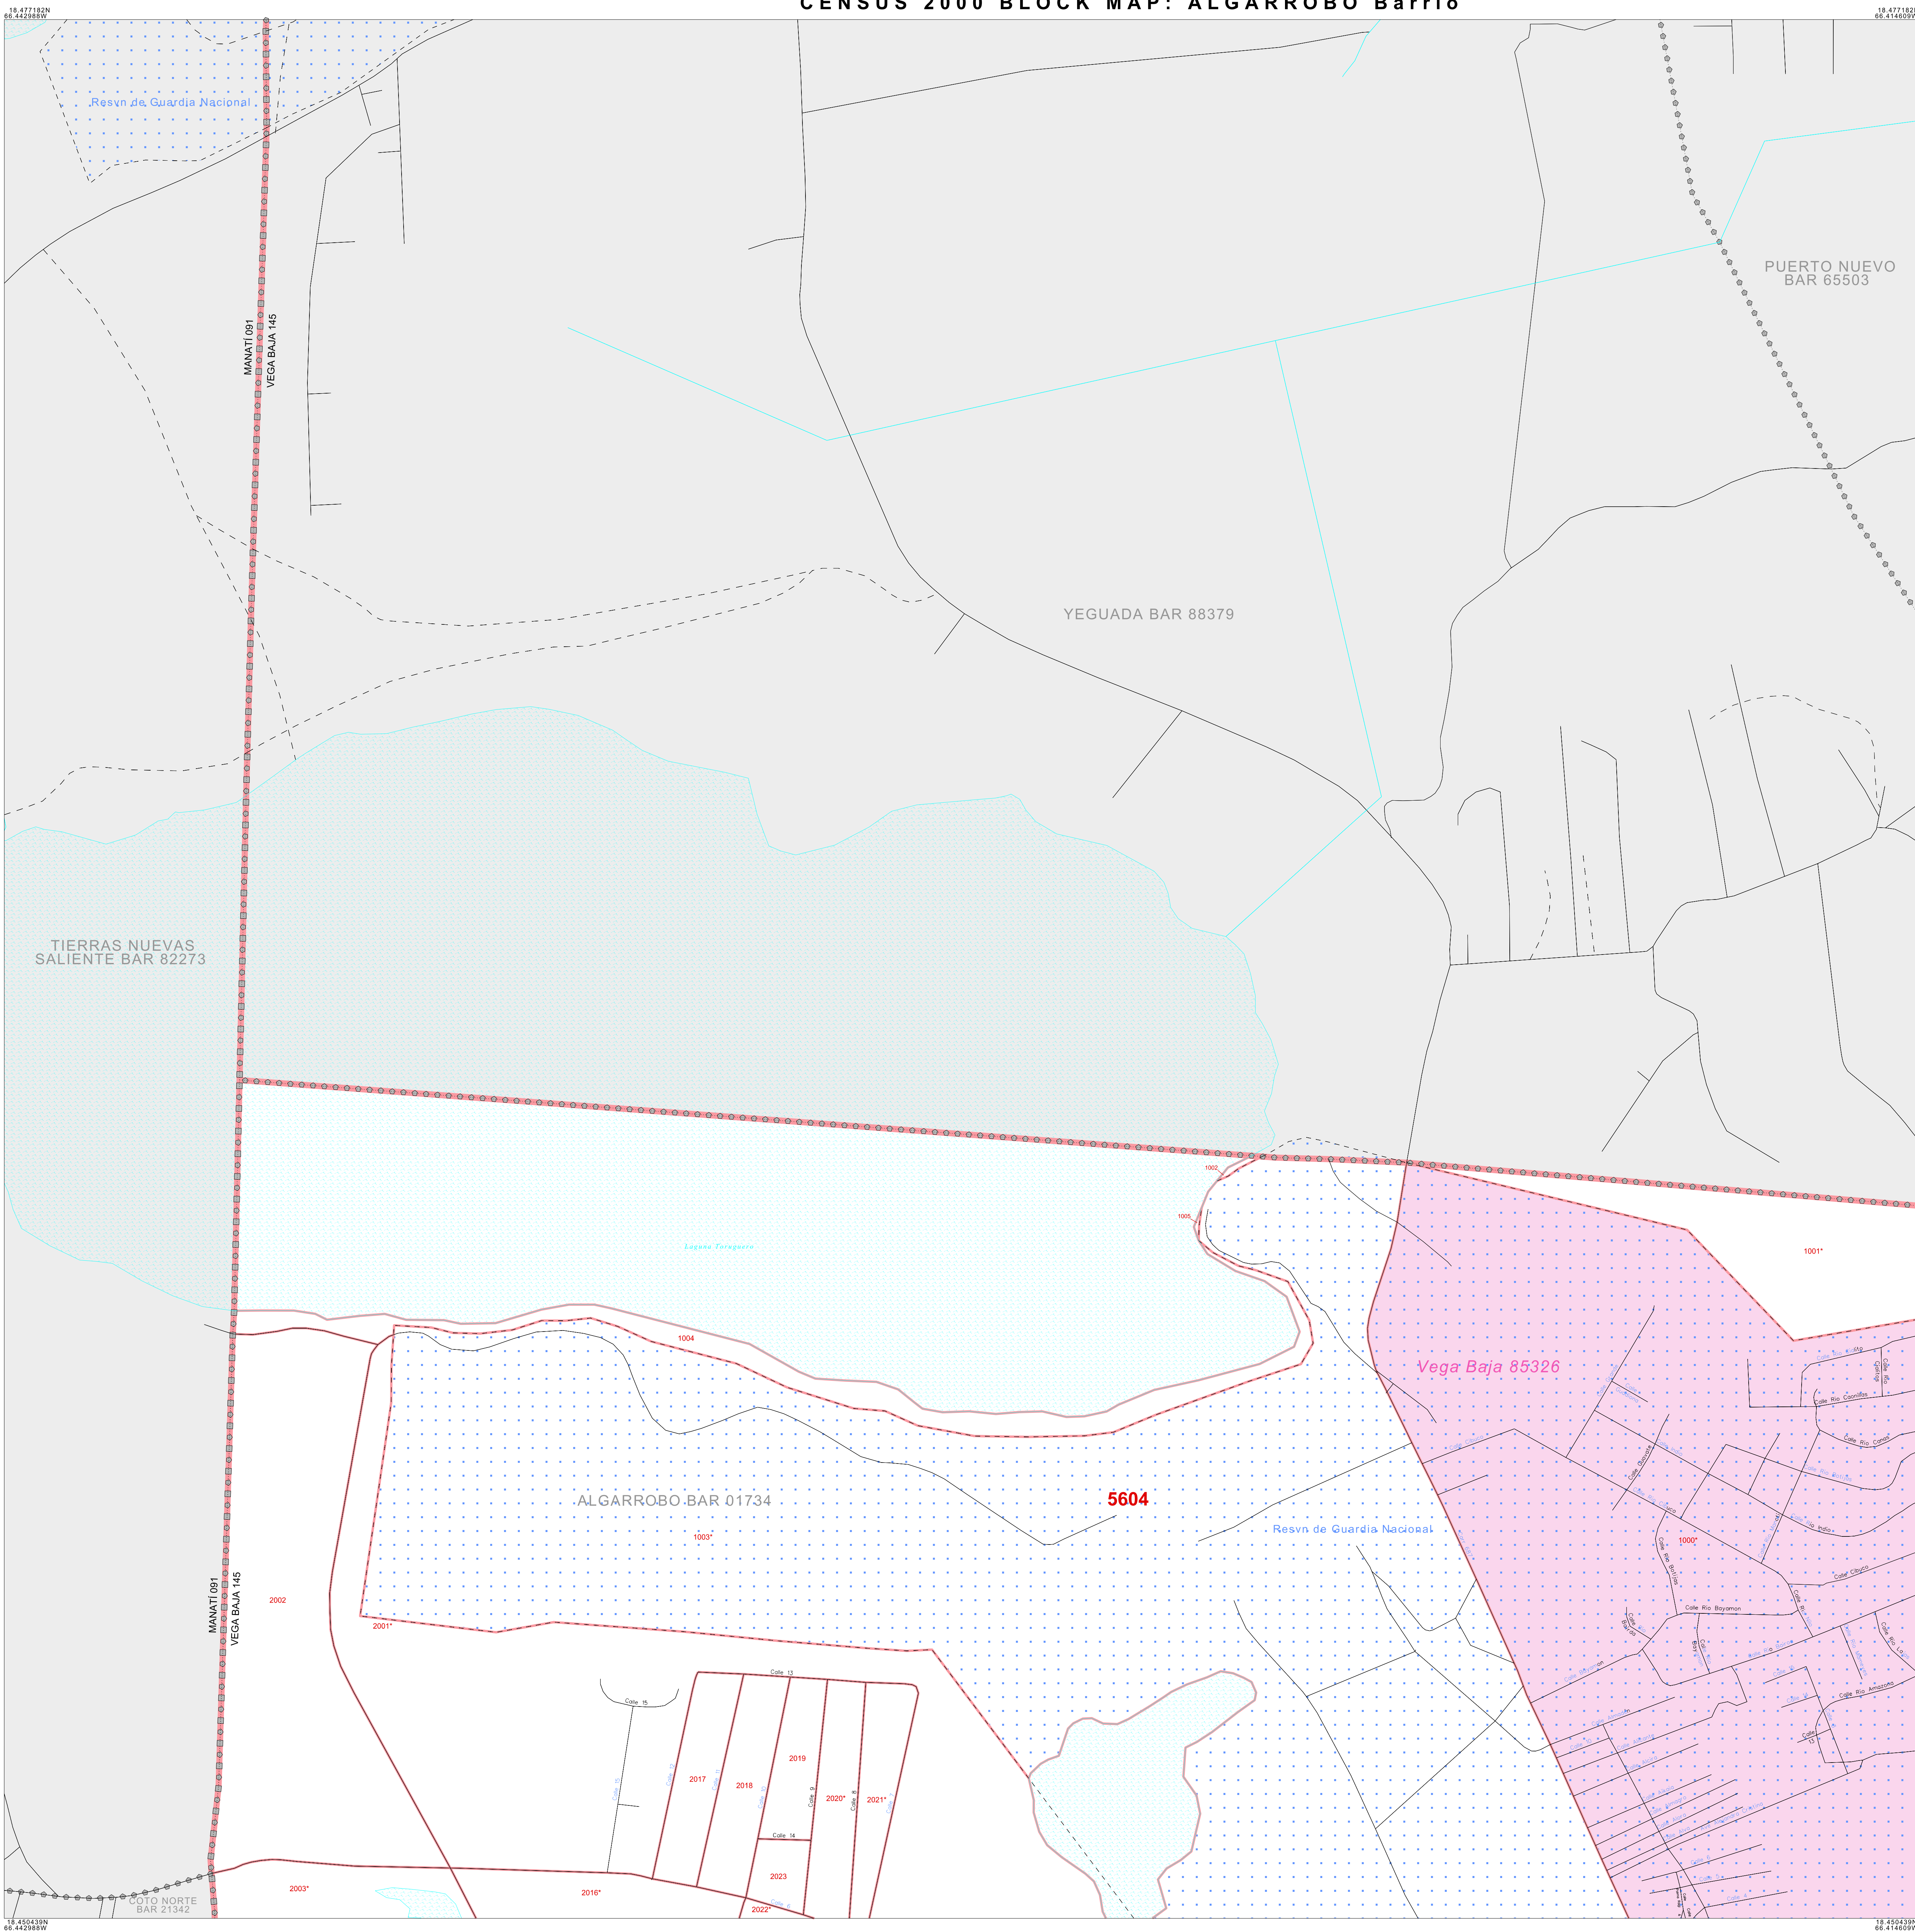

CENSUS 2000 BLOCK MAP: ALGARROBO Barrio

**LEGEND**

SYMBOL	NAME STYLE
*****	INTERNATIONAL
//////	PUERTO RICO
■■■■■	MUNICIPIO
●●●●●	BARRIO / BARRIO-PUEBLO
○●○●○	Subbarrio
Place within Subject Entity	Comunidad / Zona Urbana
Place outside of Subject Entity	Comunidad / Zona Urbana
<b>Census Tract</b>	<b>Census Tract</b>
CENSUS BLOCK <sup>1</sup>	CENSUS BLOCK <sup>1</sup>

**FEATURES**

Highway	Pipe/Pipe Line	Stream/Shoreline
Secondary Road	Ridge/Physical Feature	Intermittent Stream
See Trail/Access/Erry	Property/Fence Line	River / Lake
Railroad	Nonvisible Boundary	

Where international, state, and/or county boundaries coincide, the map shows the boundary symbol for only the highest-ranking of these boundaries.  
<sup>1</sup> A "\*" following a block number indicates that the block number is repeated elsewhere in the block.

18 477182N 66 442988W

18 477182N 66 442988W

MANATI 091  
VEGA BAJA 145

TIERRAS NUEVAS SALIENTE BAR 82273

YEGUADA BAR 88379

ALGARROBO BAR 01734

VEGA BAJA 85326

Resvn de Guardia Nacional

The plotted map scale is 1:4000

ENTITY TYPE: Barrio  
 NAME: Algarrobo barrio (01734)  
 ST: Puerto Rico (72)  
 CO: Vega Baja Municipio (145)

CENSUS 2000 BLOCK MAP  
 (SEQUENT) 4247201734001000000

Key to Adjacent Sheets