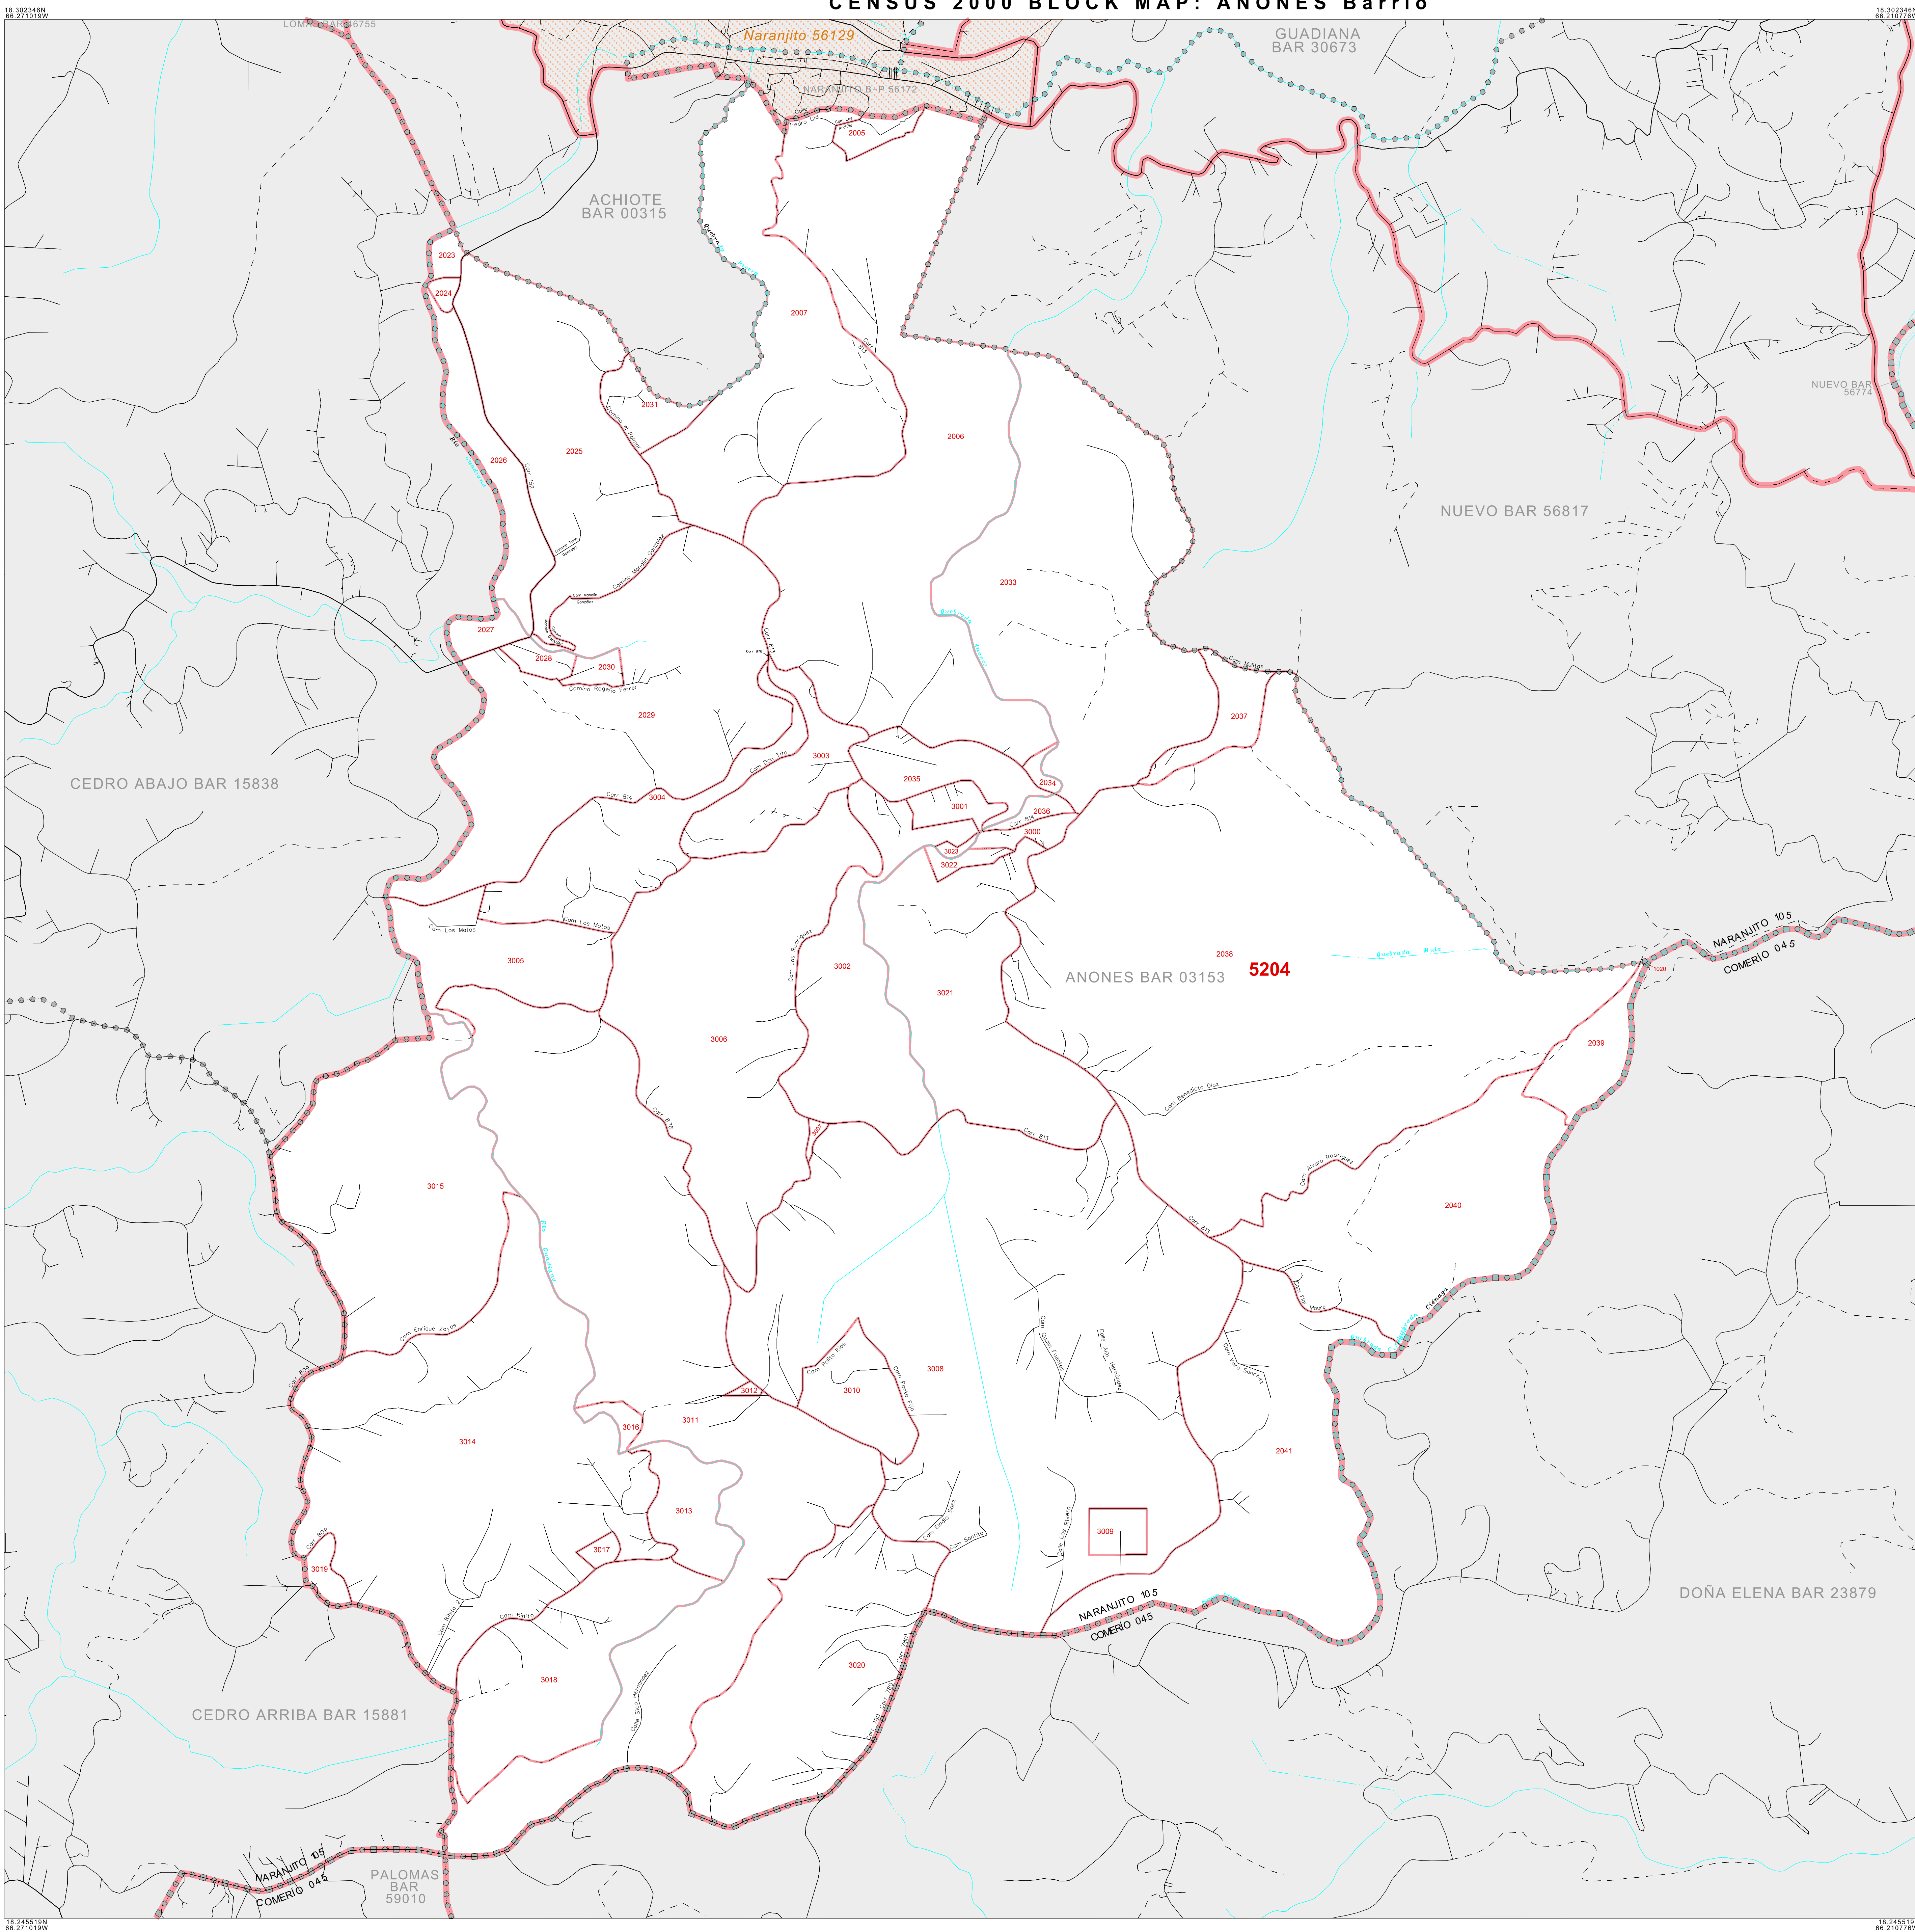

CENSUS 2000 BLOCK MAP: ANONES Barrio

LEGEND

SYMBOL	NAME STYLE
*****	INTERNATIONAL
-----	PUERTO RICO
-----	MUNICIPIO
-----	BARRIO / BARRIO-PUEBLO
-----	Subbarrio
-----	Place within Subject Entity
-----	Comunidad / Zona Urbana
-----	Place outside of Subject Entity
-----	Comunidad / Zona Urbana
-----	Census Tract
-----	CENSUS BLOCK ¹

FEATURES

-----	Highway	-----	Pipe/Pipe Line	-----	Stream/Shoreline
-----	Secondary Road	-----	Ridge/Physical Feature	-----	Intermittent Stream
-----	See Trail/Access/Erry	-----	Property/Fence Line	-----	River / Lake
-----	Railroad	-----	Nonvisible Boundary		

Where international, state, and/or county boundaries coincide, the map shows the boundary symbol for only the highest-ranking of these boundaries.
¹ A "*" following a block number indicates that the block number is repeated elsewhere in the block.

Key to Adjacent Sheets

1

SHEET 1 OF 1 PARENT SHEET
 TOTAL SHEETS: 1 (Index 0; Parent 1; Inset 0)