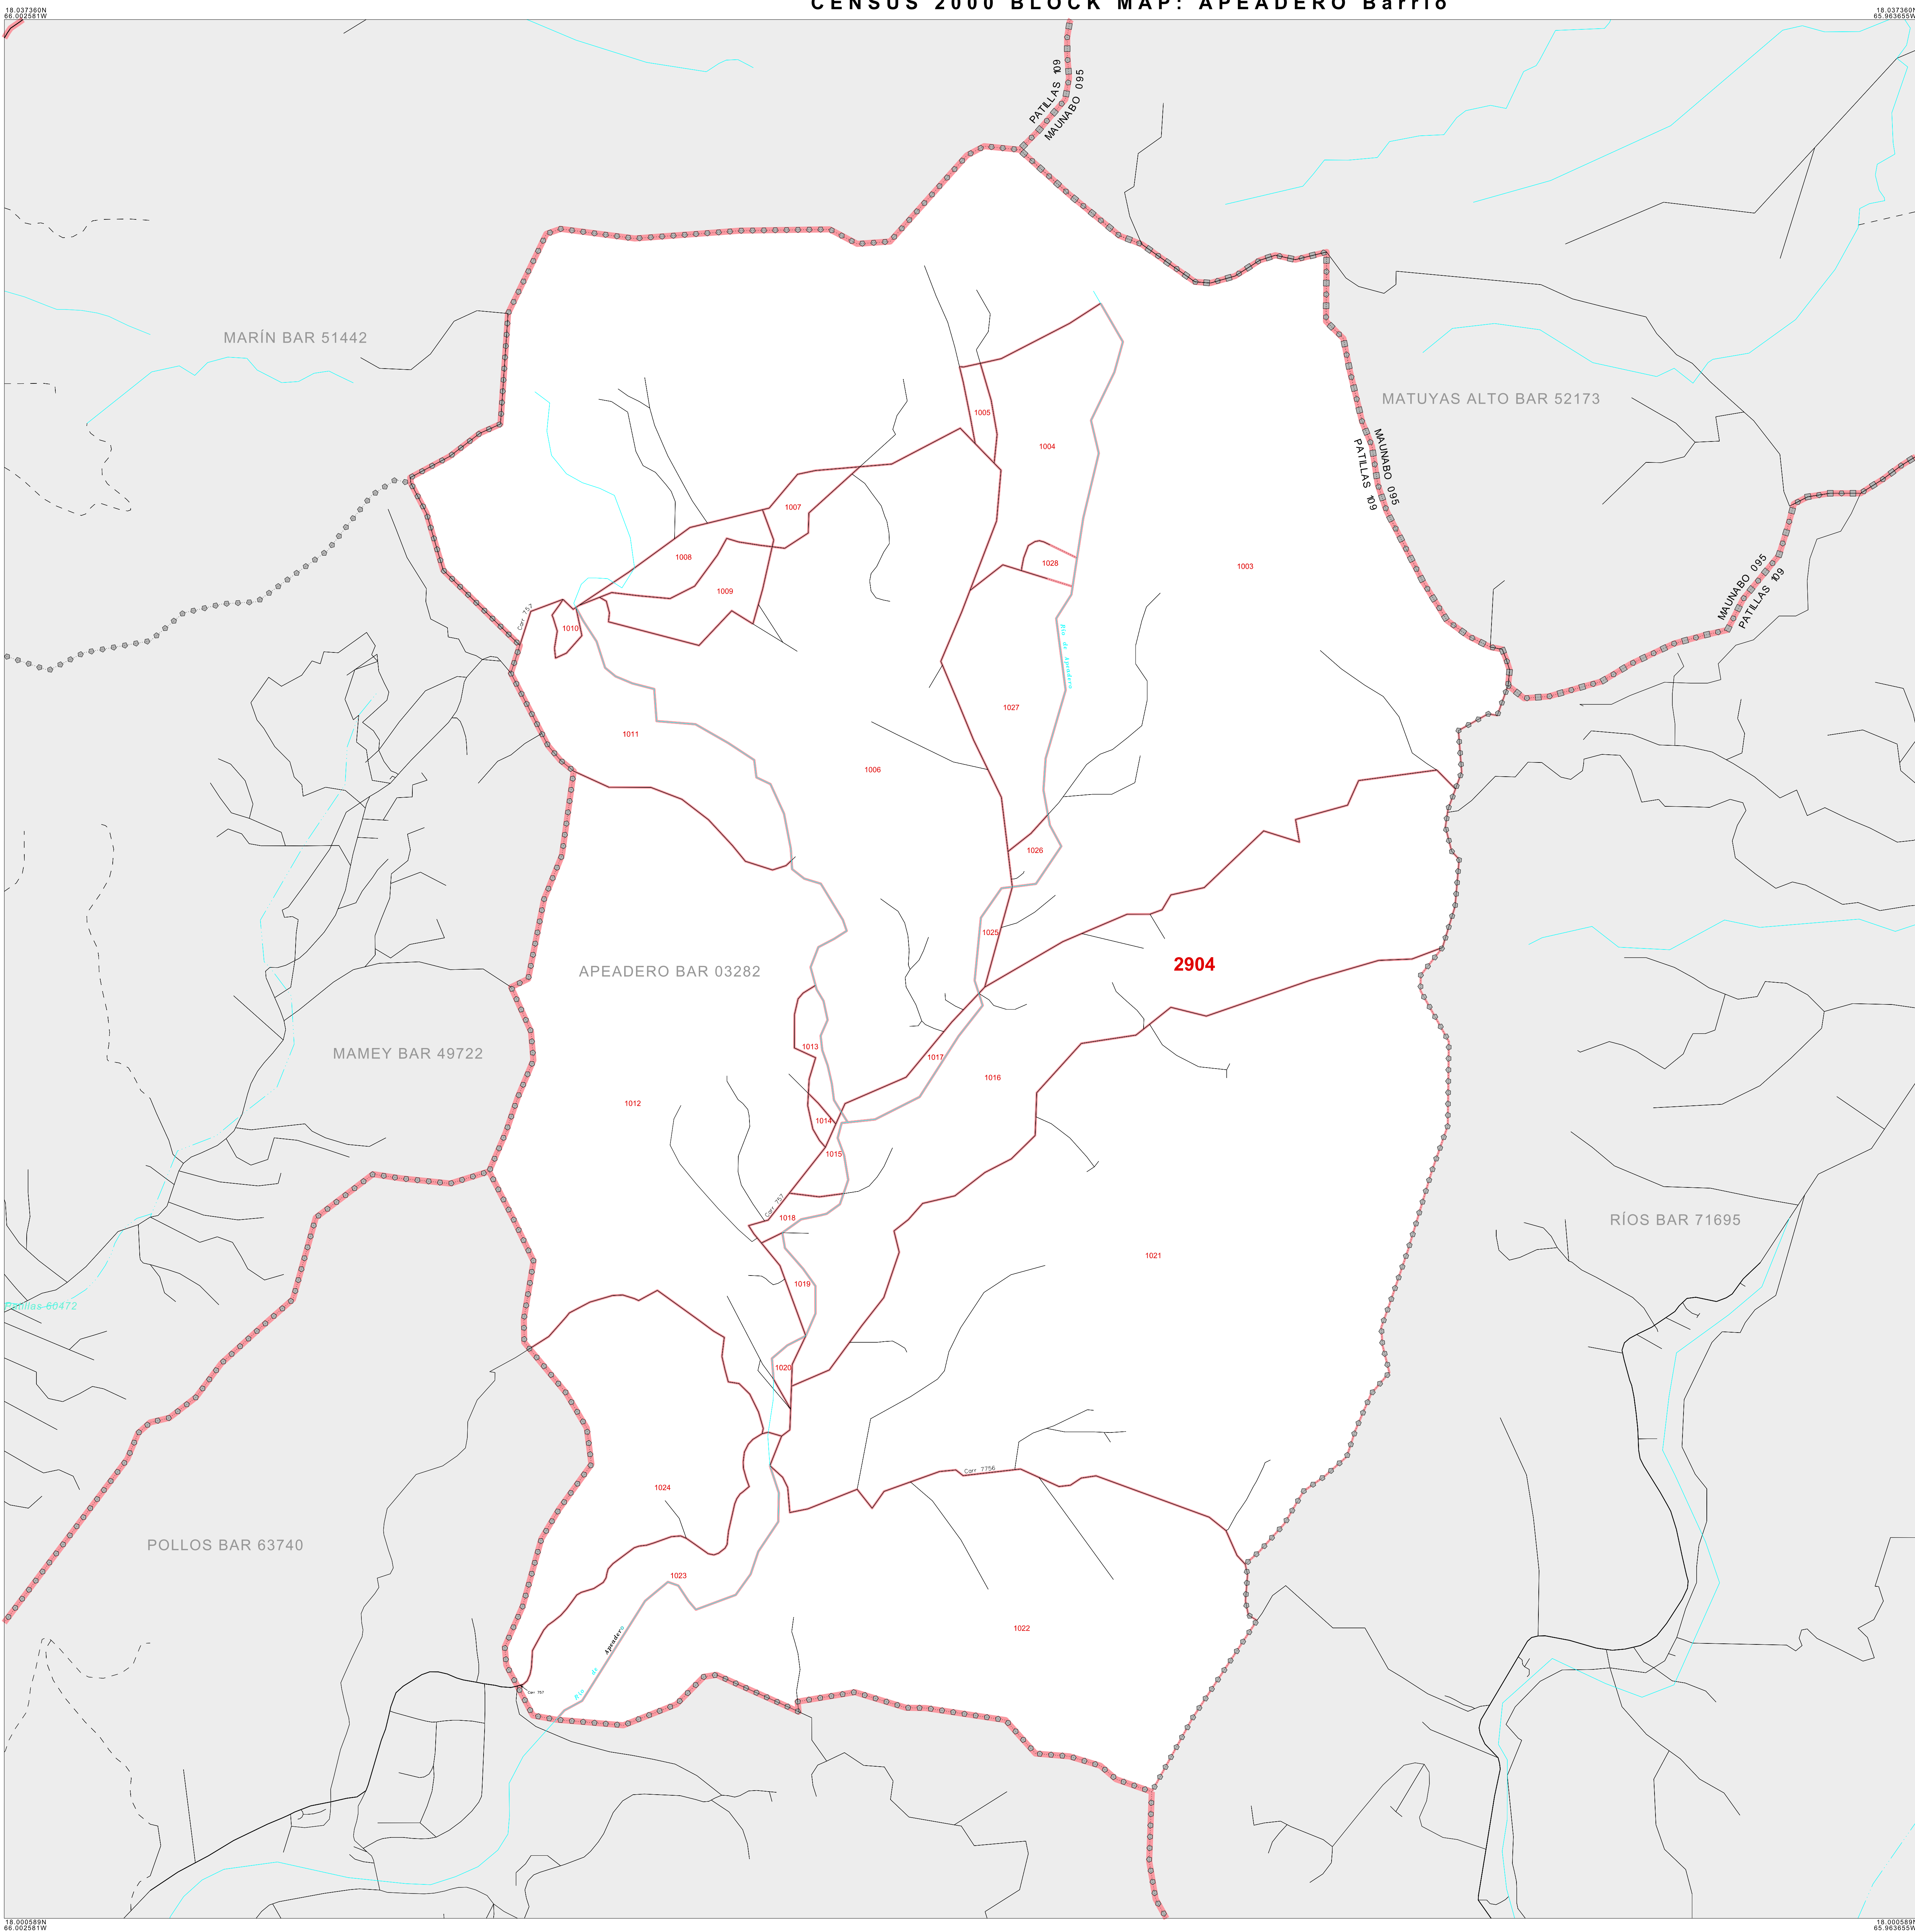

CENSUS 2000 BLOCK MAP: APEADERO Barrio

LEGEND

SYMBOL	NAME STYLE
*****	INTERNATIONAL
=====	PUERTO RICO
#####	MUNICIPIO
●●●●●	BARRIO / BARRIO-PUEBLO
○●●●○	Subbarrio
▭ (Color)	Place within Subject Entity <i>Comunidad / Zona Urbana</i>
▭ (Pattern)	Place outside of Subject Entity <i>Comunidad / Zona Urbana</i>
▭ (Red)	Census Tract
▭ (Red)	CENSUS BLOCK ¹

FEATURES

Highway	Pipe/Pipe Line	Stream/Shoreline
Secondary Road	Ridge/Physical Feature	Intermittent Stream
See Trail/Passes/Ferry	Property/Fence Line	River / Lake
Railroad	Nonvisible Boundary	

Where international, state, and/or county boundaries coincide, the map shows the boundary symbol for only the highest-ranking of these boundaries.
¹ A "*" following a block number indicates that the block number is repeated elsewhere in the block.