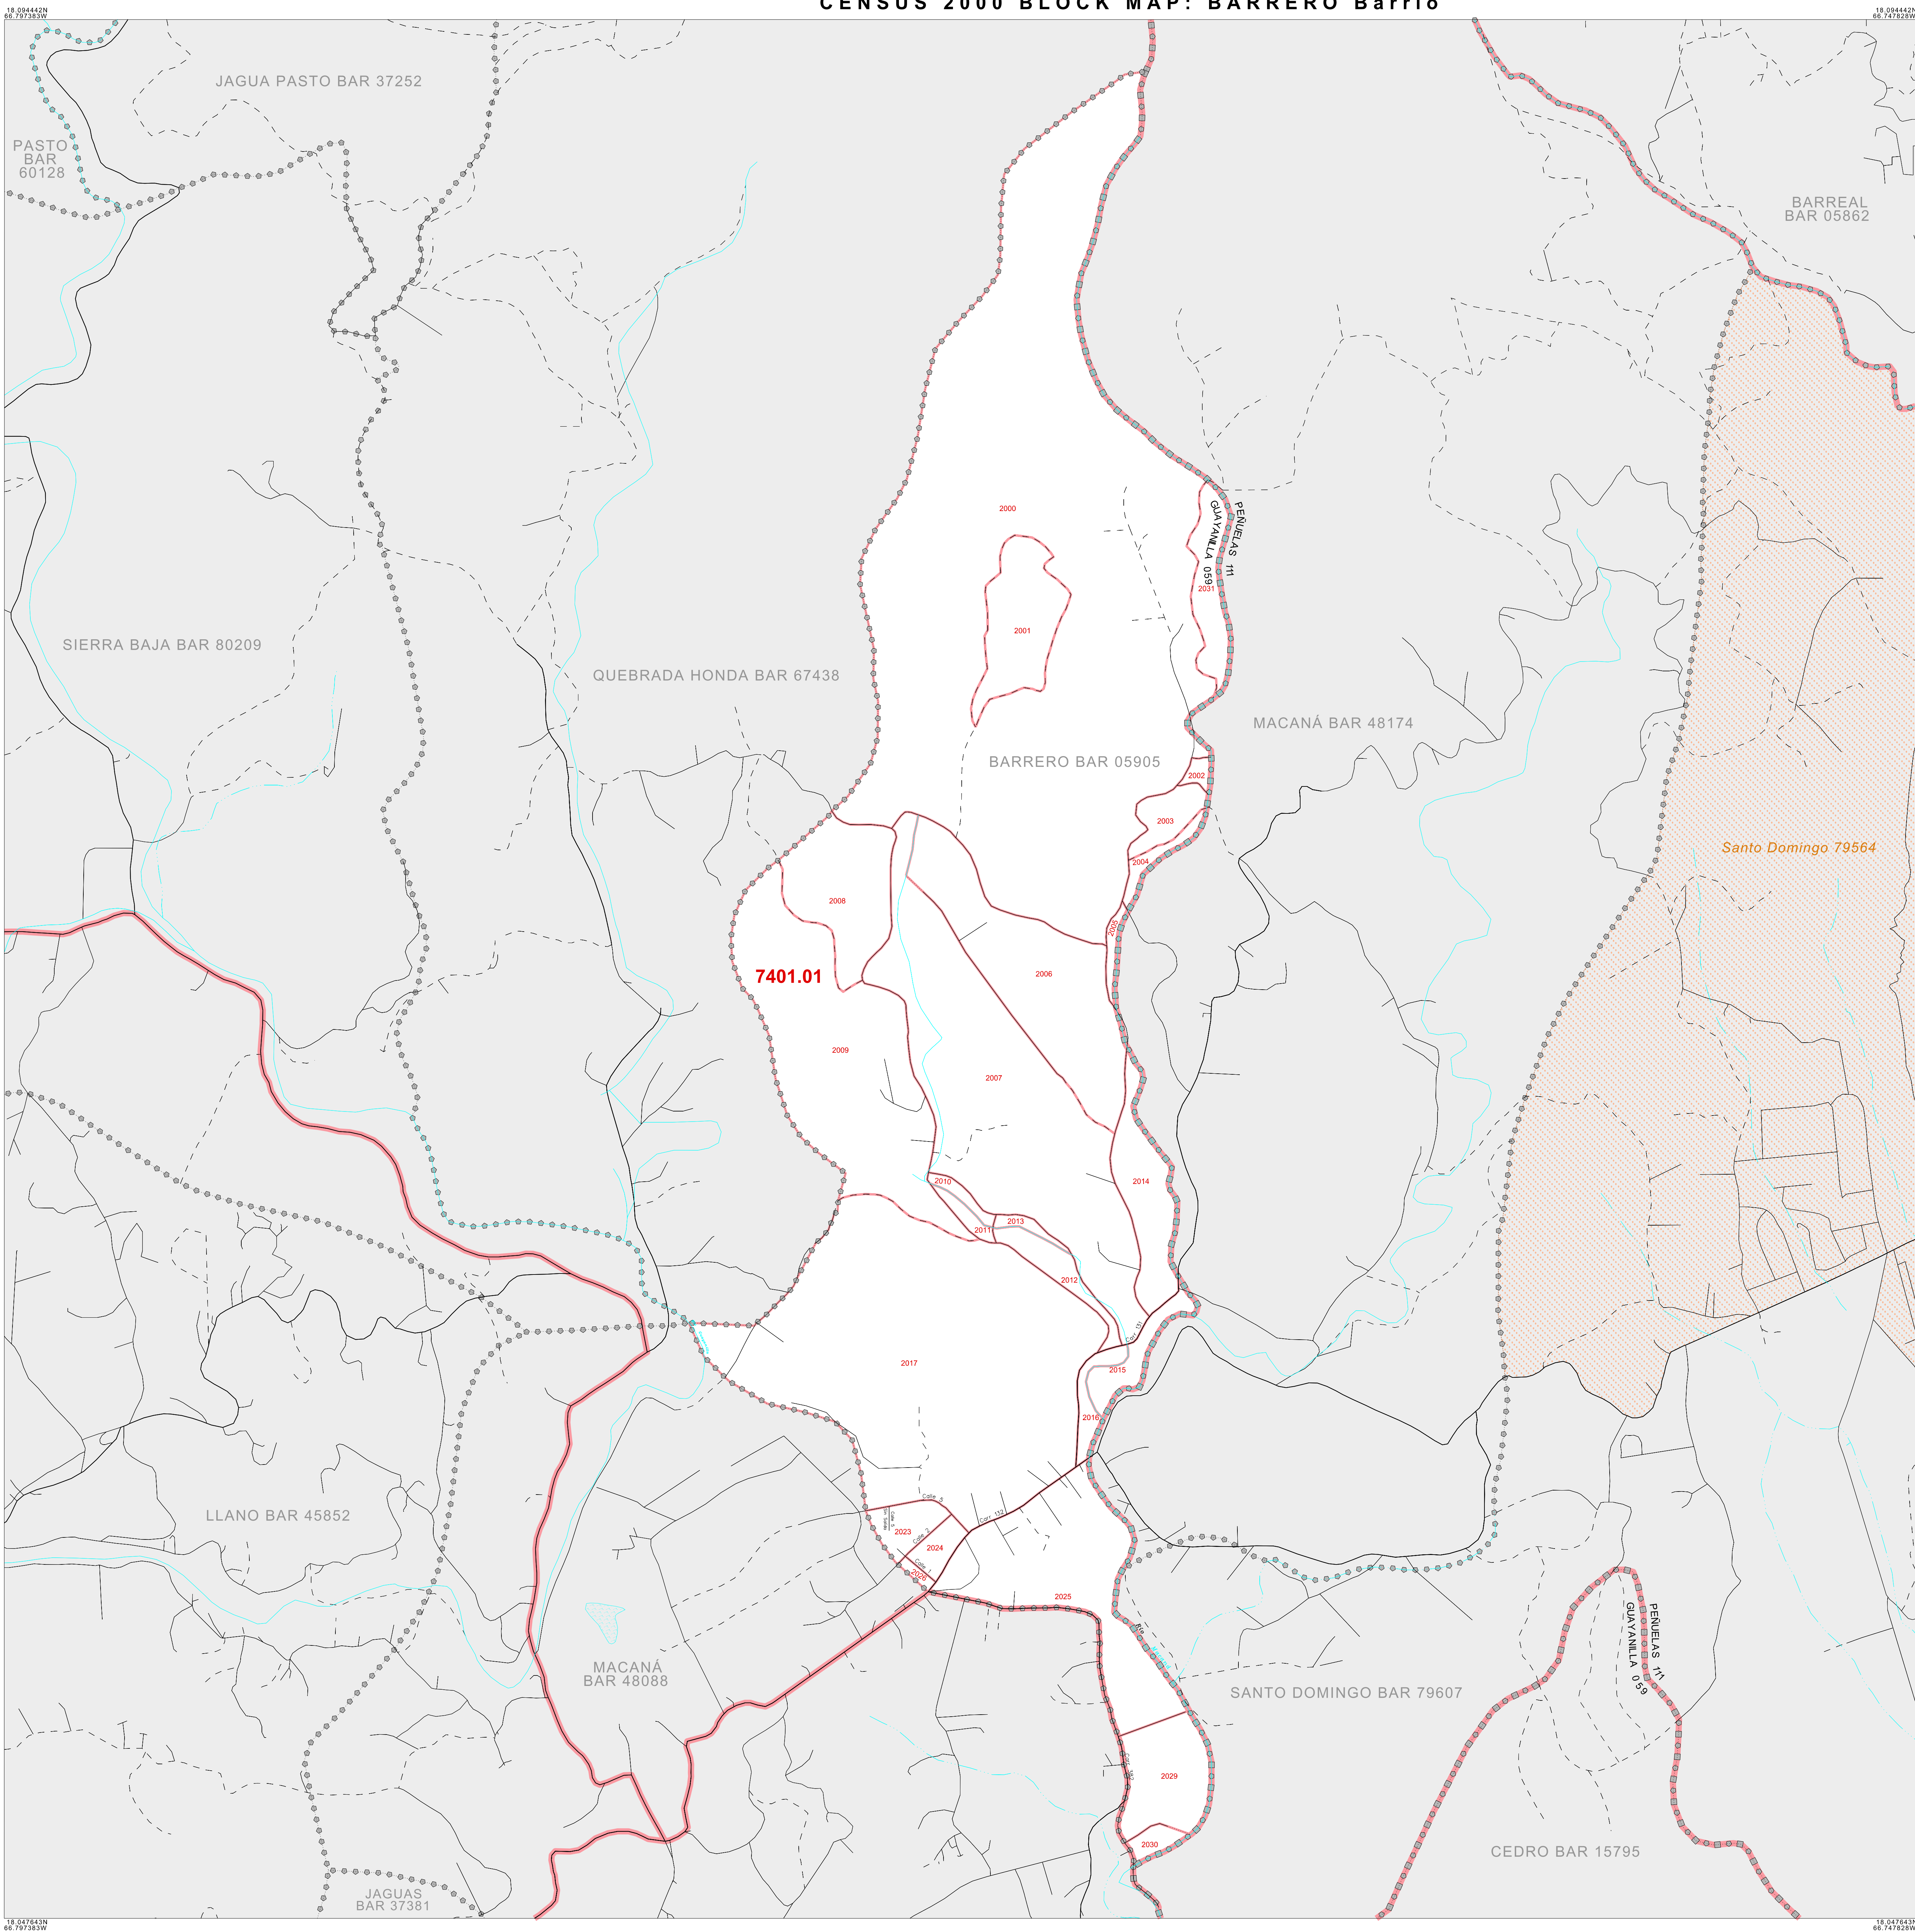

CENSUS 2000 BLOCK MAP: BARRERO Barrio

LEGEND

| SYMBOL | NAME STYLE |
|--------|---------------------------------|
| ***** | INTERNATIONAL |
| ----- | PUERTO RICO |
| ----- | MUNICIPIO |
| ----- | BARRIO / BARRIO-PUEBLO |
| ----- | Subbarrio |
| ----- | Place within Subject Entity |
| ----- | Comunidad / Zona Urbana |
| ----- | Place outside of Subject Entity |
| ----- | Comunidad / Zona Urbana |
| ----- | Census Tract |
| ----- | CENSUS BLOCK ¹ |

FEATURES

| | | |
|------------------------|------------------------|---------------------|
| Highway | Pipe/Pipe Line | Stream/Shoreline |
| Secondary Road | Ridge/Physical Feature | Intermittent Stream |
| See Trail/Access/Ferry | Property/Fence Line | River / Lake |
| Railroad | Nonvisible Boundary | |

Where international, state, and/or county boundaries coincide, the map shows the boundary symbol for only the highest-ranking of these boundaries.
¹ A "*" following a block number indicates that the block number is repeated elsewhere in the block.

Key to Adjacent Sheets

| |
|---|
| 1 |
|---|

SHEET 1 OF 1 PARENT SHEET
 TOTAL SHEETS: 1 (Index 0; Parent 1; Inset 0)