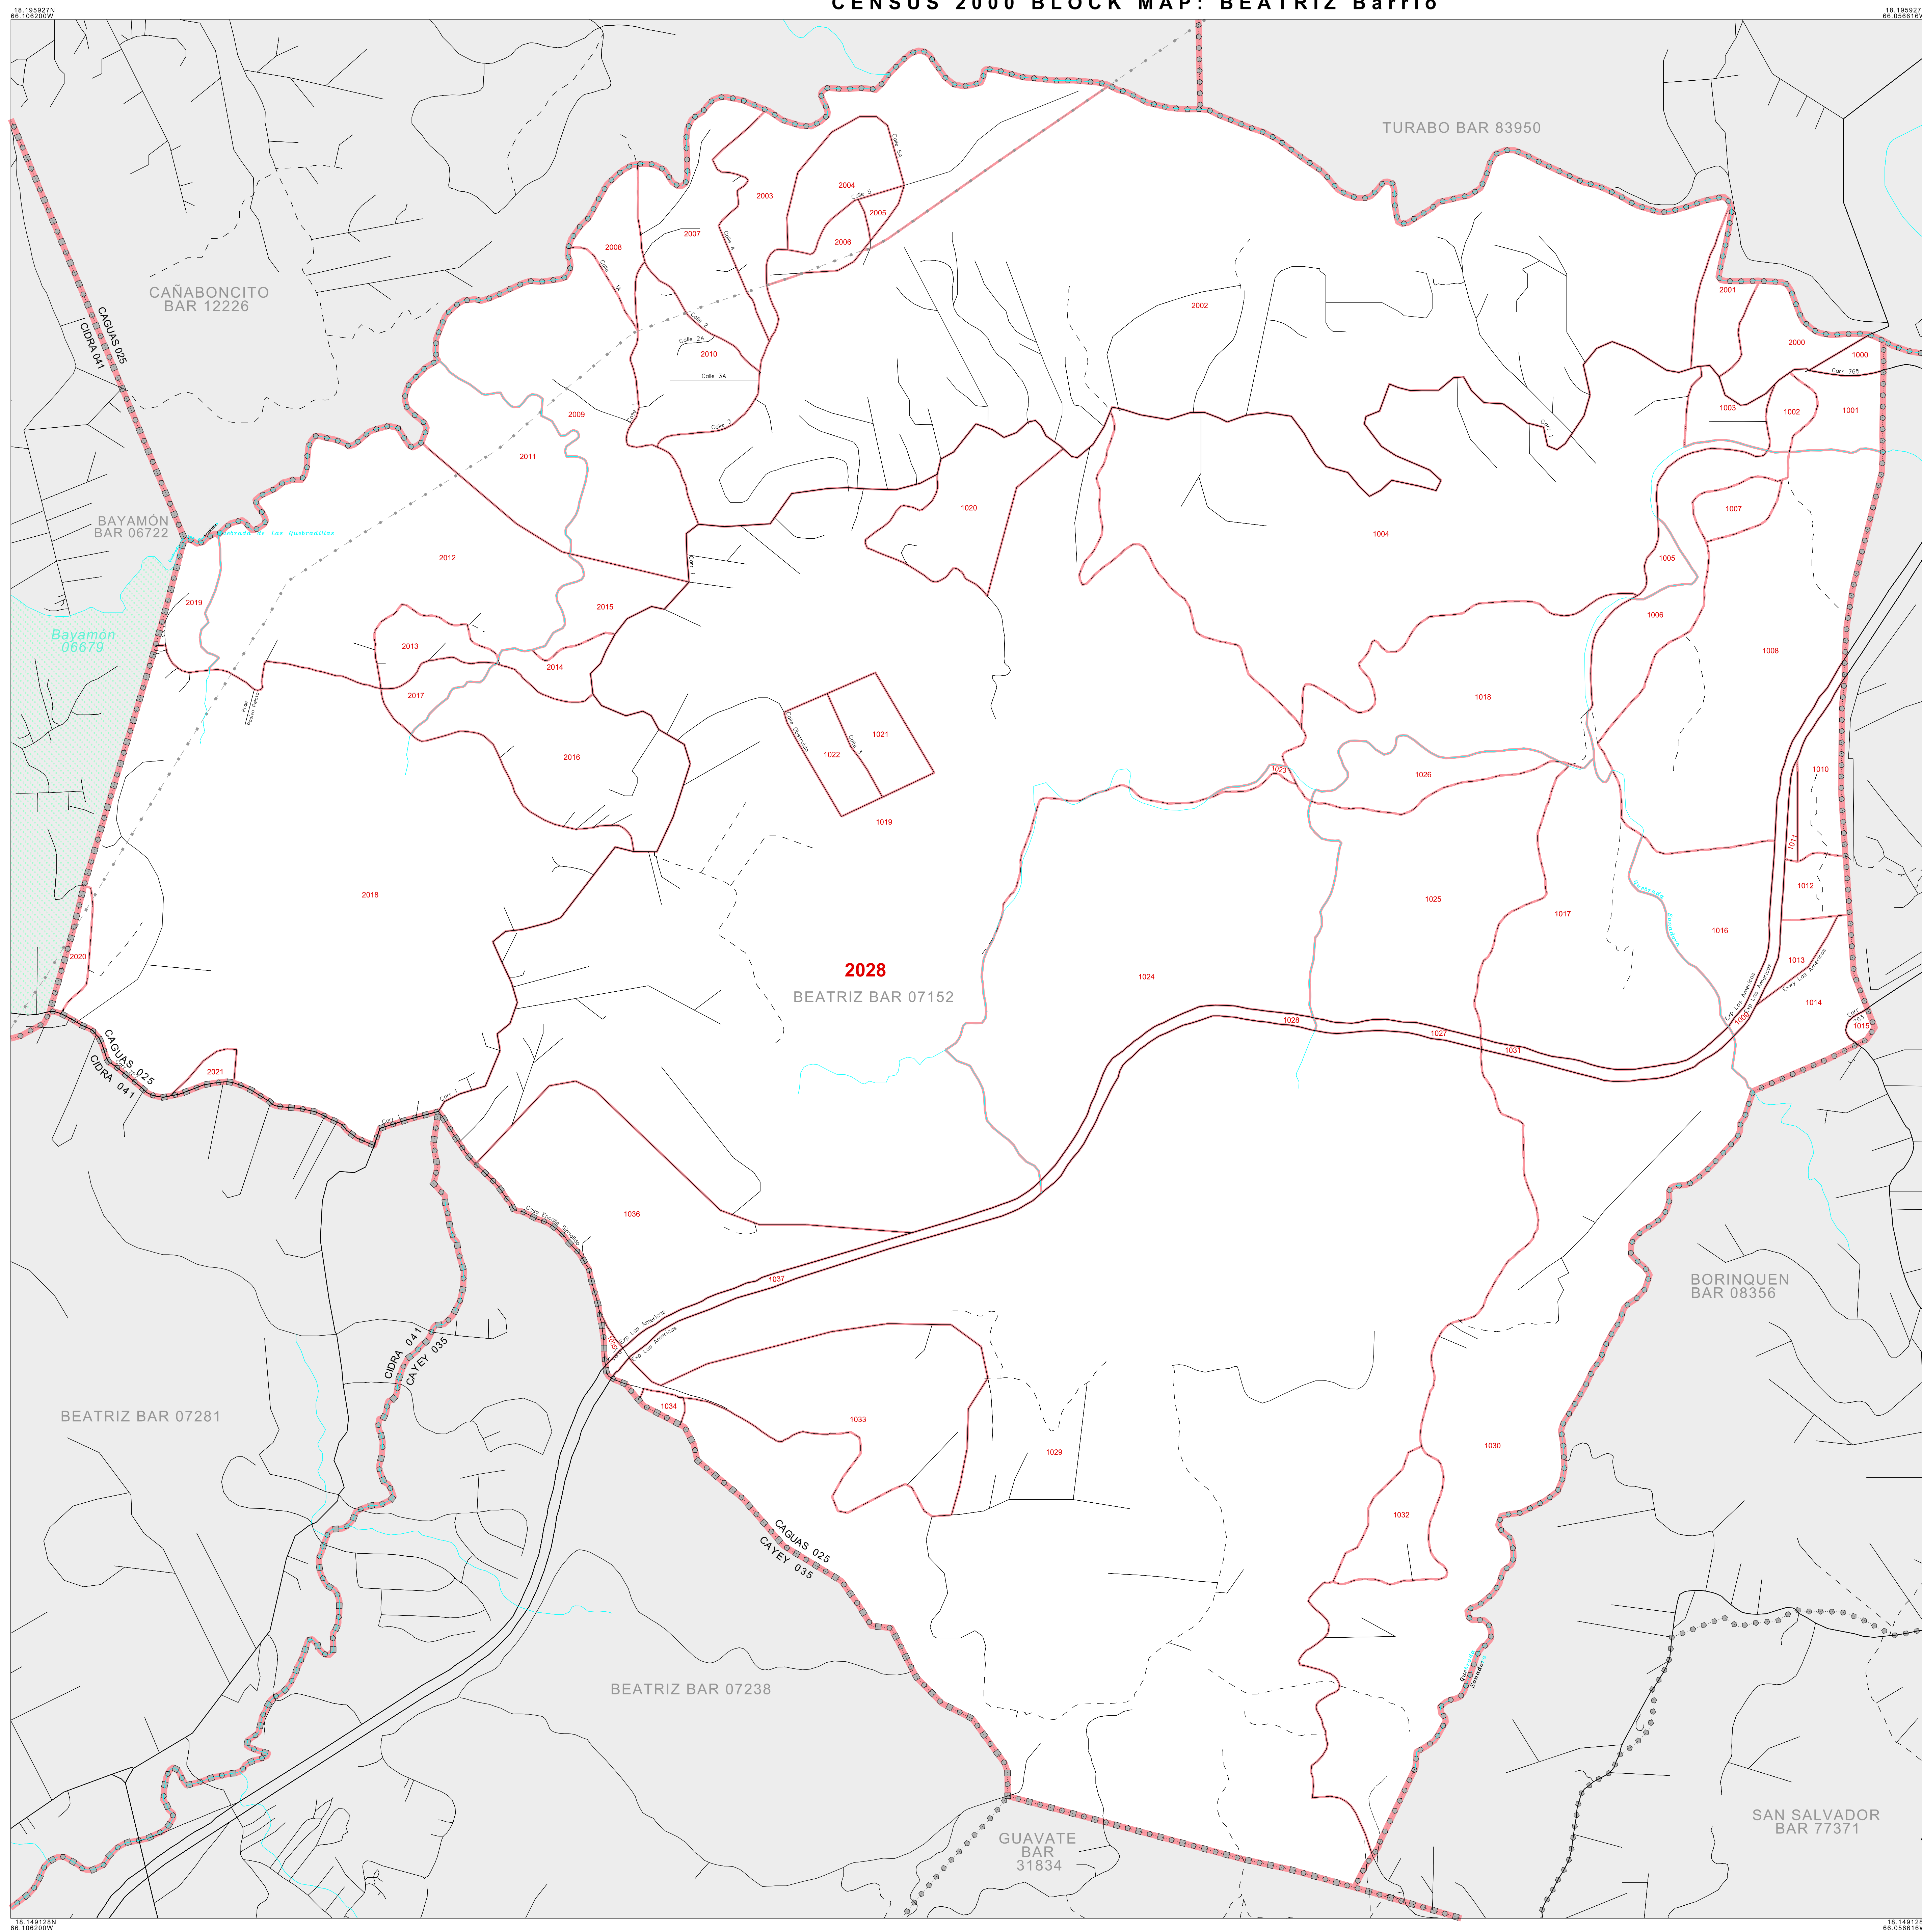

CENSUS 2000 BLOCK MAP: BEATRIZ Barrio

LEGEND

SYMBOL	NAME STYLE
*****	INTERNATIONAL
	PUERTO RICO
■ ■ ■ ■ ■	MUNICIPIO
● ● ● ● ●	BARRIO / BARRIO-PUEBLO
○ ○ ○ ○ ○	Subbarrio
Color swatches	Place within Subject Entity <i>Comunidad / Zona Urbana</i>
Color swatches	Place outside of Subject Entity <i>Comunidad / Zona Urbana</i>
Red outline	Census Tract CENSUS BLOCK ¹

FEATURES

Highway	Pipe/Pipe Line	Stream/Shoreline
Secondary Road	Ridge/Physical Feature	Intermittent Stream
See Inset/Inset/Inset	Property/Fence Line	River / Lake
Railroad	Nonvisible Boundary	

Map navigation:

¹ A "*" following a block number indicates that the block number is repeated elsewhere in the block.

Key to Adjacent Sheets

1

SHEET 1 OF 1 PARENT SHEET
TOTAL SHEETS: 1 (Index 0; Parent 1; Inset 0)