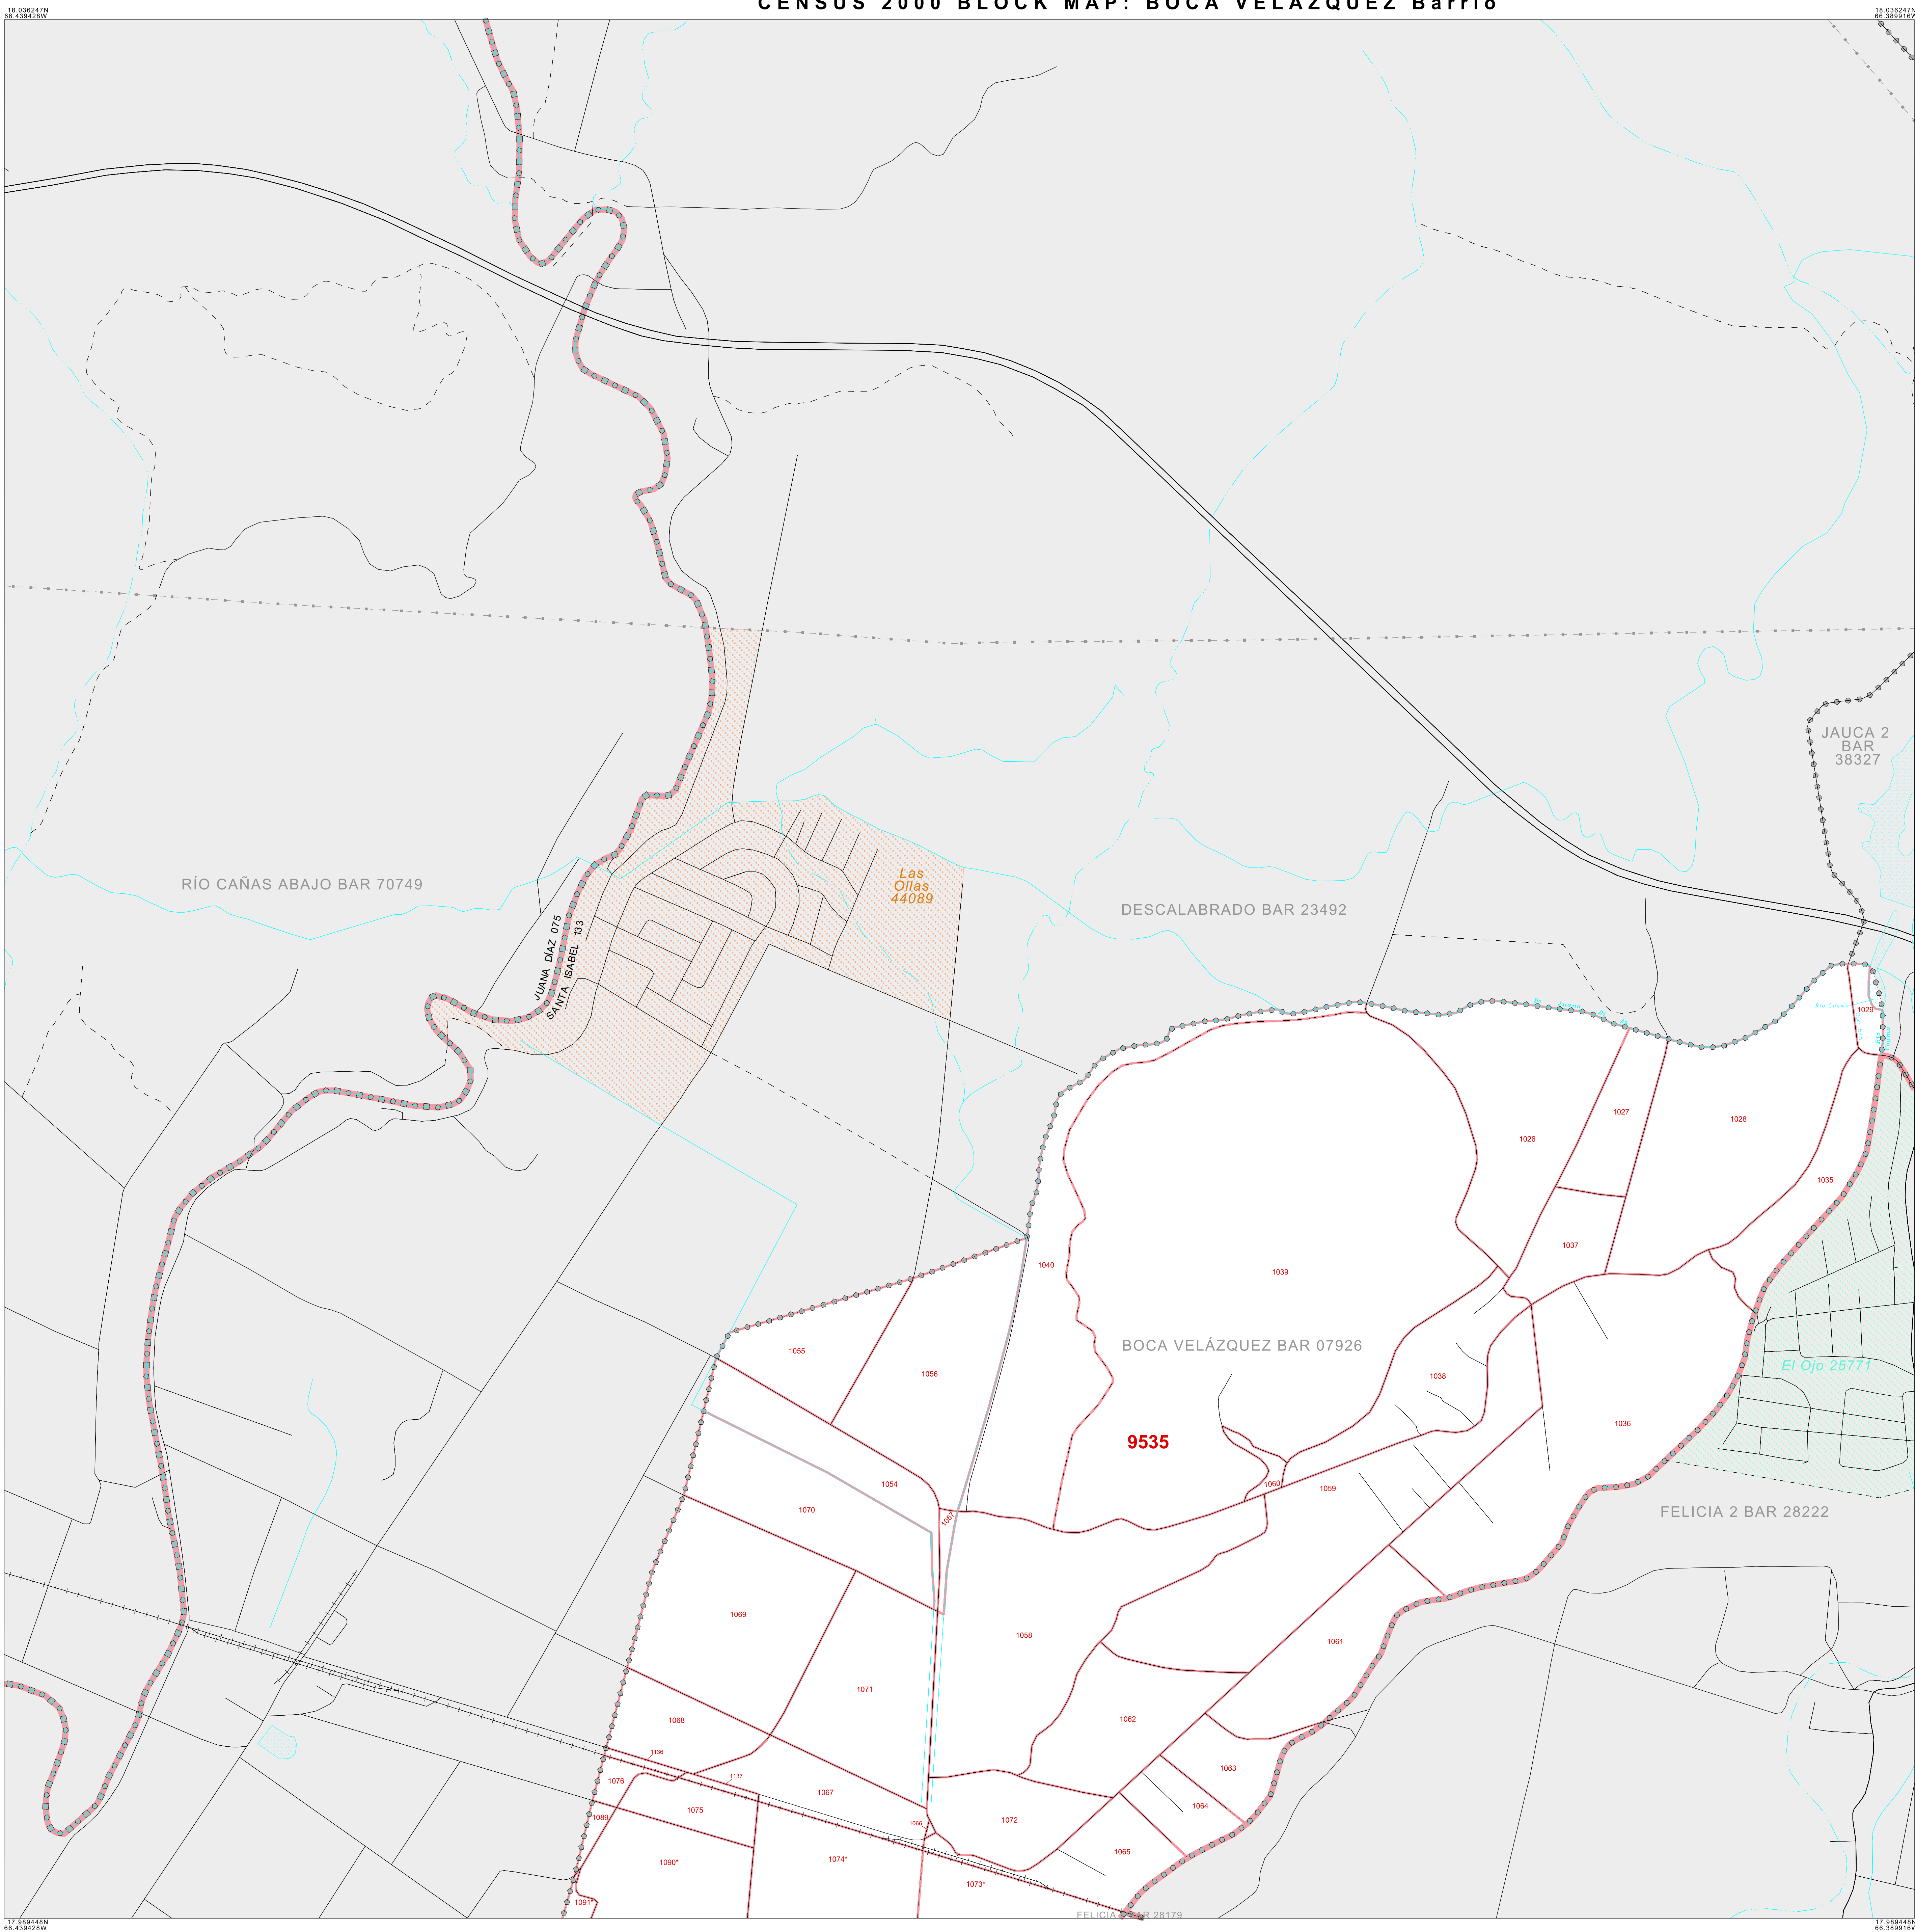

CENSUS 2000 BLOCK MAP: BOCA VELÁZQUEZ Barrio

LEGEND

SYMBOL	NAME STYLE
*****	INTERNATIONAL
=====	PUERTO RICO
#####	MUNICIPIO
#####	BARRIO / BARRIO-PUEBLO
o o o o o	Subbarrio
■ ■ ■ ■ ■	Place within Subject Entity
■ ■ ■ ■ ■	Comunidad / Zona Urbana
■ ■ ■ ■ ■	Place outside of Subject Entity
■ ■ ■ ■ ■	Comunidad / Zona Urbana
■ ■ ■ ■ ■	Census Tract
■ ■ ■ ■ ■	CENSUS BLOCK ¹

FEATURES

Highway	Pipe/Pipe Line	Stream/Shoreline
Secondary Road	Ridge/Physical Feature	Intermittent Stream
See Trail/Access/Ferry	Property/Fence Line	River / Lake
Railroad	Nonvisible Boundary	

Modify Inset Out Area

Where international, state, and/or county boundaries coincide, the map shows the boundary symbol for only the highest-ranking of these boundaries.
 1 A "*" following a block number indicates that the block number is repeated elsewhere in the block.

Key to Adjacent Sheets

1
2

Sheet Location within Entity

SHEET 1 OF 2 PARENT SHEETS
 TOTAL SHEETS: 3 (Index 1; Parent 2; Inset 0)