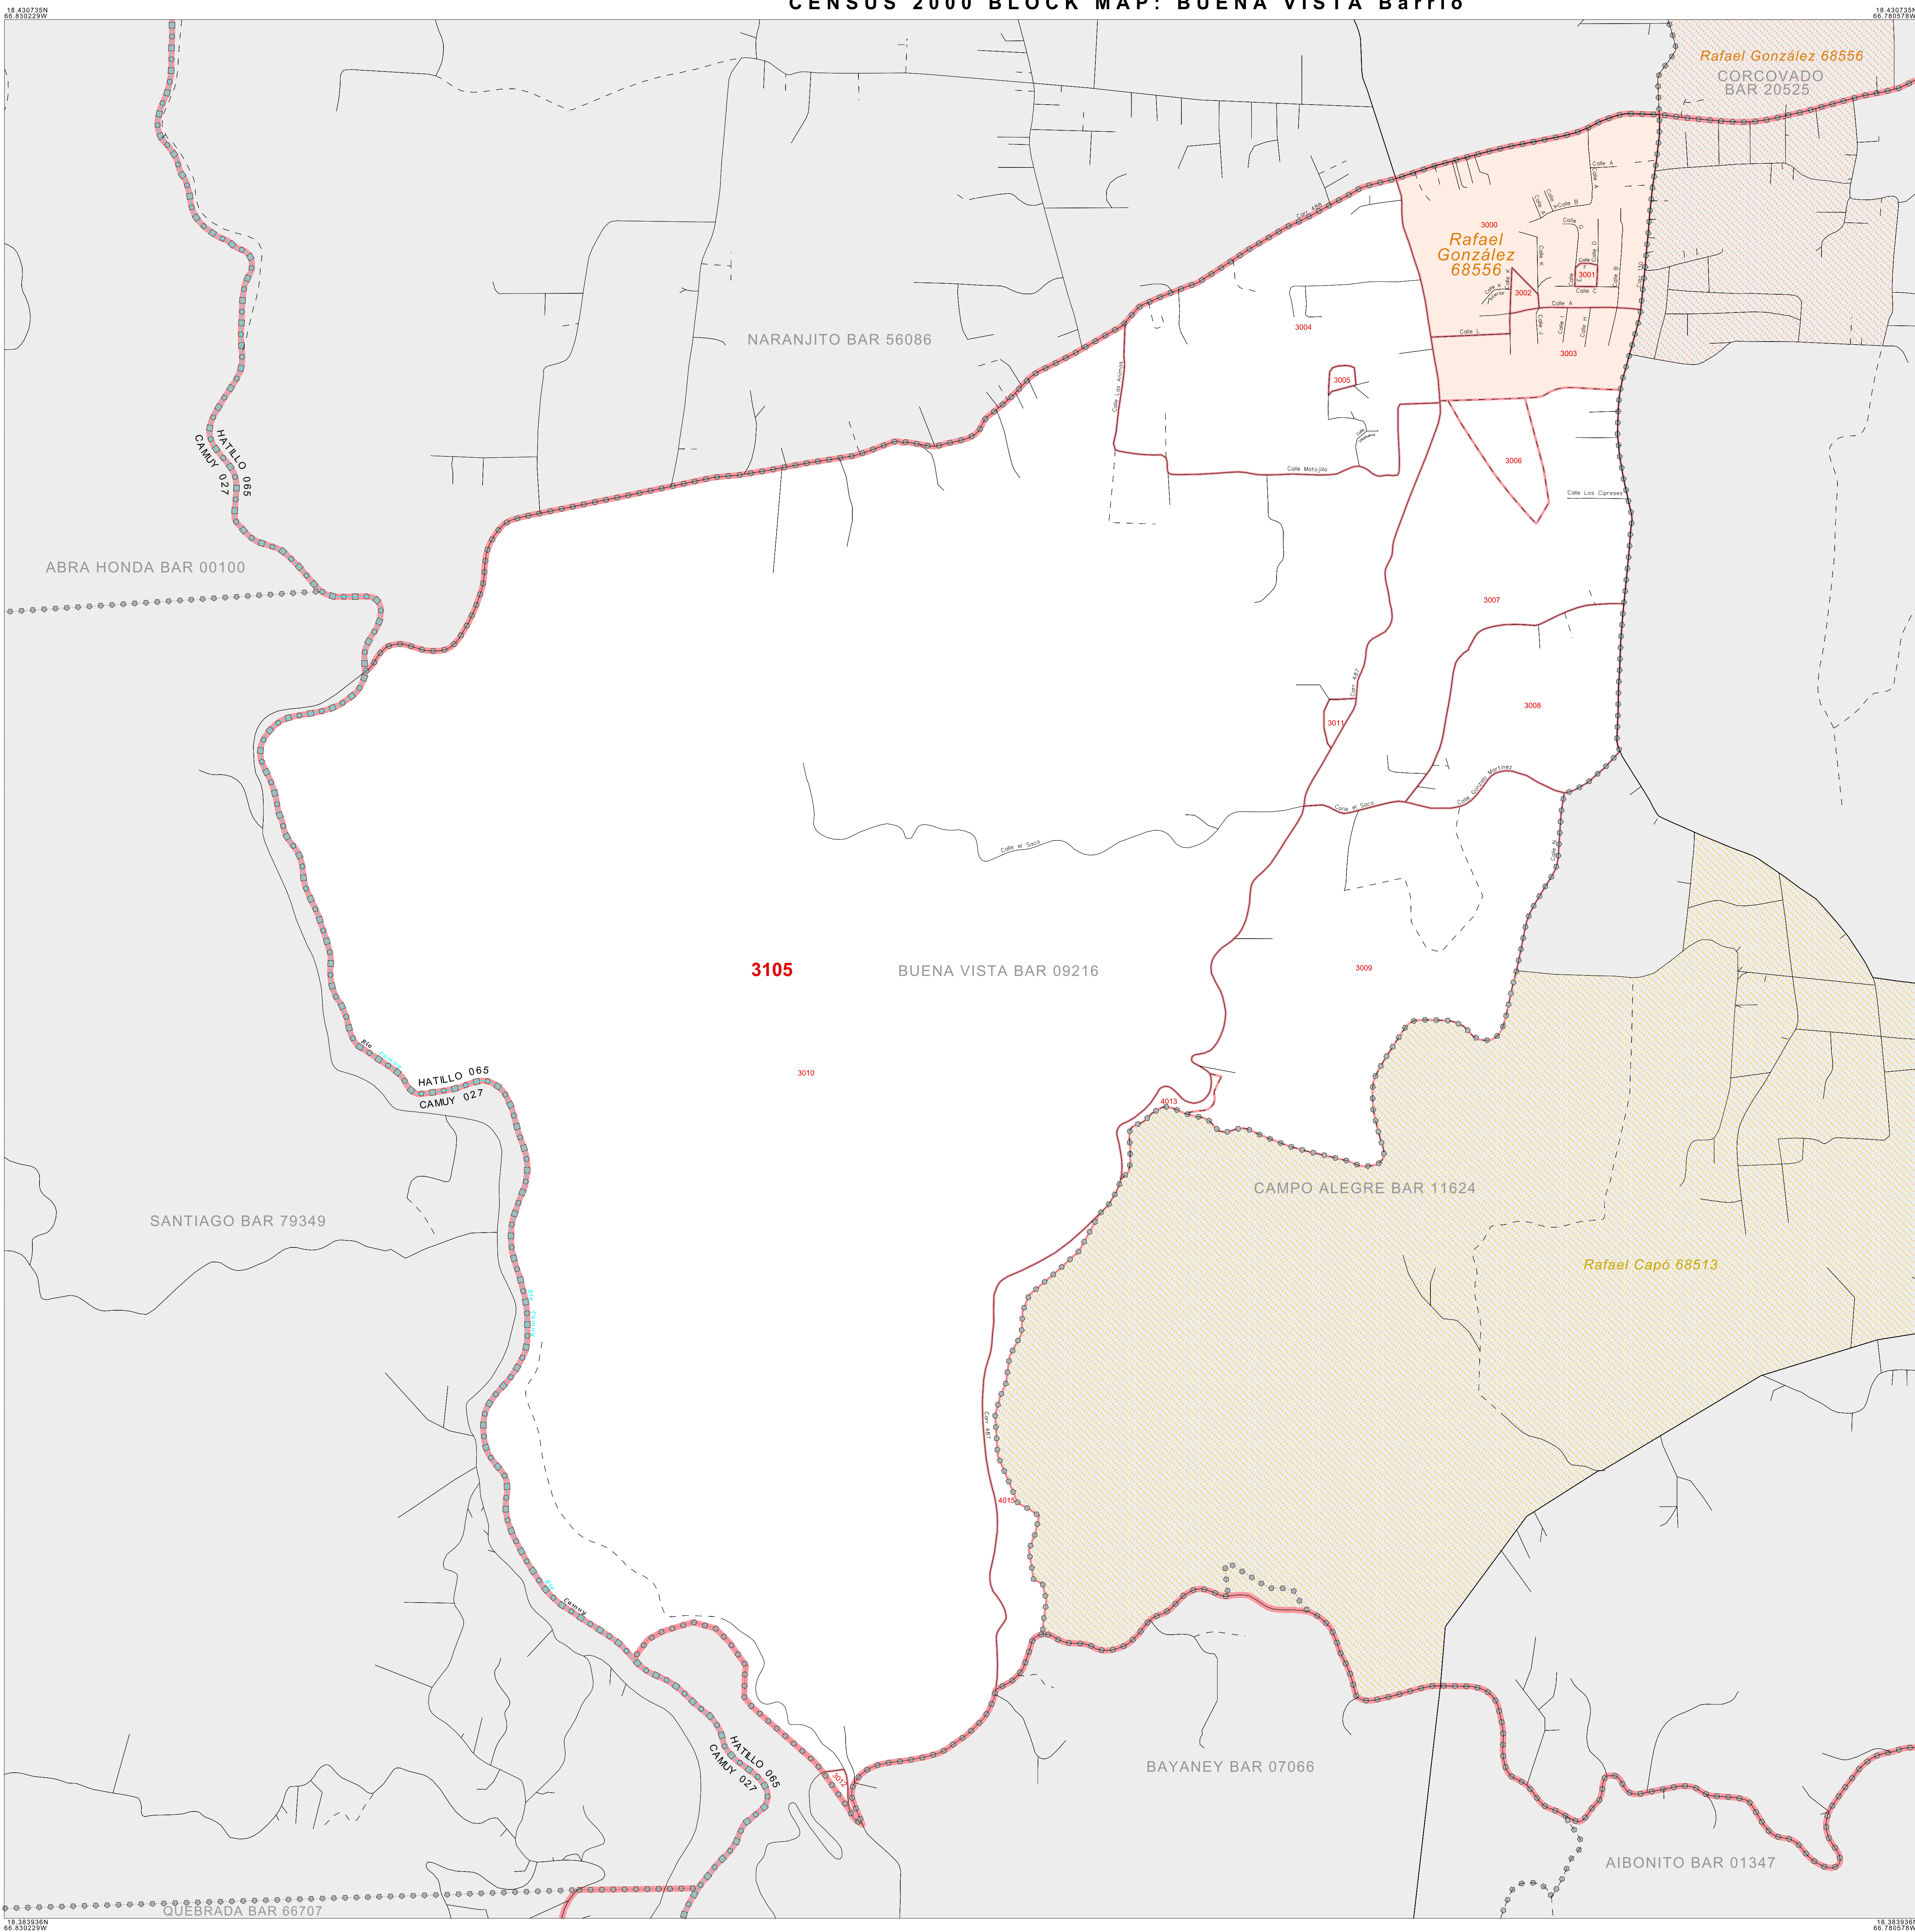

CENSUS 2000 BLOCK MAP: BUENA VISTA Barrio

LEGEND

SYMBOL	NAME STYLE
*****	INTERNATIONAL
=====	PUERTO RICO
#####	MUNICIPIO
■■■■■	BARRIO / BARRIO-PUEBLO
○○○○○	Subbarrio
▭ (Color)	Place within Subject Entity <i>Comunidad / Zona Urbana</i>
▭ (Color)	Place outside of Subject Entity <i>Comunidad / Zona Urbana</i>
▭ (Color)	Census Tract
▭ (Color)	CENSUS BLOCK ¹

FEATURES

Highway	Pipe/Pipe Line	Stream/Shoreline
Secondary Road	Ridge/Physical Feature	Intermittent Stream
See Inset/Inset/Inset	Property/Fence Line	River / Lake
Railroad	Nonvisible Boundary	

Where international, state, and/or county boundaries coincide, the map shows the boundary symbol for only the highest-ranking of these boundaries.
¹ A "*" following a block number indicates that the block number is repeated elsewhere in the block.