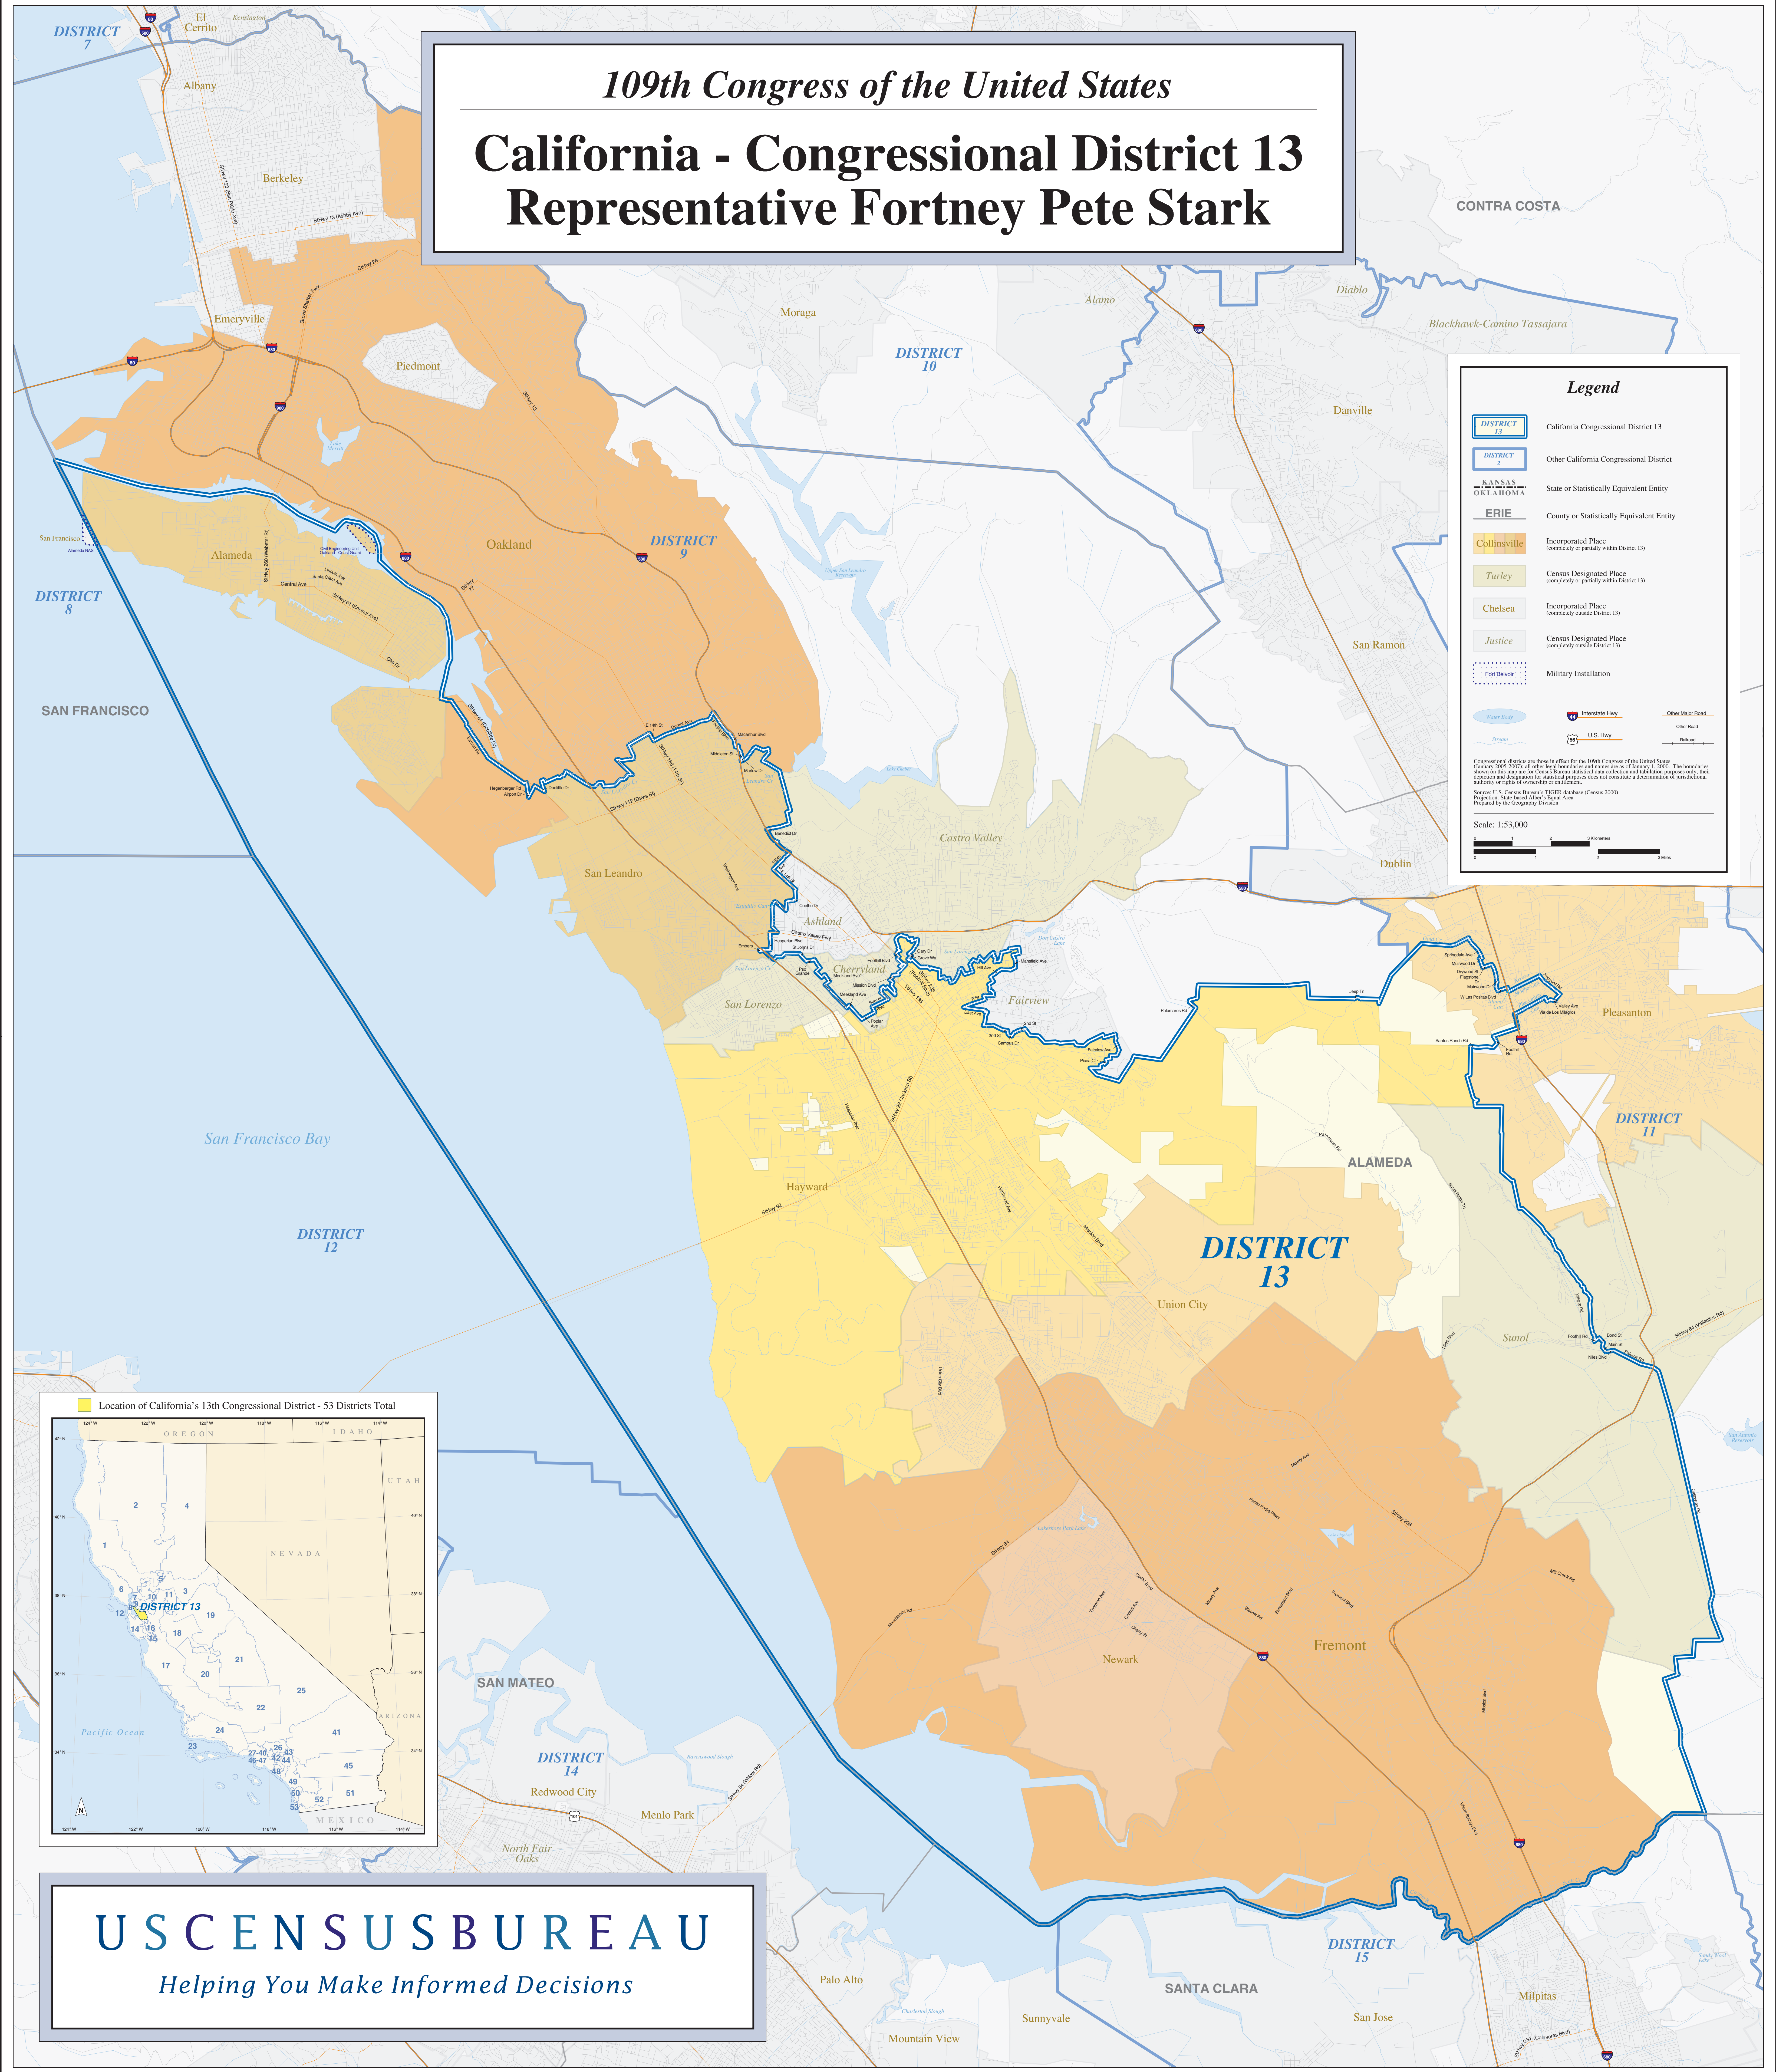

*109th Congress of the United States*

# California - Congressional District 13

## Representative Fortney Pete Stark

**Legend**

- DISTRICT 13 California Congressional District 13
- DISTRICT 2 Other California Congressional District
- KANSAS  
OKLAHOMA State or Statistically Equivalent Entity
- ERIE County or Statistically Equivalent Entity
- Collinsville Incorporated Place (completely or partially within District 13)
- Turley Census Designated Place (completely or partially within District 13)
- Chelsea Incorporated Place (completely outside District 13)
- Justice Census Designated Place (completely outside District 13)
- Fort Belknap Military Installation
- Water Body Water Body
- Interstate Highway
- U.S. Hwy
- Other Major Road
- Other Road
- Railway

Scale: 1:53,000

**US CENSUS BUREAU**

*Helping You Make Informed Decisions*