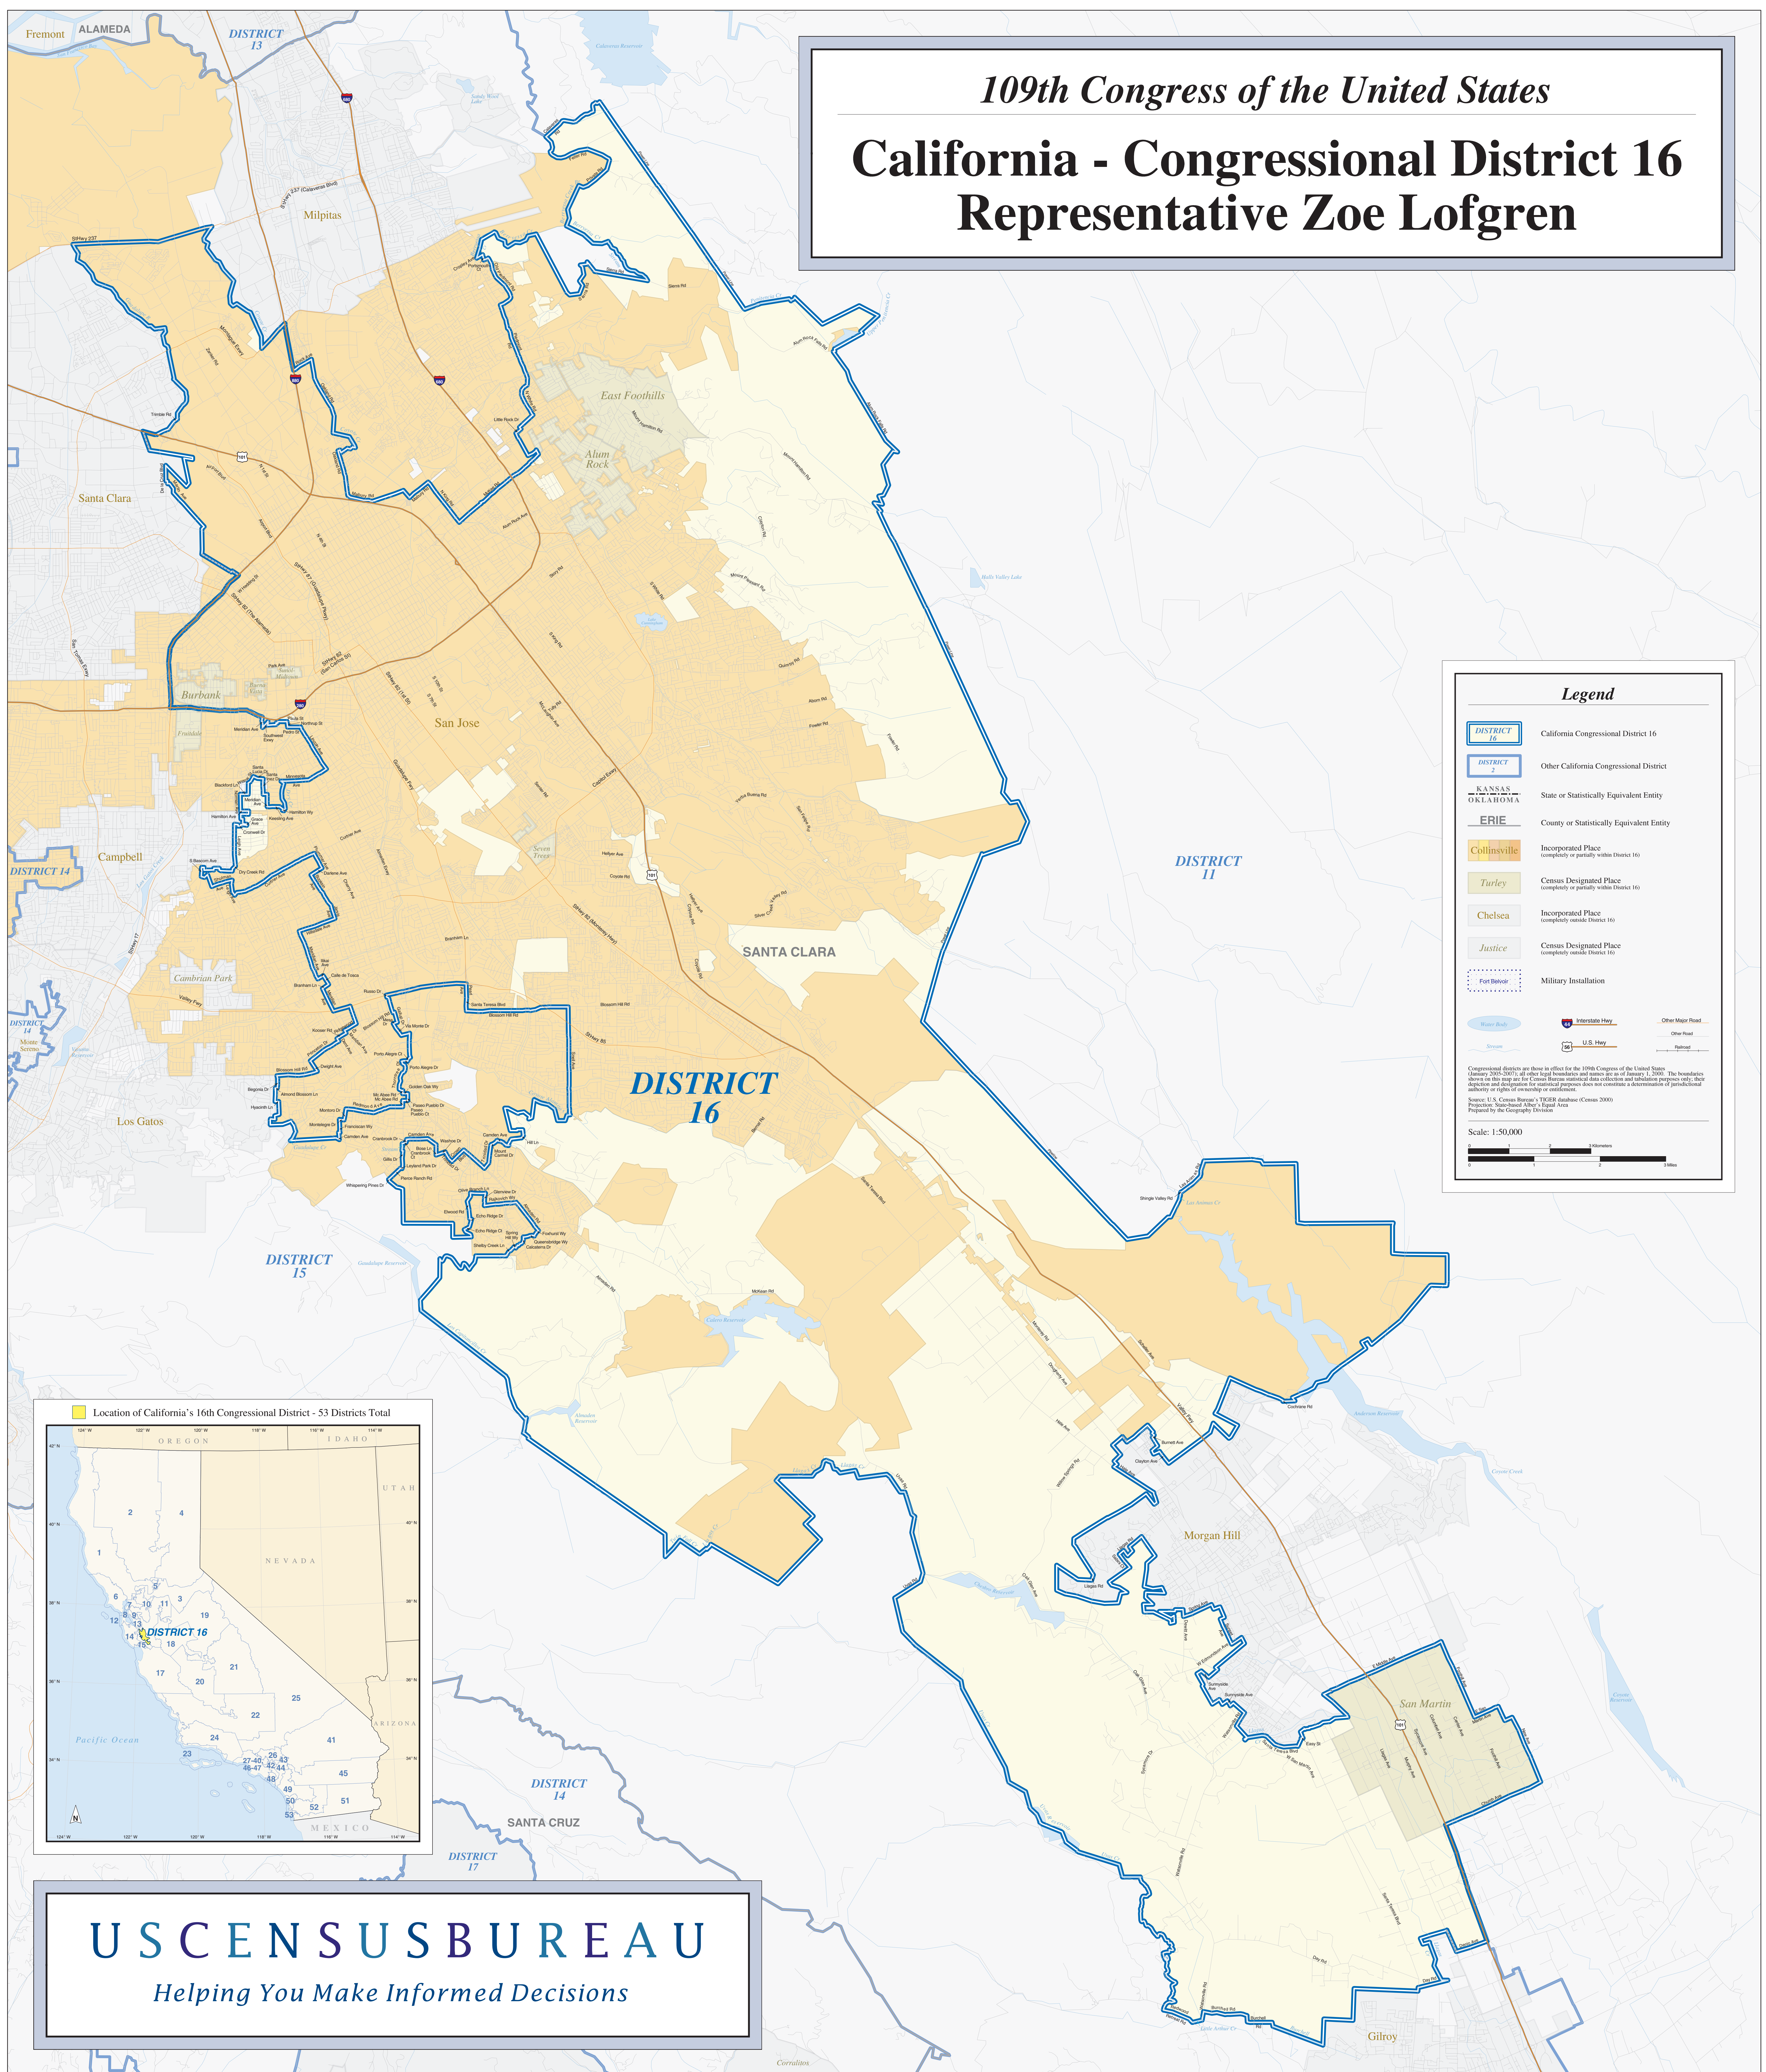

109th Congress of the United States

California - Congressional District 16

Representative Zoe Lofgren

Legend

- DISTRICT 16 California Congressional District 16
- DISTRICT 2 Other California Congressional District
- KANSAS
OKLAHOMA State or Statistically Equivalent Entity
- ERIE County or Statistically Equivalent Entity
- Collinsville Incorporated Place (completely or partially within District 16)
- Turley Census Designated Place (completely or partially within District 16)
- Chelsea Incorporated Place (completely outside District 16)
- Justice Census Designated Place (completely outside District 16)
- Fort Belvoir Military Installation

Water Body Interstate Hwy Other Major Road
Stream U.S. Hwy Other Road
Railroad

Congressional districts are those in effect for the 109th Congress of the United States (January 2005-2007); all other legal boundaries and names are as of January 1, 2000. The boundaries shown on this map are for Census Bureau statistical data collection and tabulation purposes only; their depiction and description for statistical purposes does not constitute a determination of jurisdictional authority or rights of ownership or control.
 Source: U.S. Census Bureau's TIGER database (Census 2000) Projection: Statewide Albers Equal Area
 Prepared by the Geography Division

Scale: 1:50,000

US CENSUS BUREAU
Helping You Make Informed Decisions