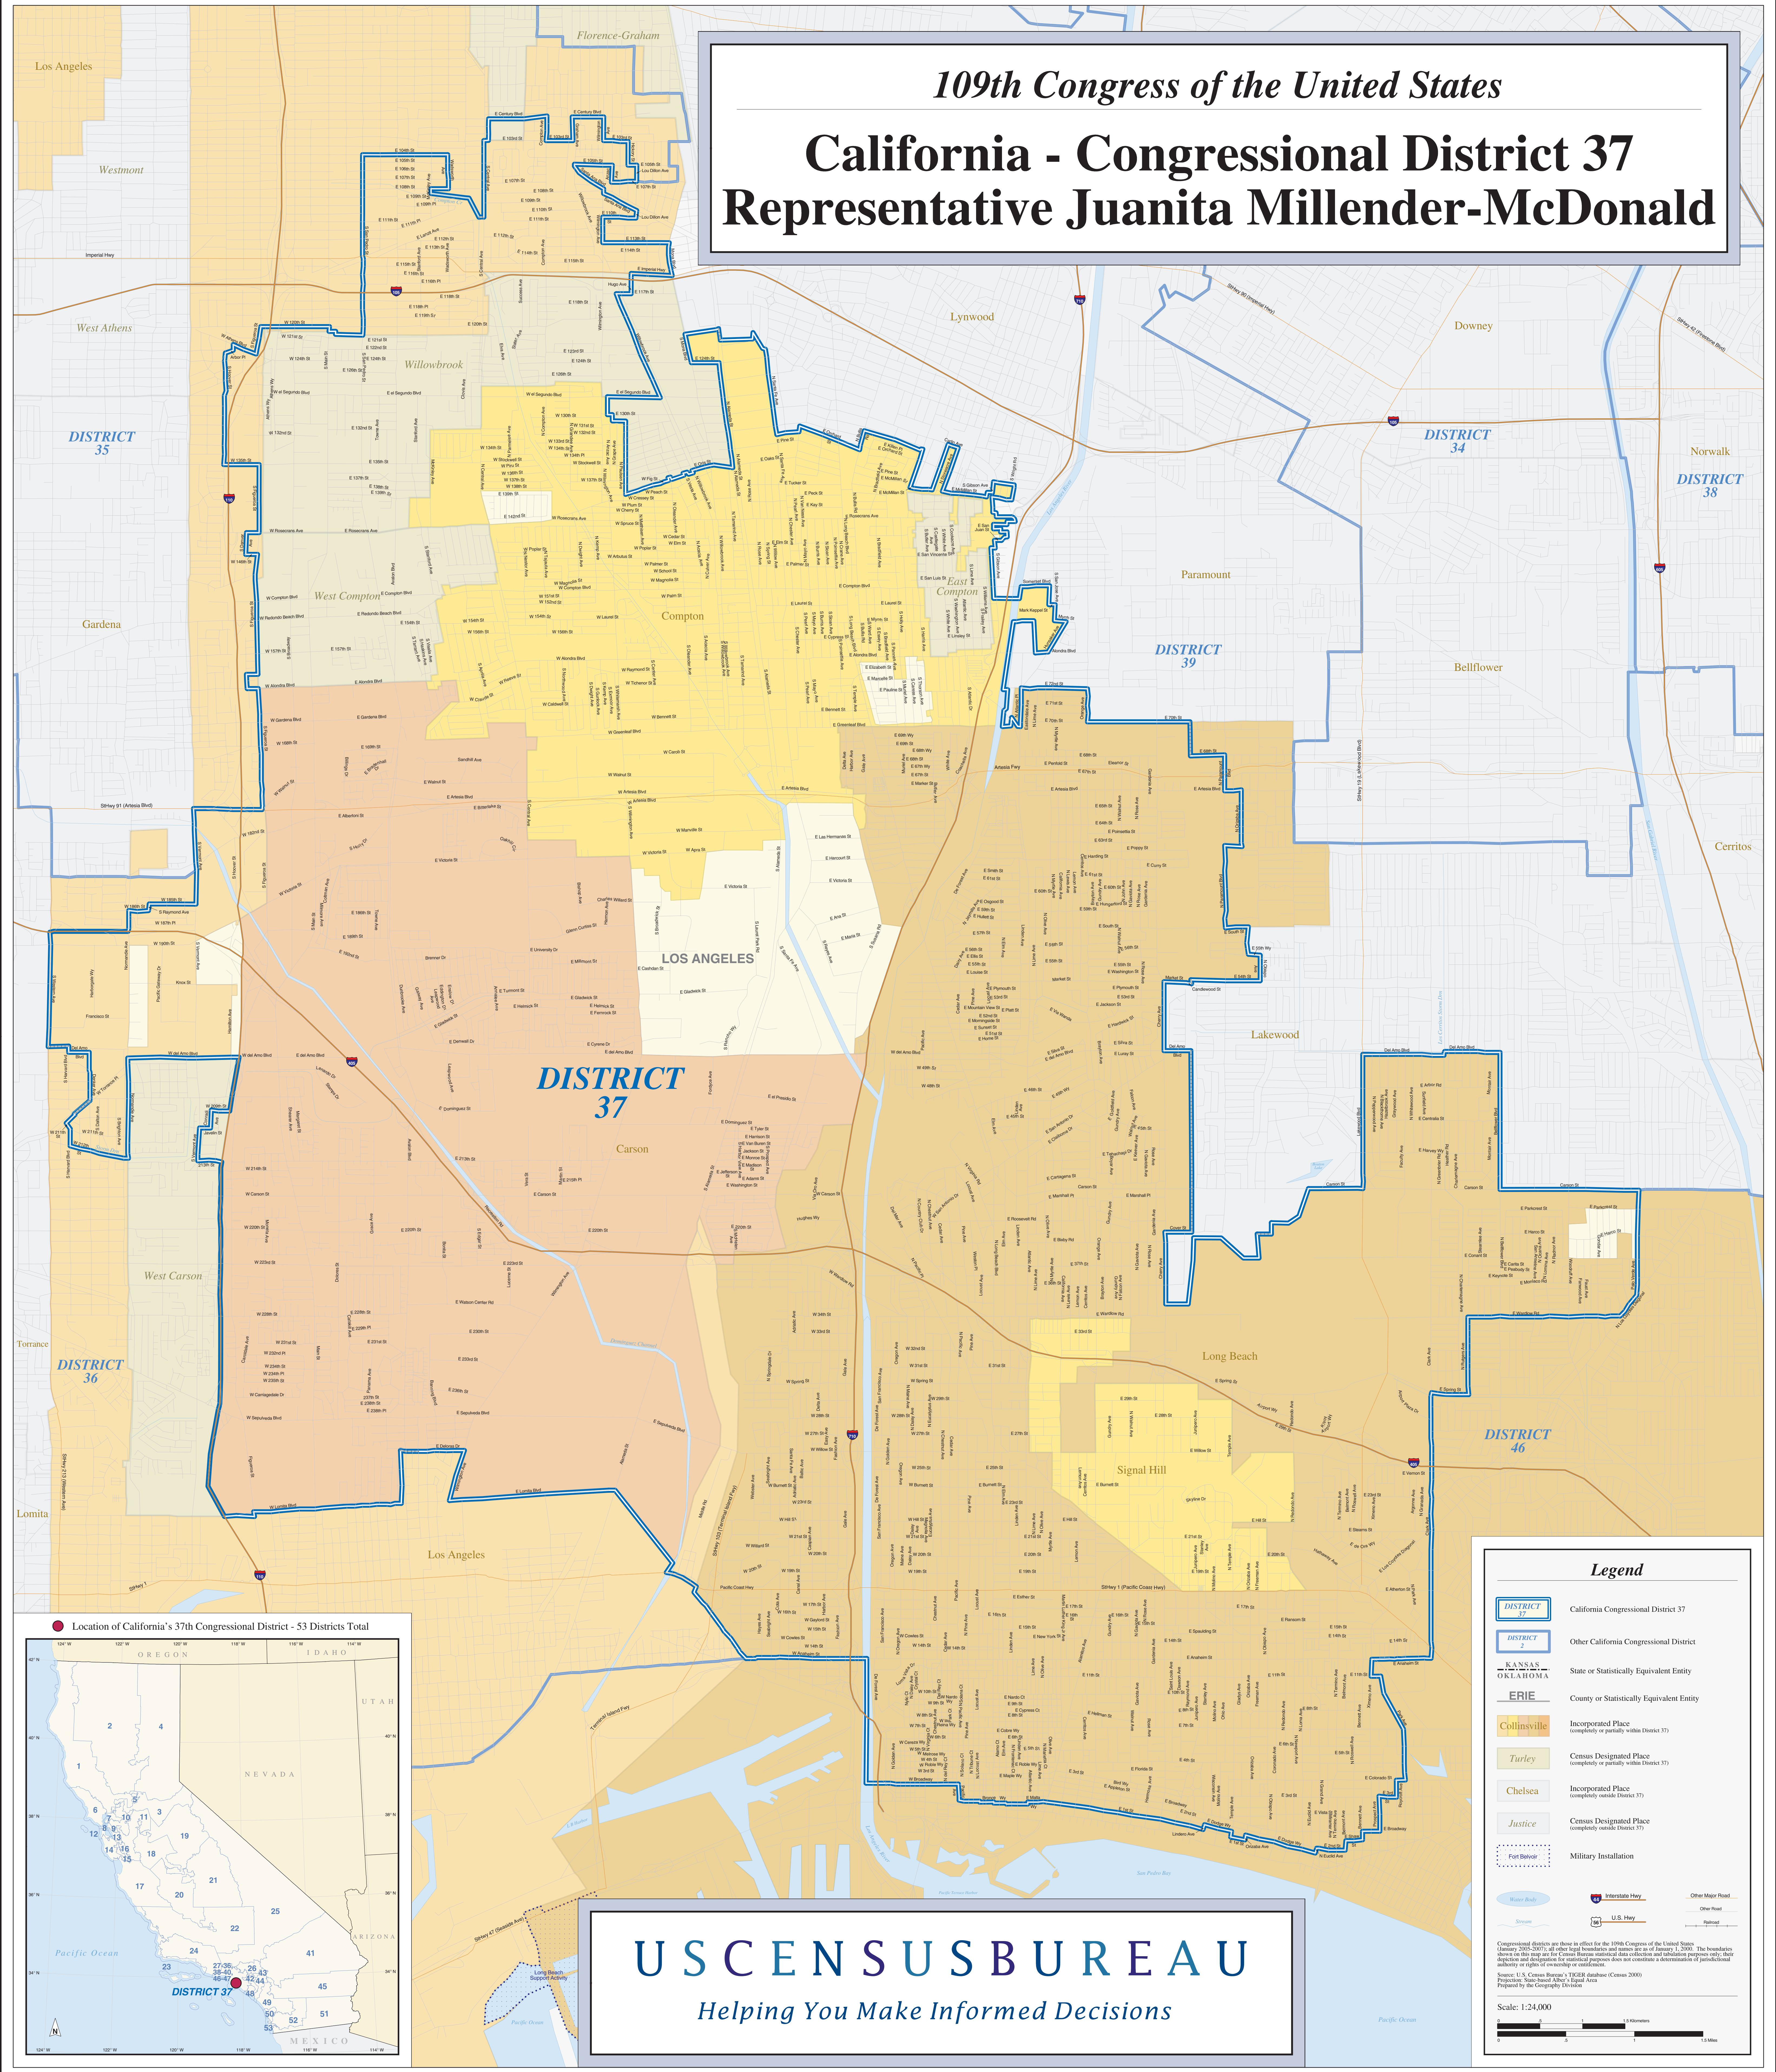

# 109th Congress of the United States

## California - Congressional District 37

### Representative Juanita Millender-McDonald

**Legend**

- DISTRICT 37 California Congressional District 37
- DISTRICT 2 Other California Congressional District
- KANSAS  
OKLAHOMA State or Statistically Equivalent Entity
- ERIE County or Statistically Equivalent Entity
- Collinsville Incorporated Place (completely or partially within District 37)
- Turley Census Designated Place (completely or partially within District 37)
- Chelsea Incorporated Place (completely outside District 37)
- Justice Census Designated Place (completely outside District 37)
- Fort Belvoir Military Installation
- Water Body Water Body
- Interstate Hwy Interstate Highway
- U.S. Hwy U.S. Highway
- Other Major Road Other Major Road
- Other Road Other Road
- Railroad Railroad