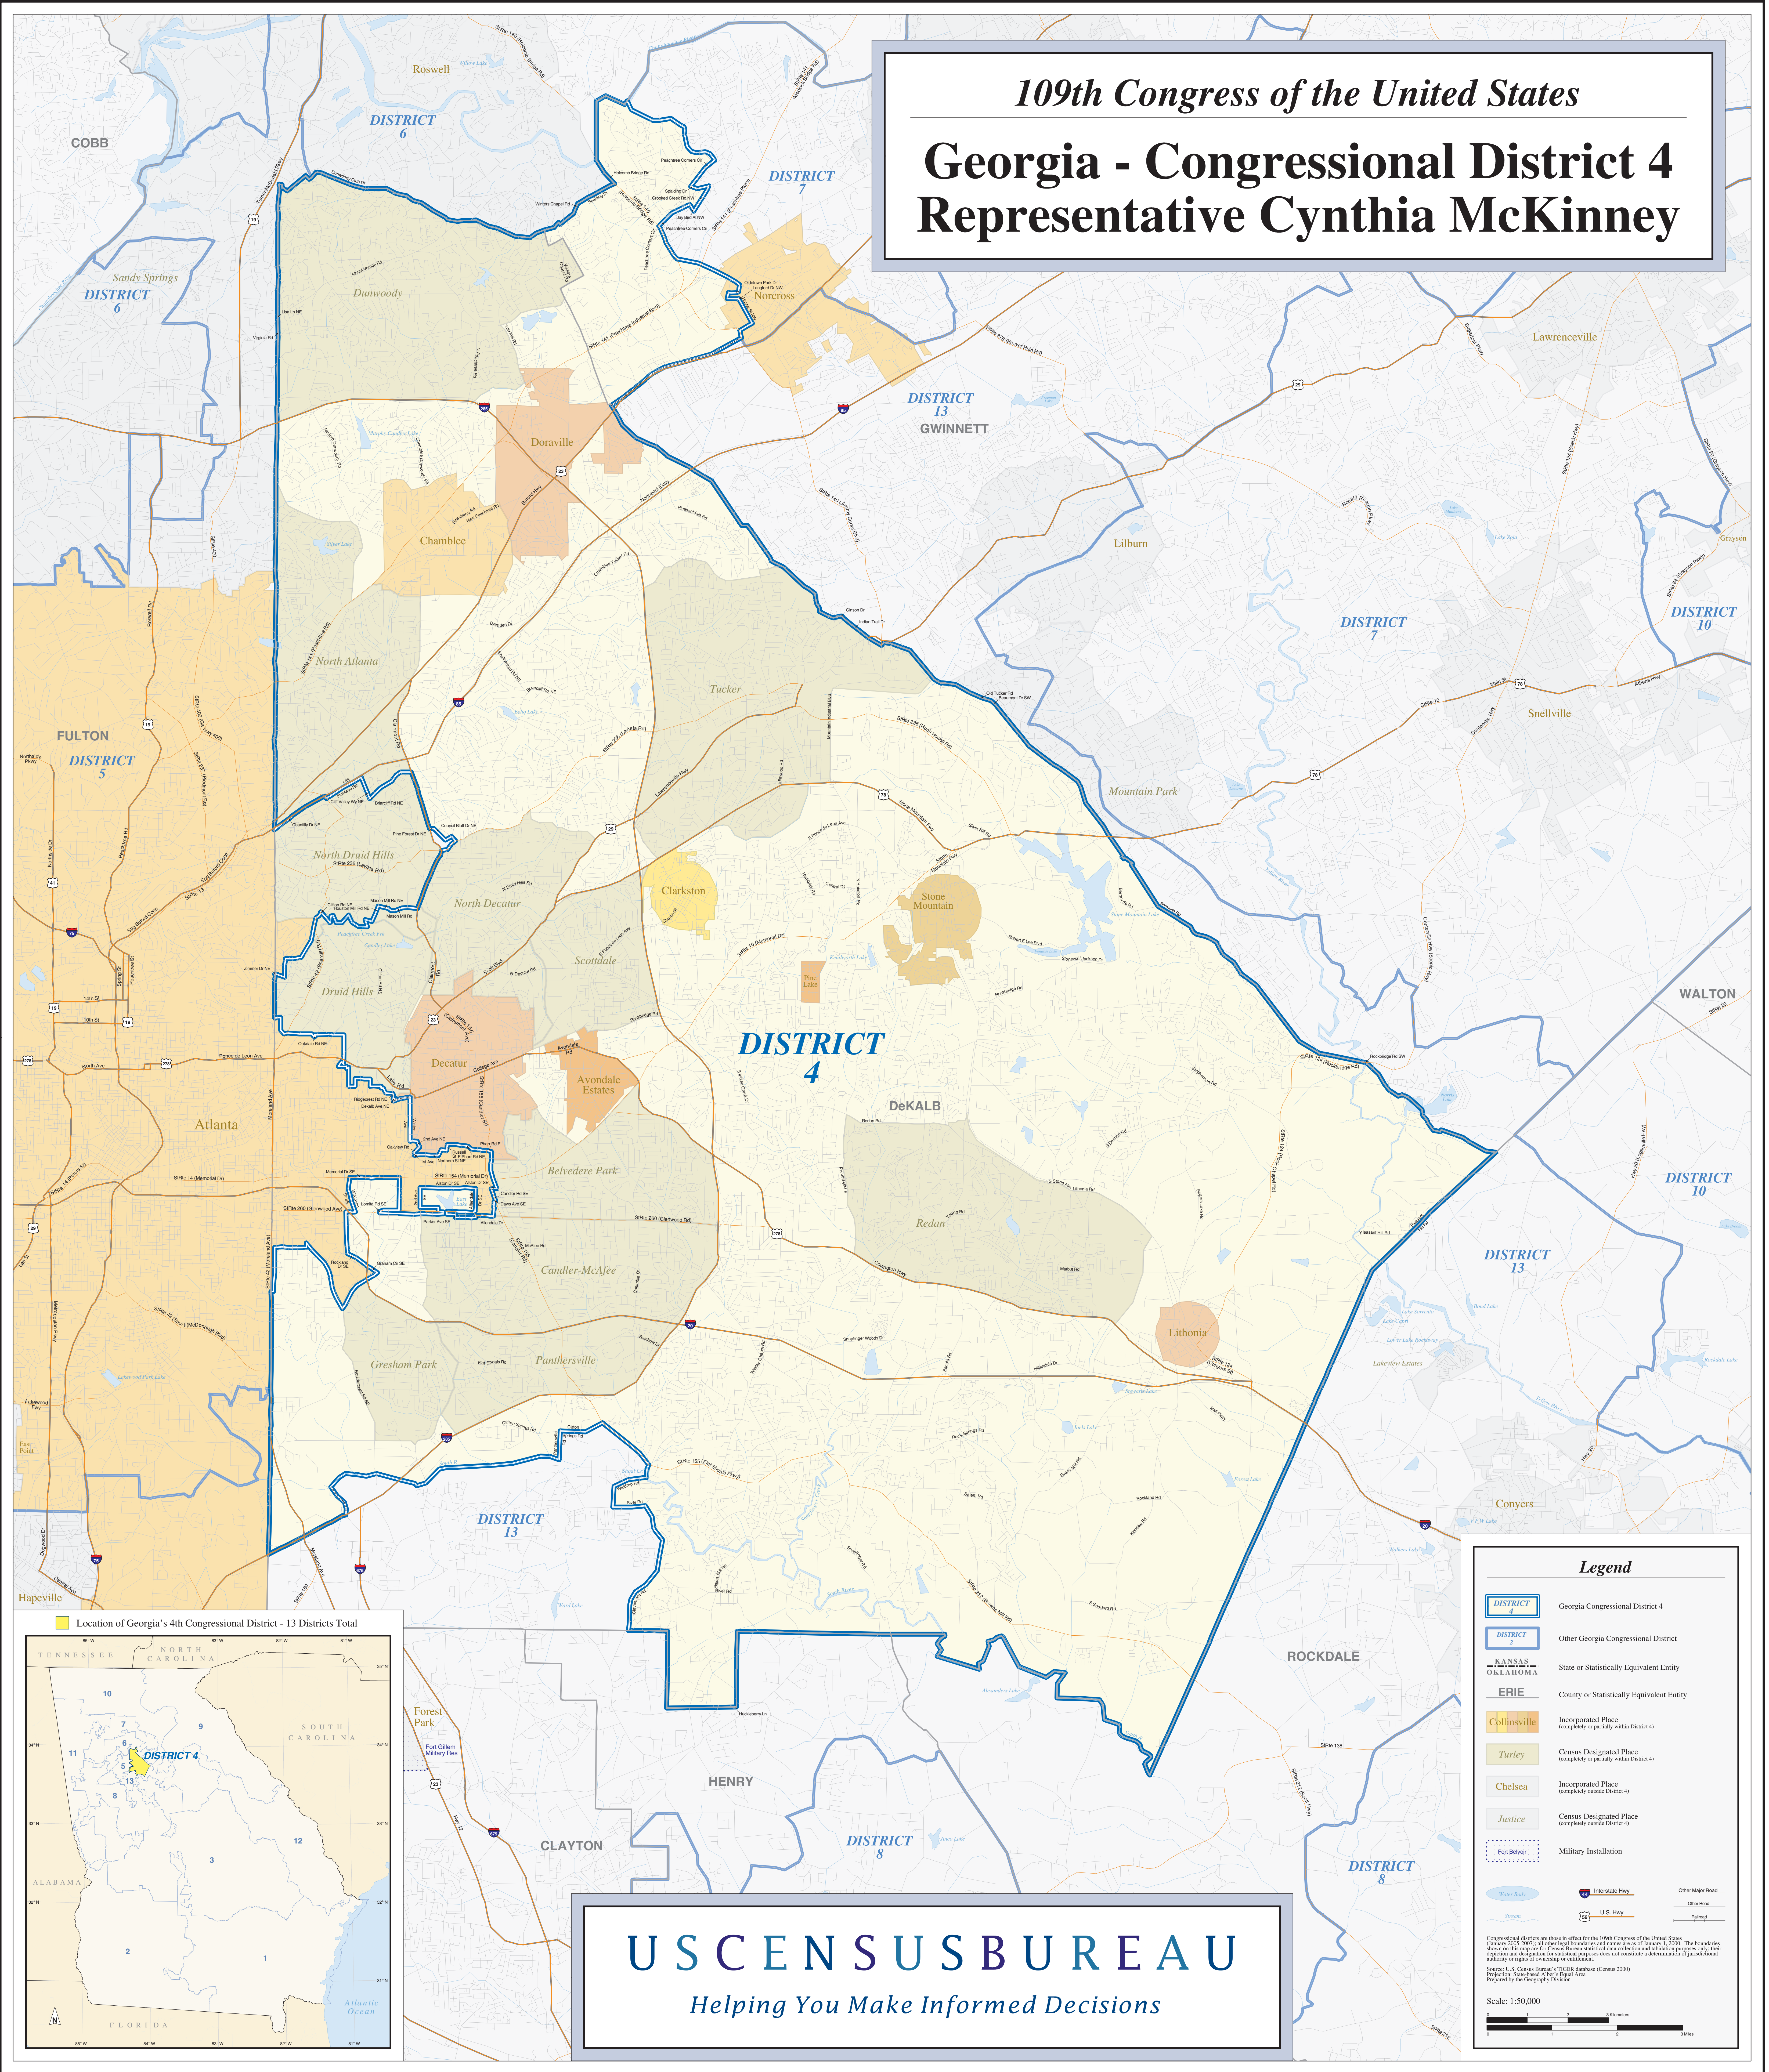

109th Congress of the United States

Georgia - Congressional District 4

Representative Cynthia McKinney

DISTRICT 4