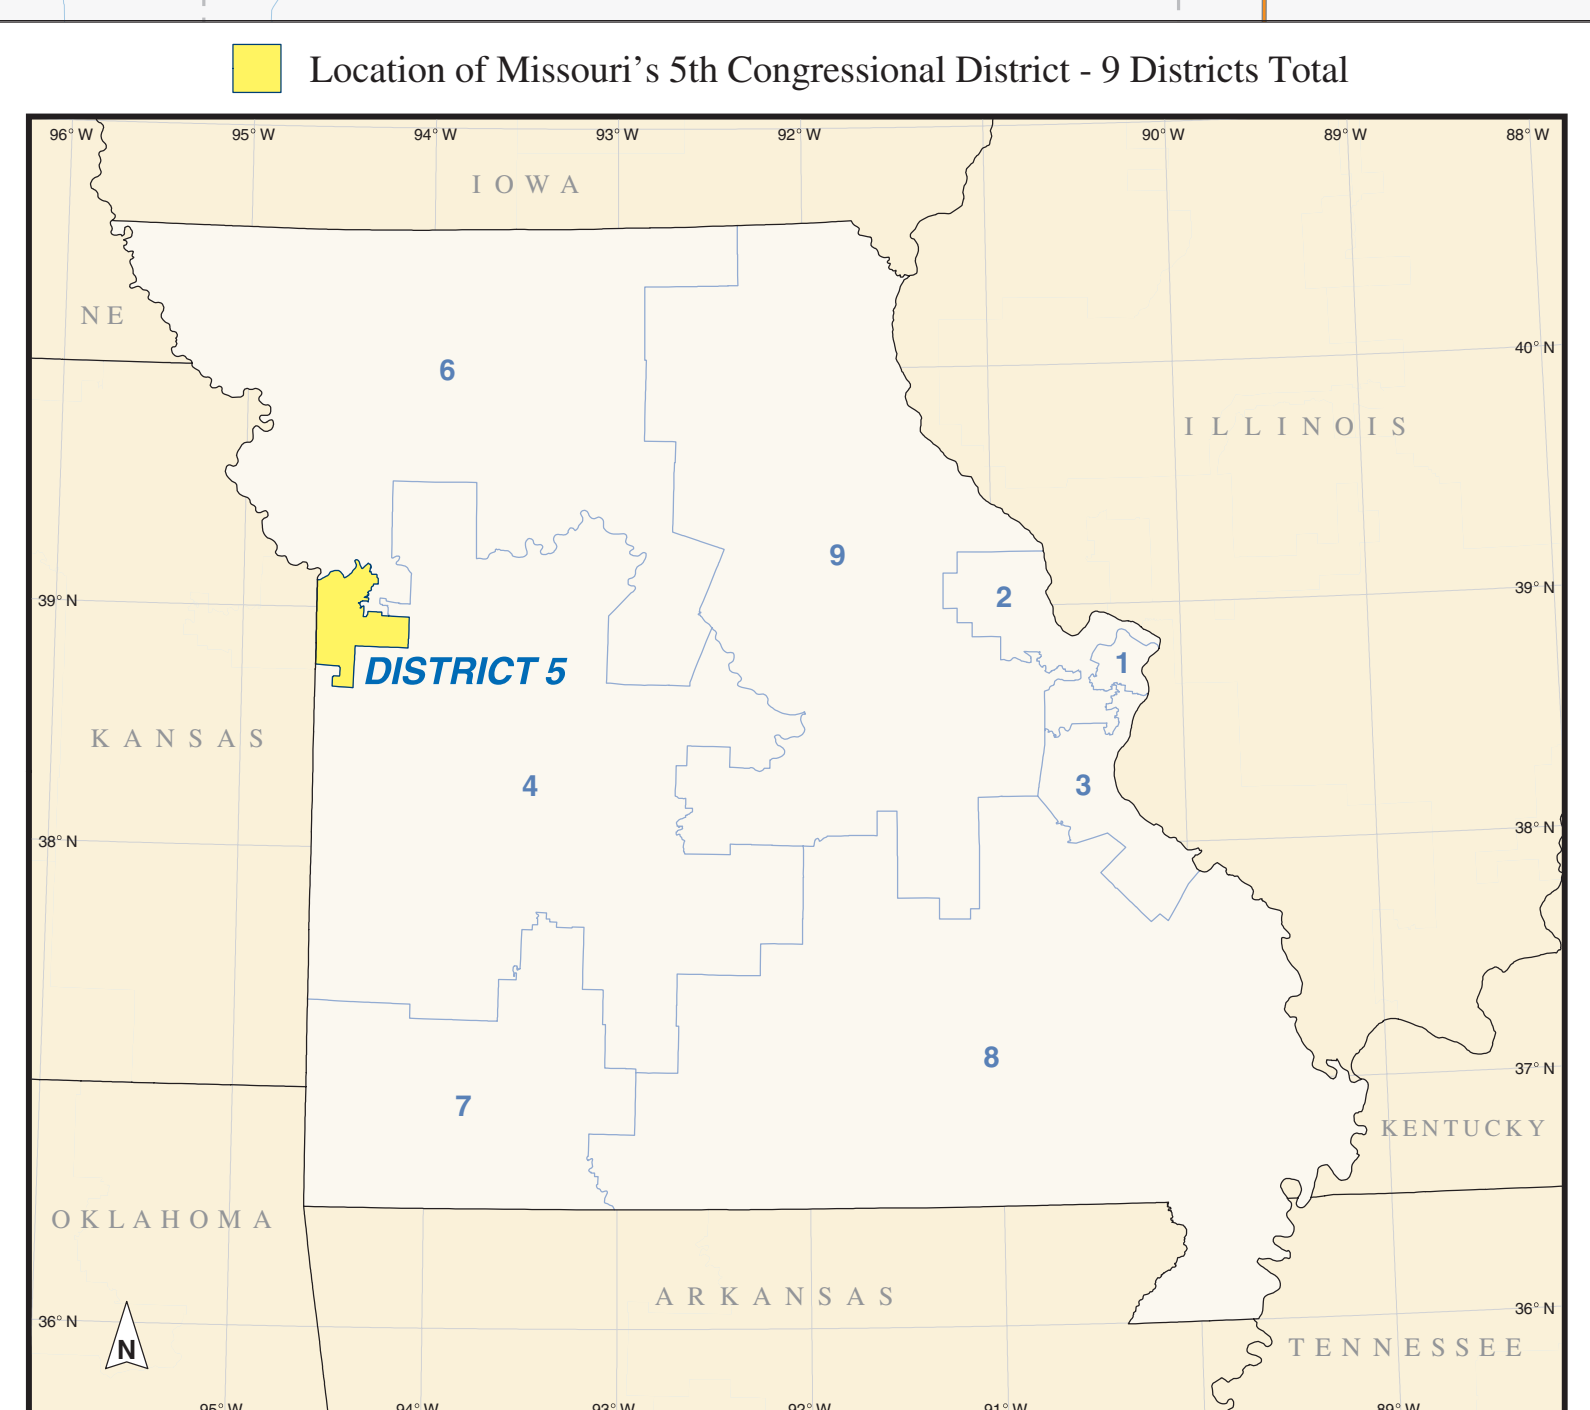

109th Congress of the United States

Missouri - Congressional District 5 Representative Emanuel Cleaver

USCENSUS BUREAU
Helping You Make Informed Decisions

Legend

- DISTRICT 5** Missouri Congressional District 5
- DISTRICT 4** Other Missouri Congressional District
- KANSAS, OKLAHOMA** State or Statistically Equivalent Entity
- ERIE** County or Statistically Equivalent Entity
- CANEY** Minor Civil Division
- Collinsville** Incorporated Place (completely or partially within District 5)
- Chelsea** Incorporated Place (completely outside District 5)
- Fort Belvoir** Military Installation
- Water Body** Water Body
- Stream** Stream
- Understate Hwy** Understate Highway
- Other Major Road** Other Major Road
- U.S. Hwy** U.S. Highway
- Other Road** Other Road
- Railroad** Railroad

Congressional districts are those in effect for the 109th Congress of the United States (January 2005-2007); all other legal boundaries and names are as of January 1, 2000. The boundaries shown on this map are for Census Bureau statistical data collection and tabulation purposes only; their depiction and delineation for statistical purposes does not constitute a determination of jurisdictional authority or rights of ownership or control.

Source: U.S. Census Bureau's TIGER database (Census 2000) Projected State/County/Tract/Block Areas Prepared by the Geography Division

Scale: 1:75,000