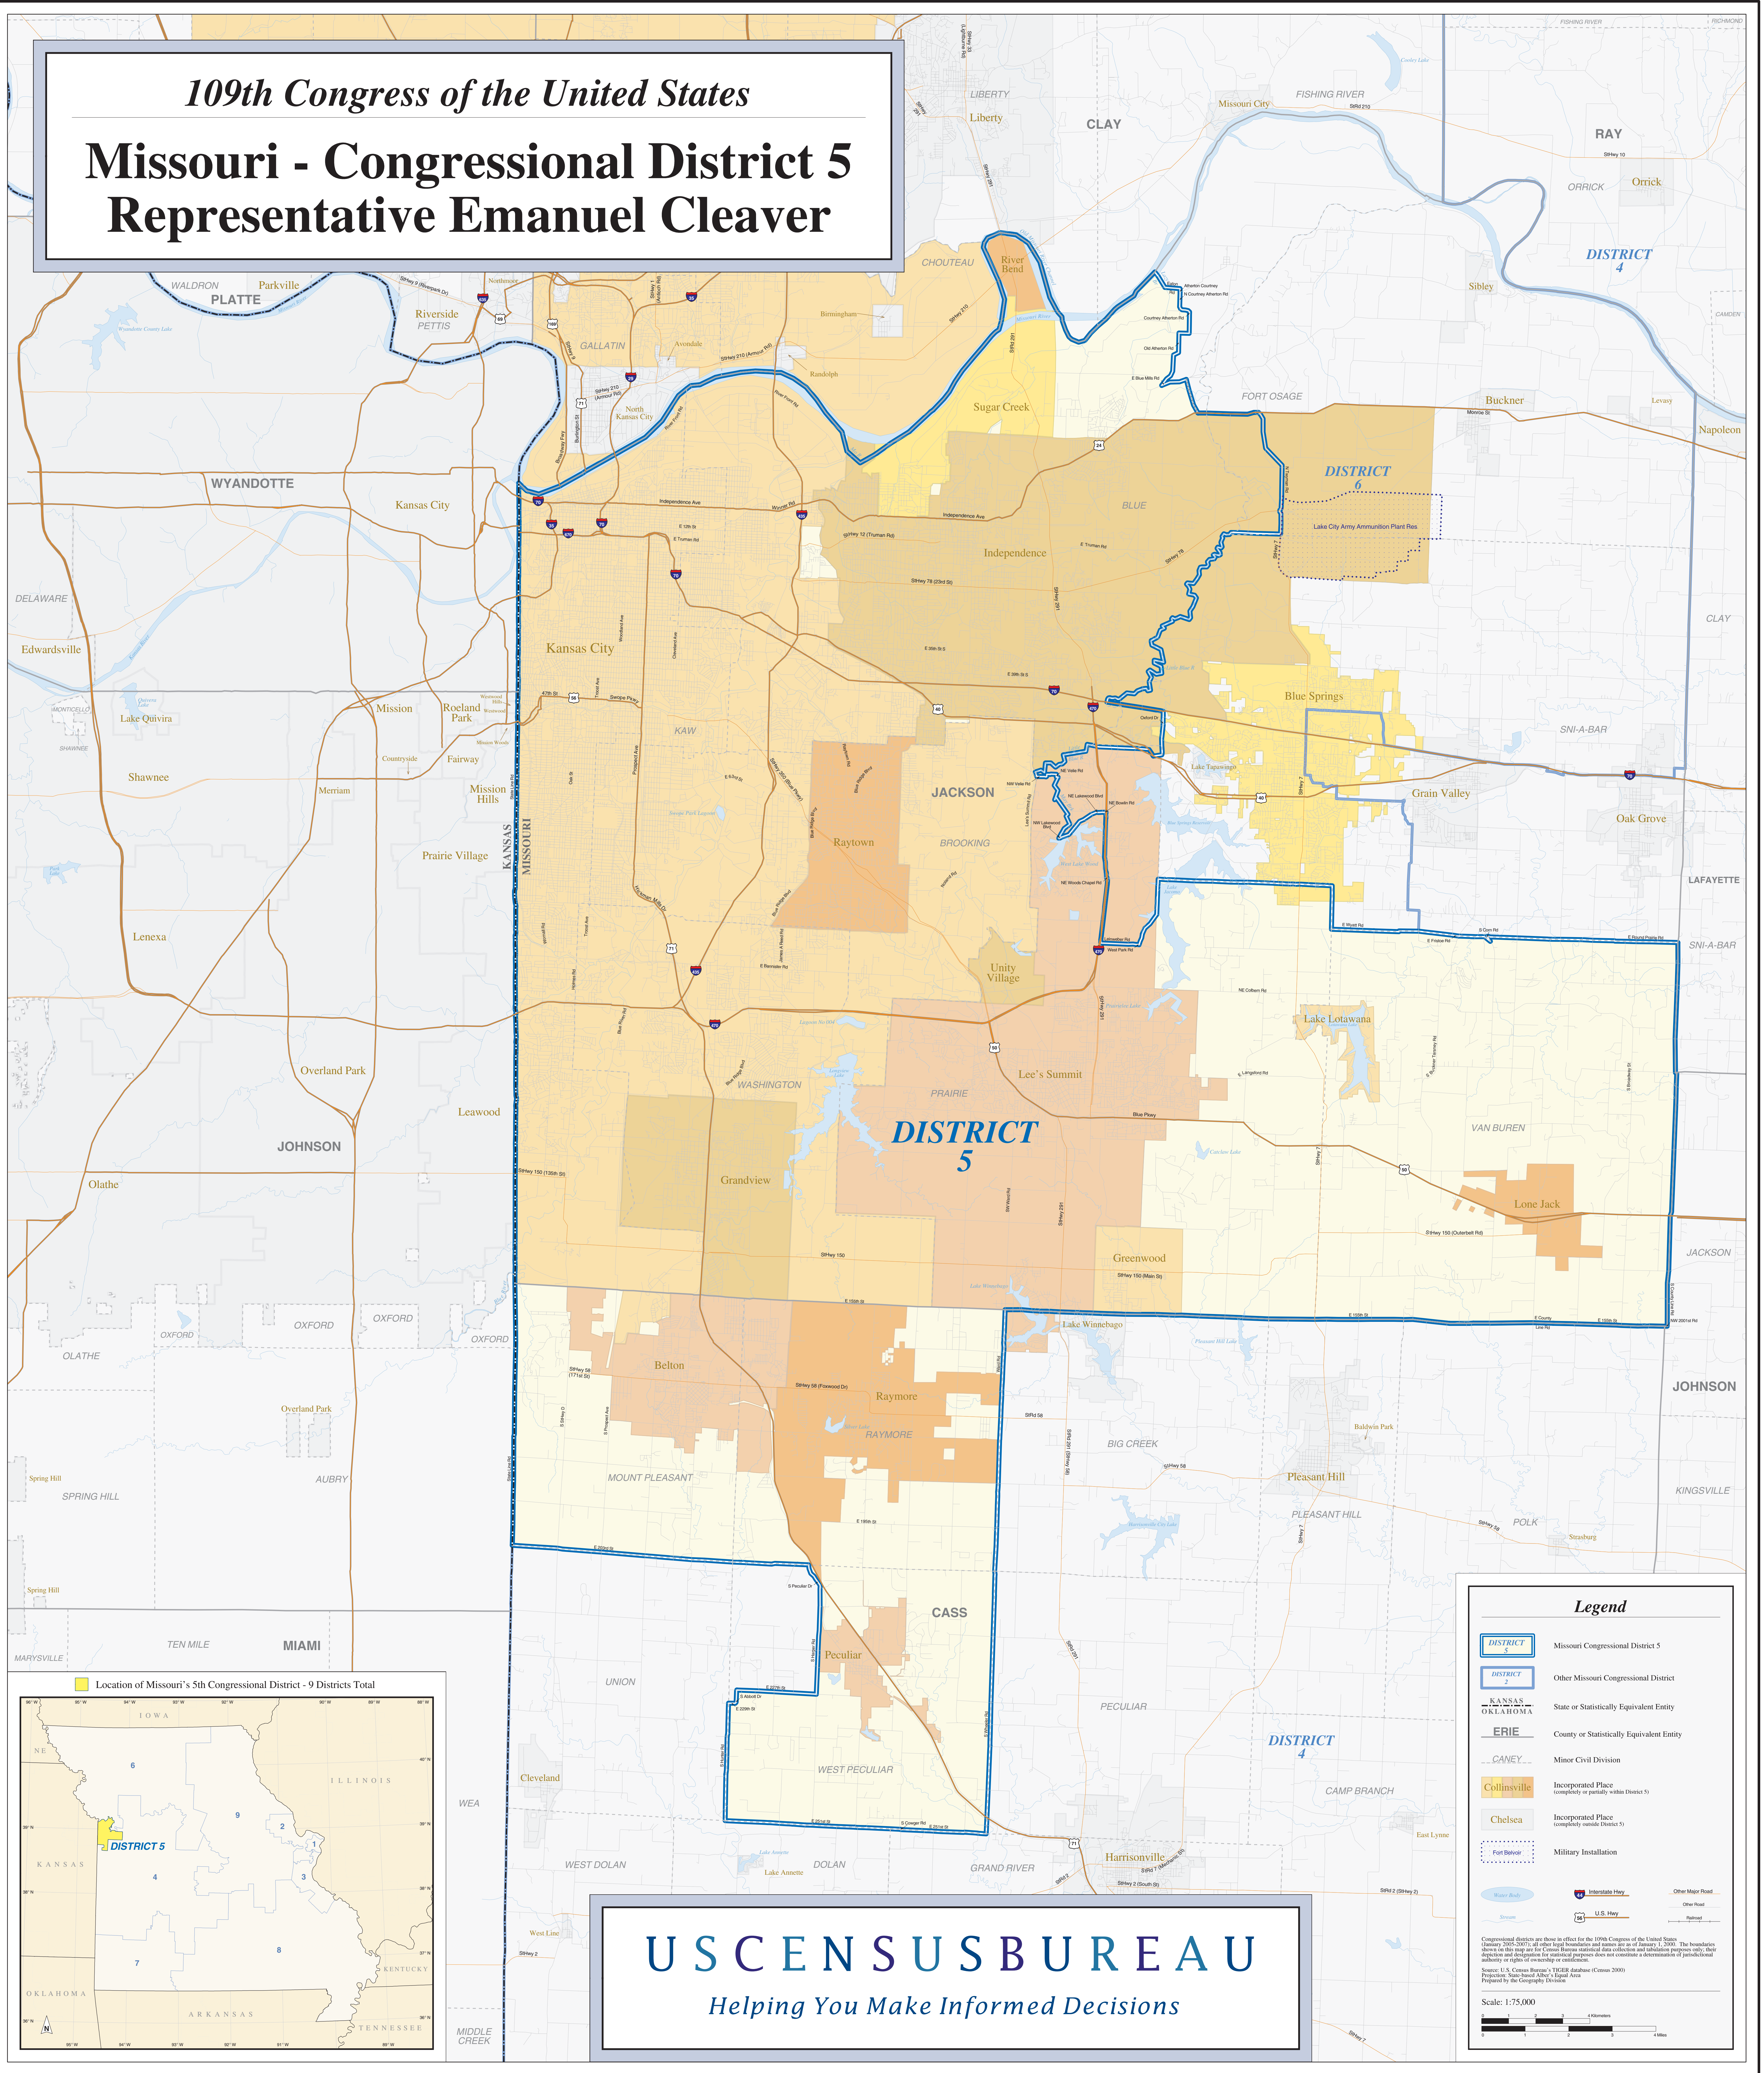

109th Congress of the United States

Missouri - Congressional District 5 Representative Emanuel Cleaver

USCENSUS BUREAU
Helping You Make Informed Decisions

Legend

- DISTRICT 5** Missouri Congressional District 5
- DISTRICT 4** Other Missouri Congressional District
- KANSAS, OKLAHOMA** State or Statistically Equivalent Entity
- ERIE** County or Statistically Equivalent Entity
- CANEY** Minor Civil Division
- Collinsville** Incorporated Place (completely or partially within District 5)
- Chelsea** Incorporated Place (completely outside District 5)
- Fort Belvoir** Military Installation
- Water Body** Water Body
- Stream** Stream
- Understate Hwy** Understate Highway
- Other Major Road** Other Major Road
- U.S. Hwy** U.S. Highway
- Other Road** Other Road
- Railroad** Railroad

Congressional districts are those in effect for the 109th Congress of the United States (January 2005-2007); all other legal boundaries and names are as of January 1, 2000. The boundaries shown on this map are for Census Bureau statistical data collection and tabulation purposes only; their depiction and delineation for statistical purposes does not constitute a determination of jurisdictional authority or rights of ownership or control.

Source: U.S. Census Bureau's TIGER database (Census 2000) Projected State/County/Tract/Block Areas Prepared by the Geography Division

Scale: 1:75,000