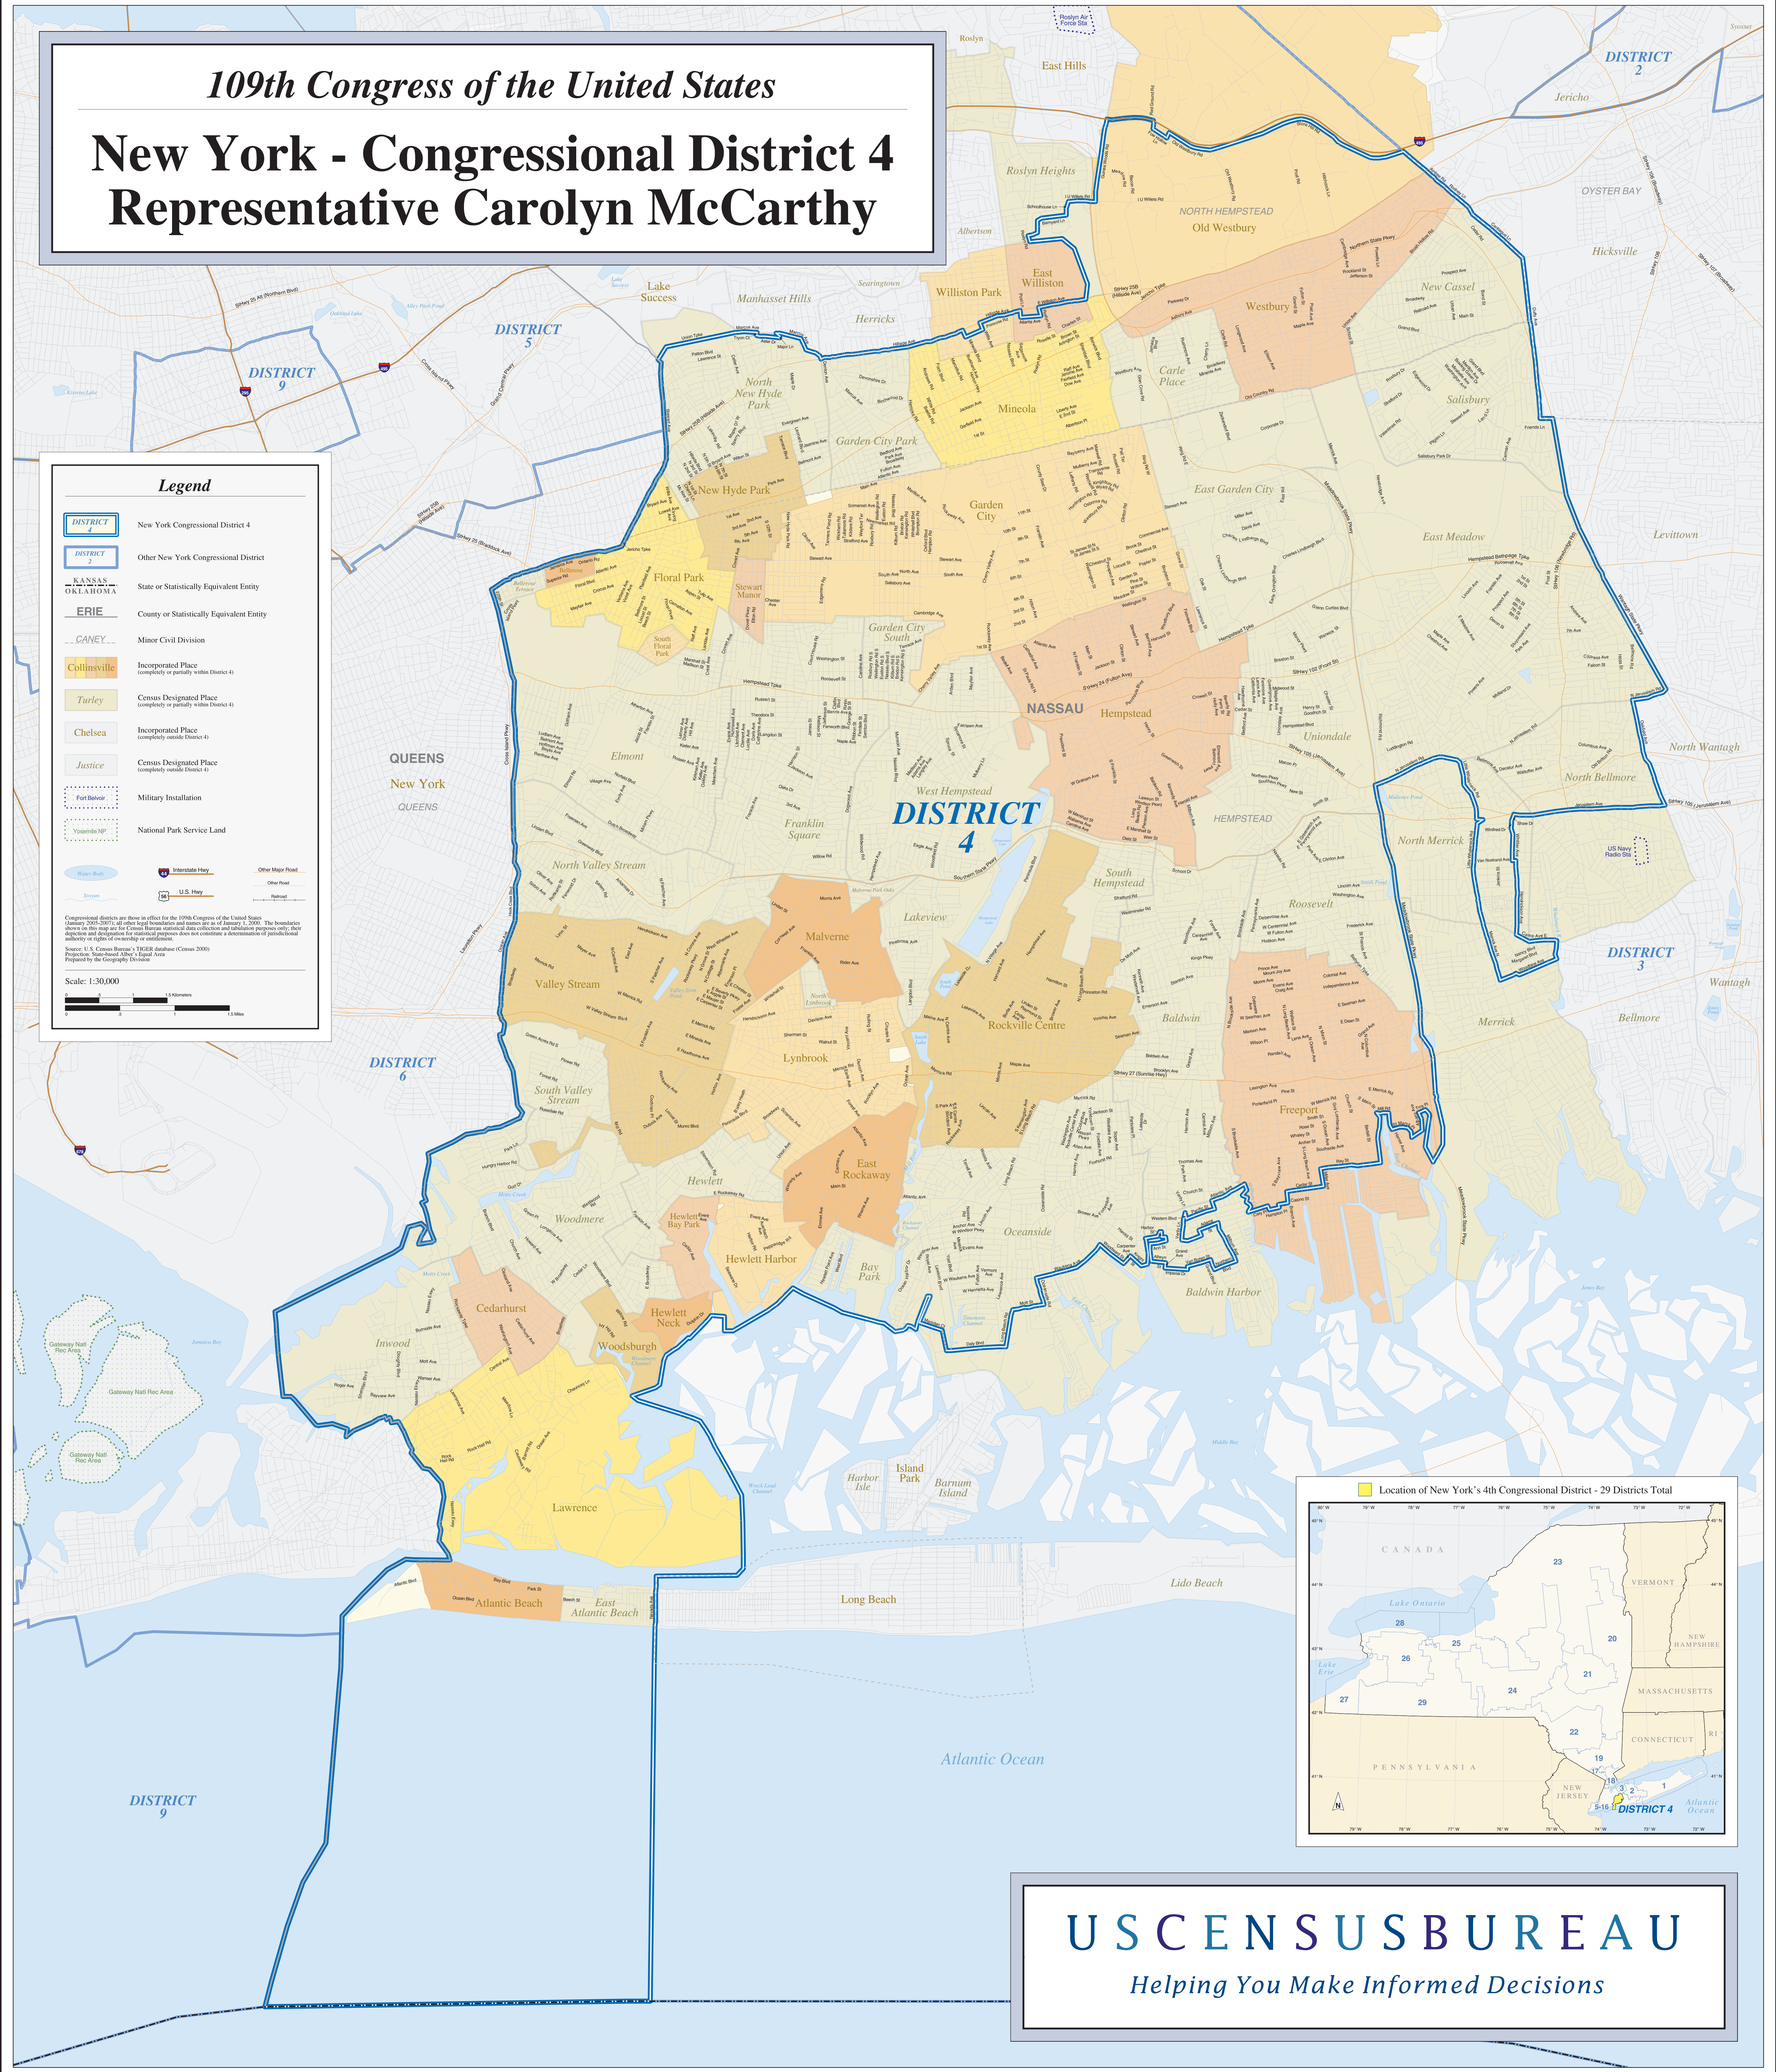

New York - Congressional District 4 Representative Carolyn McCarthy

Legend

- **DISTRICT 4** New York Congressional District 4
- **DISTRICT 2** Other New York Congressional District
- **KANSAS** State or Statistically Equivalent Entity
- **ERIE** County or Statistically Equivalent Entity
- **CANEY** Minor Civil Division
- **Collinsville** Incorporated Place (completely or partially within District 4)
- **Turley** Census Designated Place (completely or partially within District 4)
- **Chelsea** Incorporated Place (completely outside District 4)
- **Justice** Census Designated Place (completely outside District 4)
- **Fort Belvoir** Military Installation
- **Yosemite NP** National Park Service Land
- **Water Body** Water Body
- **Stream** Stream
- **Interstate Hwy** Interstate Highway
- **Other Major Road** Other Major Road
- **Other Road** Other Road
- **Highway** Highway

Congressional districts are those in effect for the 109th Congress of the United States (January 2005-2007); all other legal boundaries and names are as of January 1, 2000. The boundaries shown on this map are for Census Bureau statistical data collection and tabulation purposes only; they do not represent or designate the political response data collection and tabulation process only. They do not represent or designate the political response data collection and tabulation process only. They do not represent or designate the political response data collection and tabulation process only.

Scale: 1:30,000

USCENSUSBUREAU
Helping You Make Informed Decisions