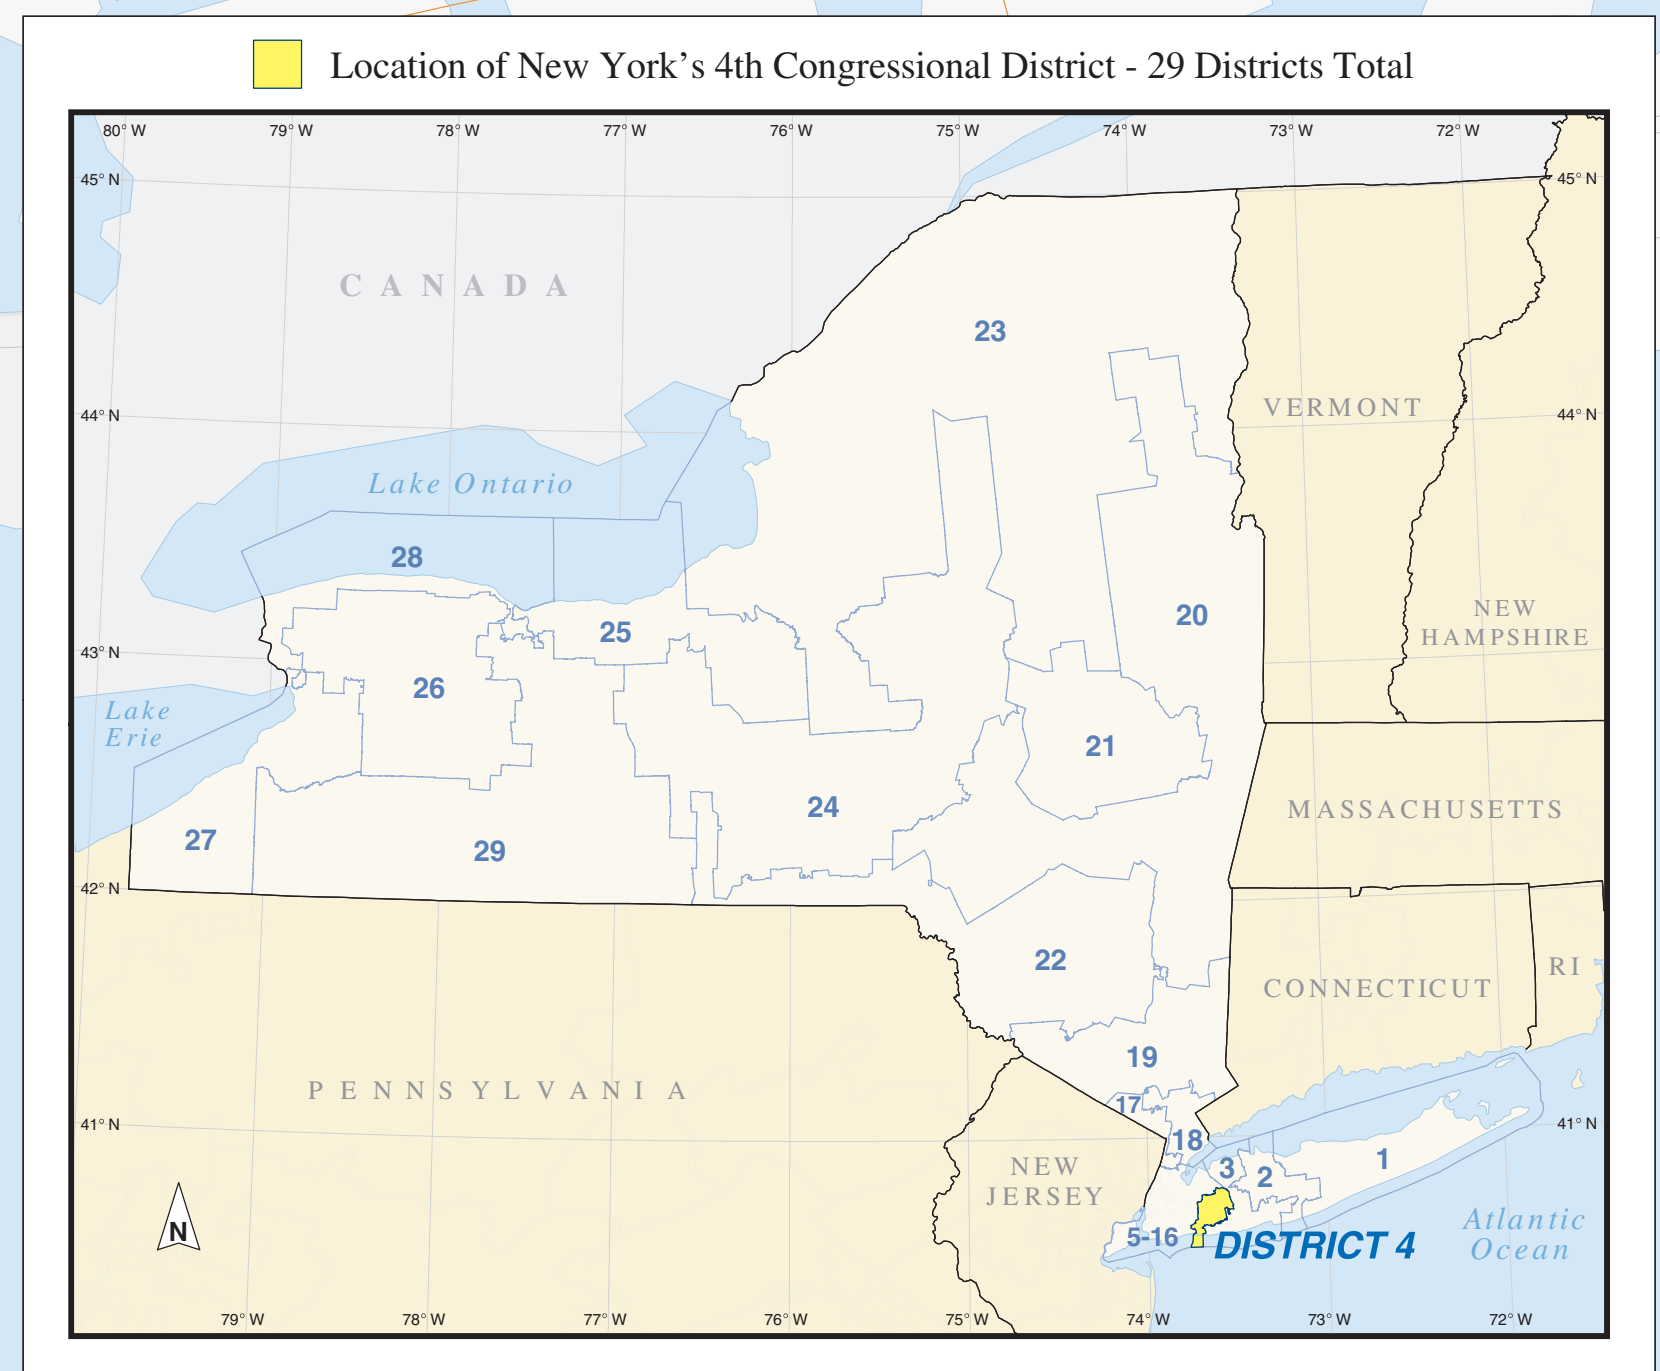

New York - Congressional District 4 Representative Carolyn McCarthy

Legend

- **DISTRICT 4** New York Congressional District 4
- **DISTRICT 2** Other New York Congressional District
- **KANSAS** State or Statistically Equivalent Entity
- **ERIE** County or Statistically Equivalent Entity
- **CANEY** Minor Civil Division
- **Collinsville** Incorporated Place (completely or partially within District 4)
- **Turley** Census Designated Place (completely or partially within District 4)
- **Chelsea** Incorporated Place (completely outside District 4)
- **Justice** Census Designated Place (completely outside District 4)
- **Fort Belvoir** Military Installation
- **Yosemite NP** National Park Service Land
- **Water Body** Water Body
- **Stream** Stream
- **Interstate Hwy** Interstate Highway
- **Other Major Road** Other Major Road
- **Other Road** Other Road
- **Highway** Highway

Congressional districts are those in effect for the 109th Congress of the United States (January 2005-2007); all other legal boundaries and names are as of January 1, 2000. The boundaries shown on this map are for Census Bureau statistical data collection and tabulation purposes only; they do not represent or designate the political response data collection and tabulation process only. They do not represent or designate the political response data collection and tabulation process only. They do not represent or designate the political response data collection and tabulation process only.

Scale: 1:30,000

USCENSUSBUREAU
Helping You Make Informed Decisions