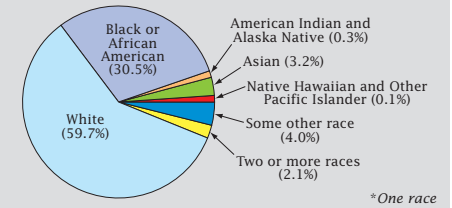

# 2010 Census: Georgia Profile

## Population Density by Census Tract

Georgia Population 1970 to 2010

2010	9,687,653
2000	8,186,453
1990	6,478,216
1980	5,463,105
1970	4,589,575

## State Race\* Breakdown

Hispanic or Latino (of any race) makes up **8.8%** of the state population.