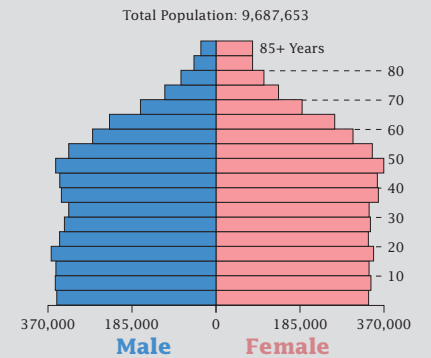

# 2010 Census: Georgia Profile

## Population Density by Census Tract

Georgia Population 1970 to 2010

2010	9,687,653
2000	8,186,453
1990	6,478,216
1980	5,463,105
1970	4,589,575

## State Race\* Breakdown

Hispanic or Latino (of any race) makes up **8.8%** of the state population.

## Population by Sex and Age