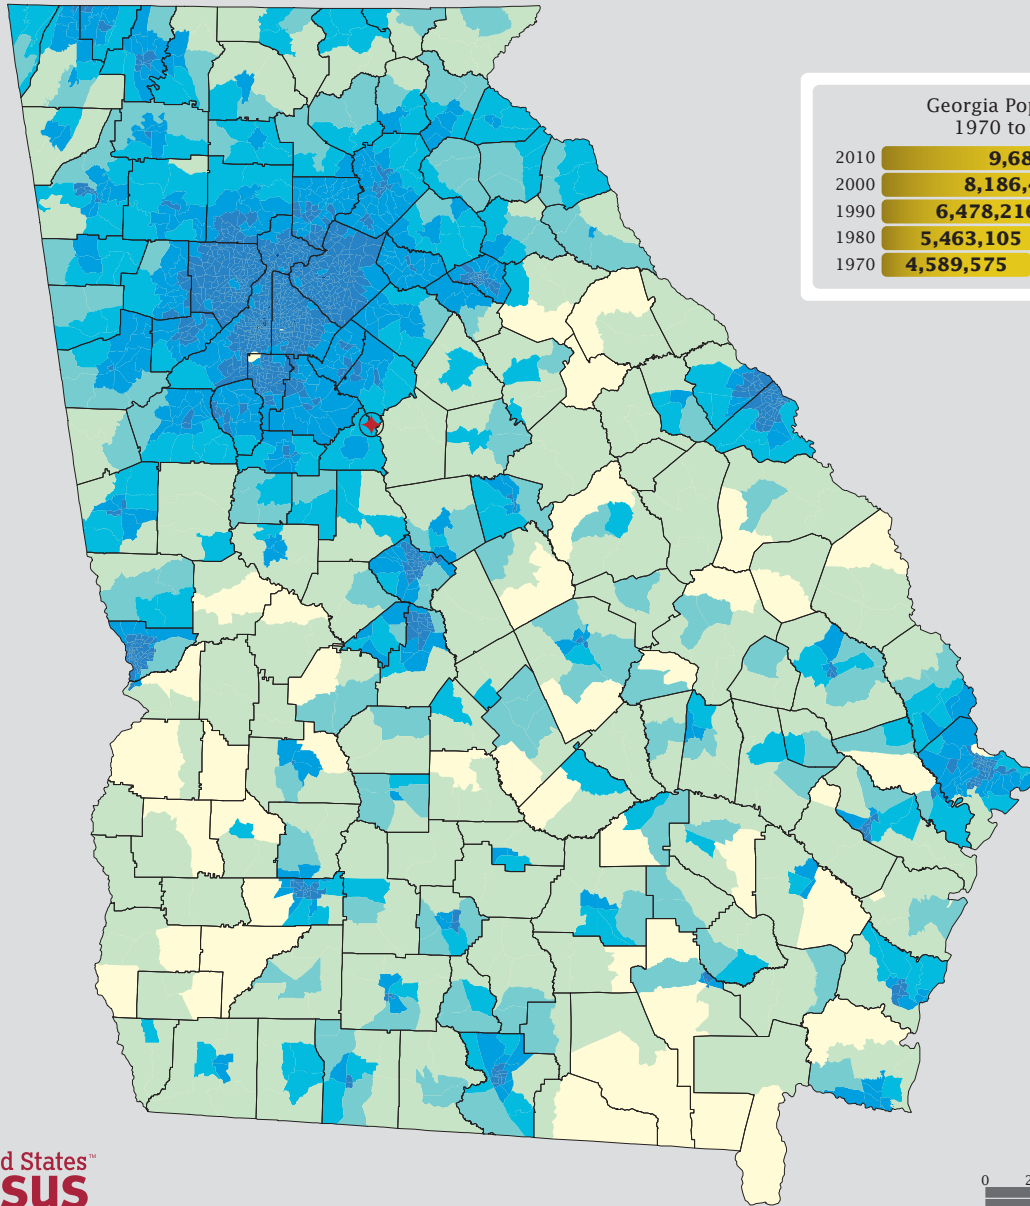

2010 Census: Georgia Profile

Population Density by Census Tract