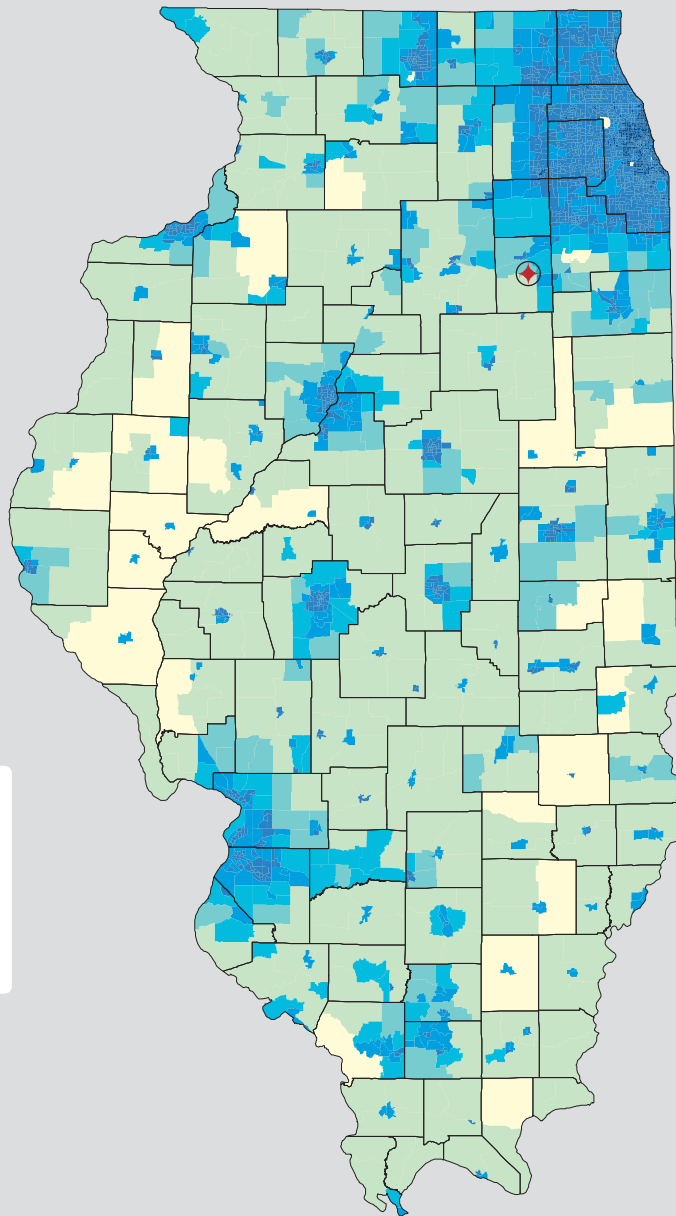

# 2010 Census: Illinois Profile

## Population Density by Census Tract

Illinois Population 1970 to 2010

2010	12,830,632
2000	12,419,293
1990	11,430,602
1980	11,426,518
1970	11,113,976

## State Race\* Breakdown

Hispanic or Latino (of any race) makes up **15.8%** of the state population.

## People per Square Mile by Census Tract