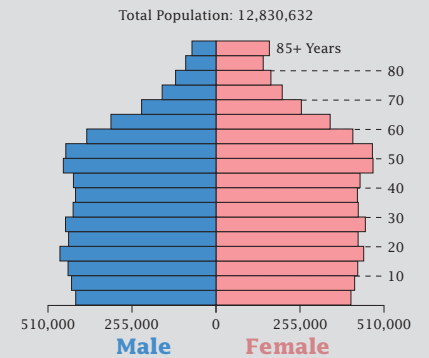

# 2010 Census: Illinois Profile

## Population Density by Census Tract

Illinois Population 1970 to 2010

2010	12,830,632
2000	12,419,293
1990	11,430,602
1980	11,426,518
1970	11,113,976

## State Race\* Breakdown

Hispanic or Latino (of any race) makes up **15.8%** of the state population.

## Population by Sex and Age