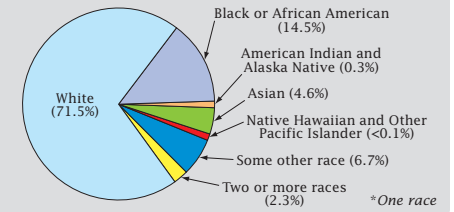

# 2010 Census: Illinois Profile

## Population Density by Census Tract

Illinois Population 1970 to 2010

2010	12,830,632
2000	12,419,293
1990	11,430,602
1980	11,426,518
1970	11,113,976

## State Race\* Breakdown

Hispanic or Latino (of any race) makes up **15.8%** of the state population.