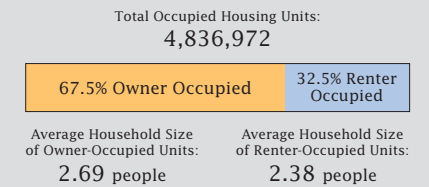

Housing Tenure