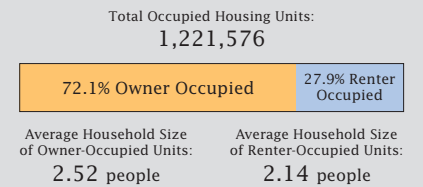

2010 Census: Iowa Profile

Population Density by Census Tract

Iowa Population 1970 to 2010	
2010	3,046,355
2000	2,926,324
1990	2,776,755
1980	2,913,808
1970	2,824,376

State Race* Breakdown

Hispanic or Latino (of any race) makes up **5.0%** of the state population.

Population by Sex and Age

Housing Tenure

People per Square Mile by Census Tract