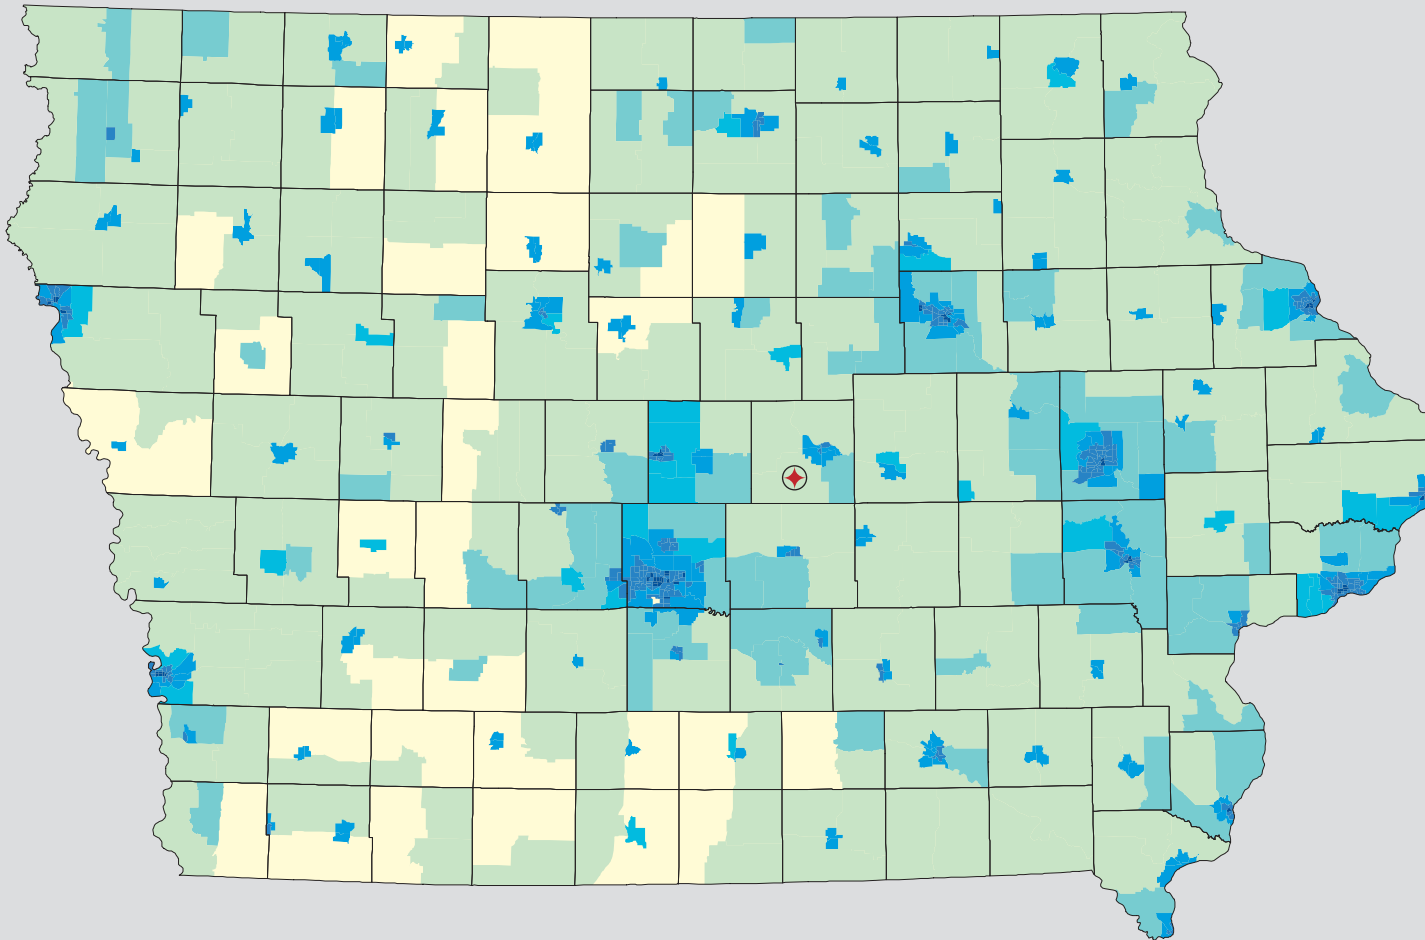

2010 Census: Iowa Profile

Population Density by Census Tract

Iowa Population 1970 to 2010	
2010	3,046,355
2000	2,926,324
1990	2,776,755
1980	2,913,808
1970	2,824,376

State Race* Breakdown

Hispanic or Latino (of any race) makes up **5.0%** of the state population.

Population by Sex and Age

Housing Tenure

People per Square Mile by Census Tract