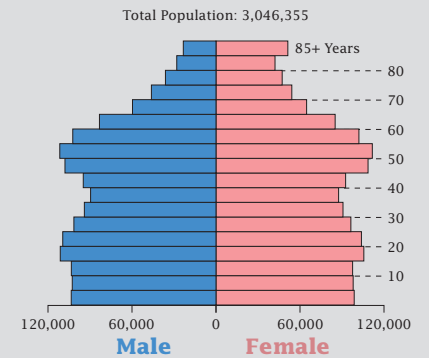

2010 Census: Iowa Profile

Population Density by Census Tract

Iowa Population 1970 to 2010	
2010	3,046,355
2000	2,926,324
1990	2,776,755
1980	2,913,808
1970	2,824,376

State Race* Breakdown

Hispanic or Latino (of any race) makes up **5.0%** of the state population.

Population by Sex and Age

Housing Tenure

People per Square Mile by Census Tract