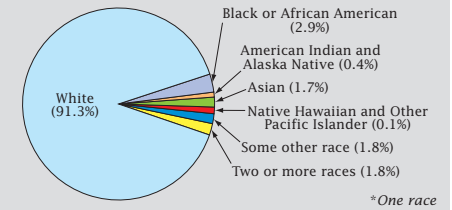

2010 Census: Iowa Profile

Population Density by Census Tract

Iowa Population 1970 to 2010	
2010	3,046,355
2000	2,926,324
1990	2,776,755
1980	2,913,808
1970	2,824,376

State Race* Breakdown

Hispanic or Latino (of any race) makes up **5.0%** of the state population.

Population by Sex and Age

Housing Tenure

People per Square Mile by Census Tract