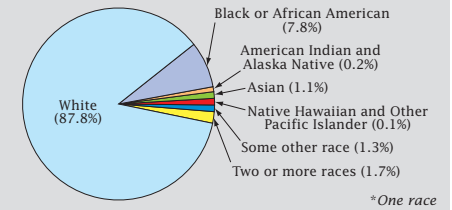

## Population Density by Census Tract

Kentucky Population 1970 to 2010	
2010	<b>4,339,367</b>
2000	<b>4,041,769</b>
1990	<b>3,685,296</b>
1980	<b>3,660,777</b>
1970	<b>3,218,706</b>

## State Race\* Breakdown

Hispanic or Latino (of any race) makes up **3.1%** of the state population.