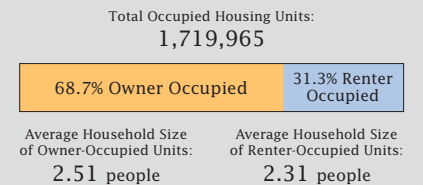

Housing Tenure