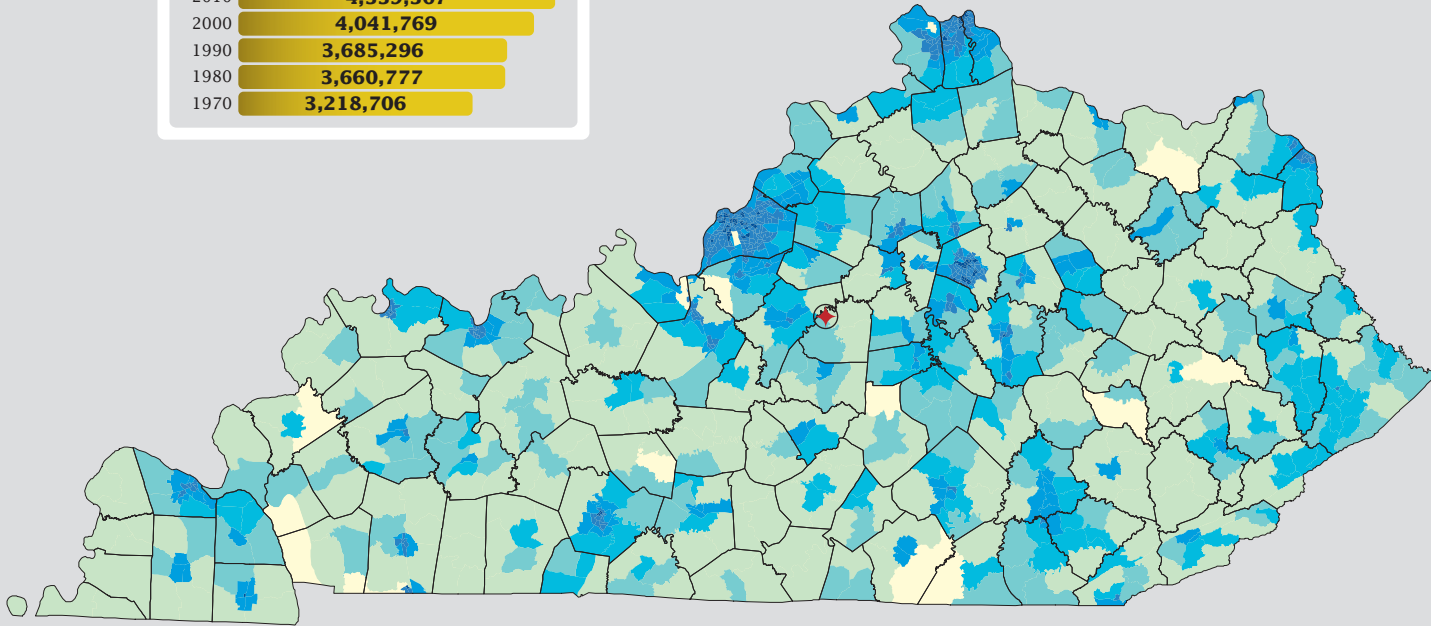

# 2010 Census: Kentucky Profile

## Population Density by Census Tract

Kentucky Population 1970 to 2010	
2010	<b>4,339,367</b>
2000	<b>4,041,769</b>
1990	<b>3,685,296</b>
1980	<b>3,660,777</b>
1970	<b>3,218,706</b>

## State Race\* Breakdown

Hispanic or Latino (of any race) makes up **3.1%** of the state population.

## People per Square Mile by Census Tract