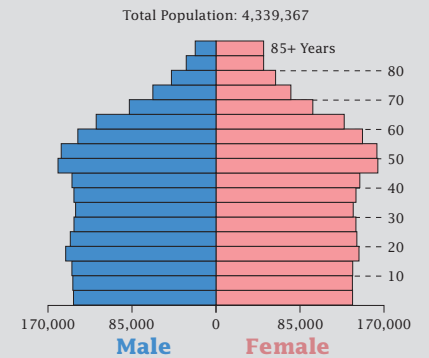

## Population Density by Census Tract

Kentucky Population 1970 to 2010	
2010	<b>4,339,367</b>
2000	<b>4,041,769</b>
1990	<b>3,685,296</b>
1980	<b>3,660,777</b>
1970	<b>3,218,706</b>

## State Race\* Breakdown

Hispanic or Latino (of any race) makes up **3.1%** of the state population.

## Population by Sex and Age

## People per Square Mile by Census Tract