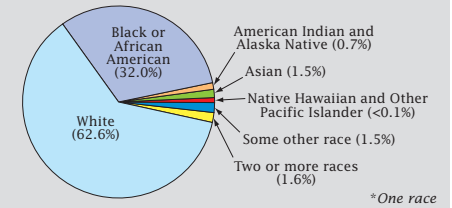

2010 Census: Louisiana Profile

Population Density by Census Tract

State Race* Breakdown

Hispanic or Latino (of any race) makes up **4.2%** of the state population.

Population by Sex and Age

Housing Tenure

People per Square Mile by Census Tract