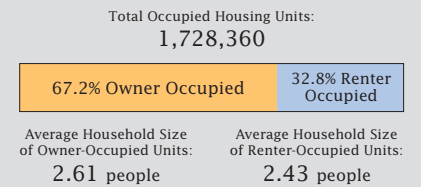

2010 Census: Louisiana Profile

Population Density by Census Tract

State Race* Breakdown

Hispanic or Latino (of any race) makes up **4.2%** of the state population.

Population by Sex and Age

Housing Tenure

People per Square Mile by Census Tract