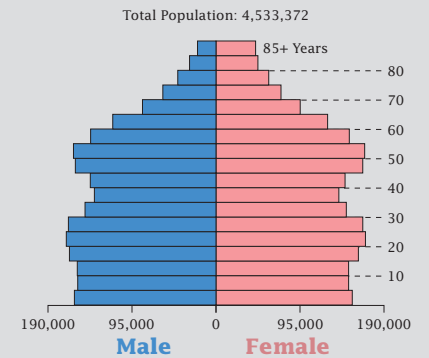

2010 Census: Louisiana Profile

Population Density by Census Tract

State Race* Breakdown

Hispanic or Latino (of any race) makes up **4.2%** of the state population.

Population by Sex and Age

Housing Tenure

People per Square Mile by Census Tract