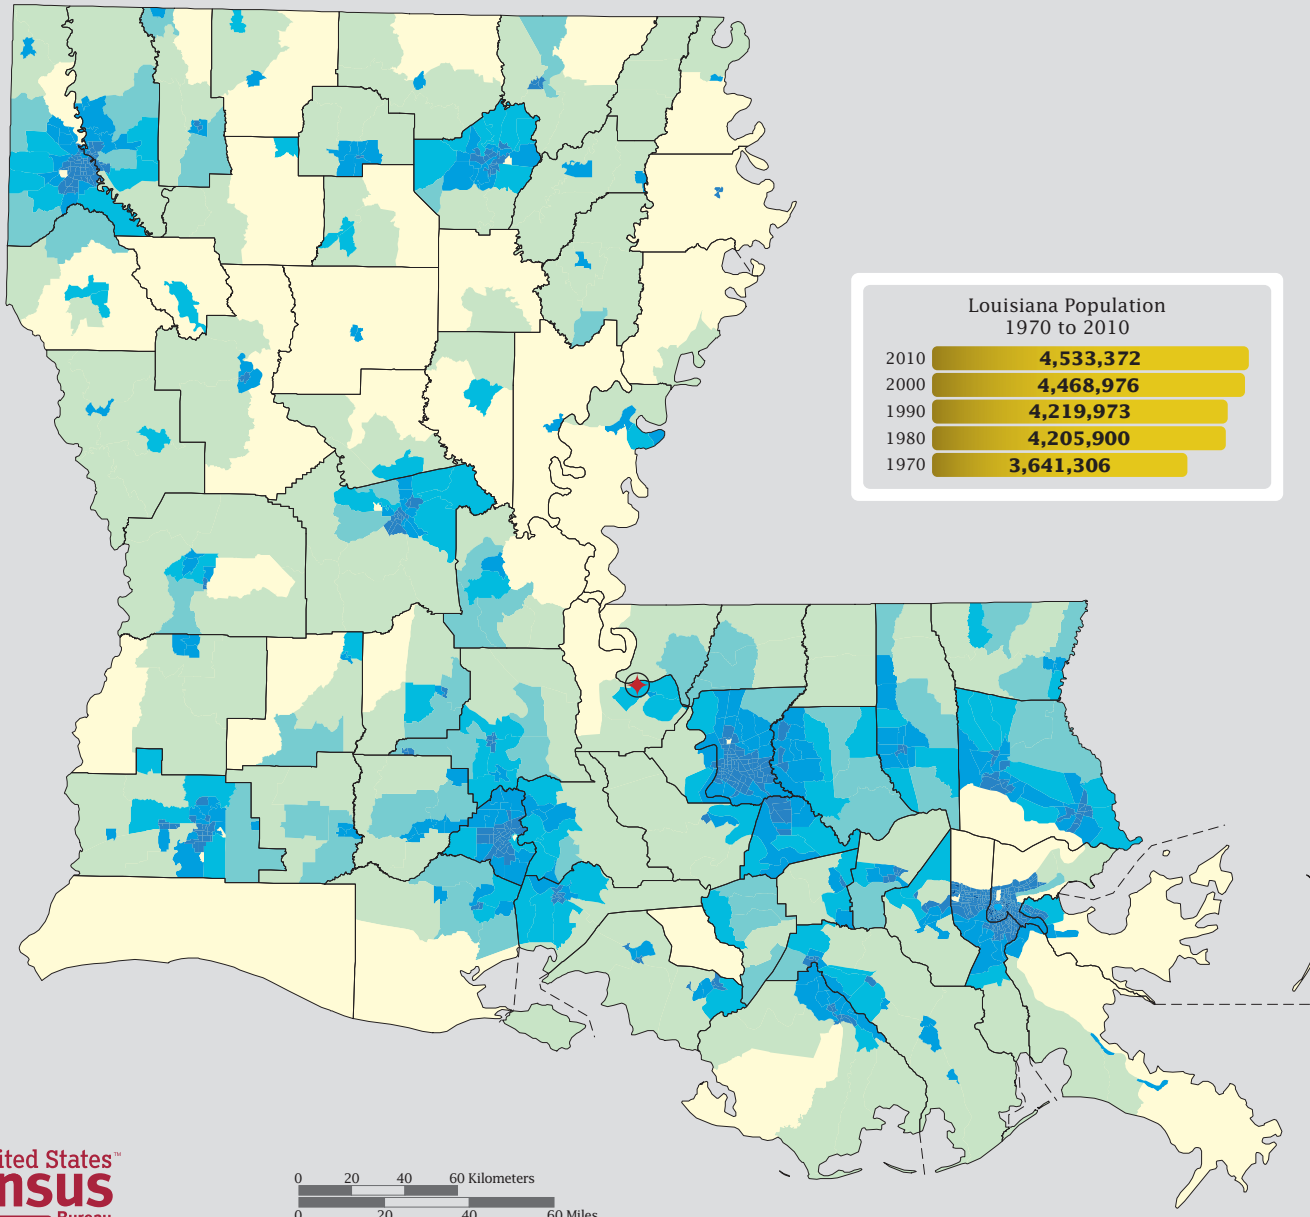

2010 Census: Louisiana Profile

Population Density by Census Tract

State Race* Breakdown

Hispanic or Latino (of any race) makes up **4.2%** of the state population.

Population by Sex and Age

Housing Tenure

People per Square Mile by Census Tract