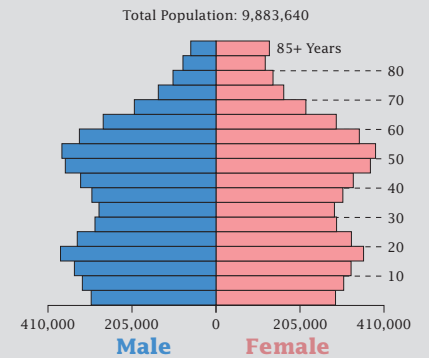

2010 Census: Michigan Profile

Population Density by Census Tract

United States
Census
Bureau

Michigan Population 1970 to 2010

2010	9,883,640
2000	9,938,444
1990	9,295,297
1980	9,262,078
1970	8,875,083

State Race* Breakdown

Hispanic or Latino (of any race) makes up **4.4%** of the state population.

Population by Sex and Age

Housing Tenure

People per Square Mile by Census Tract