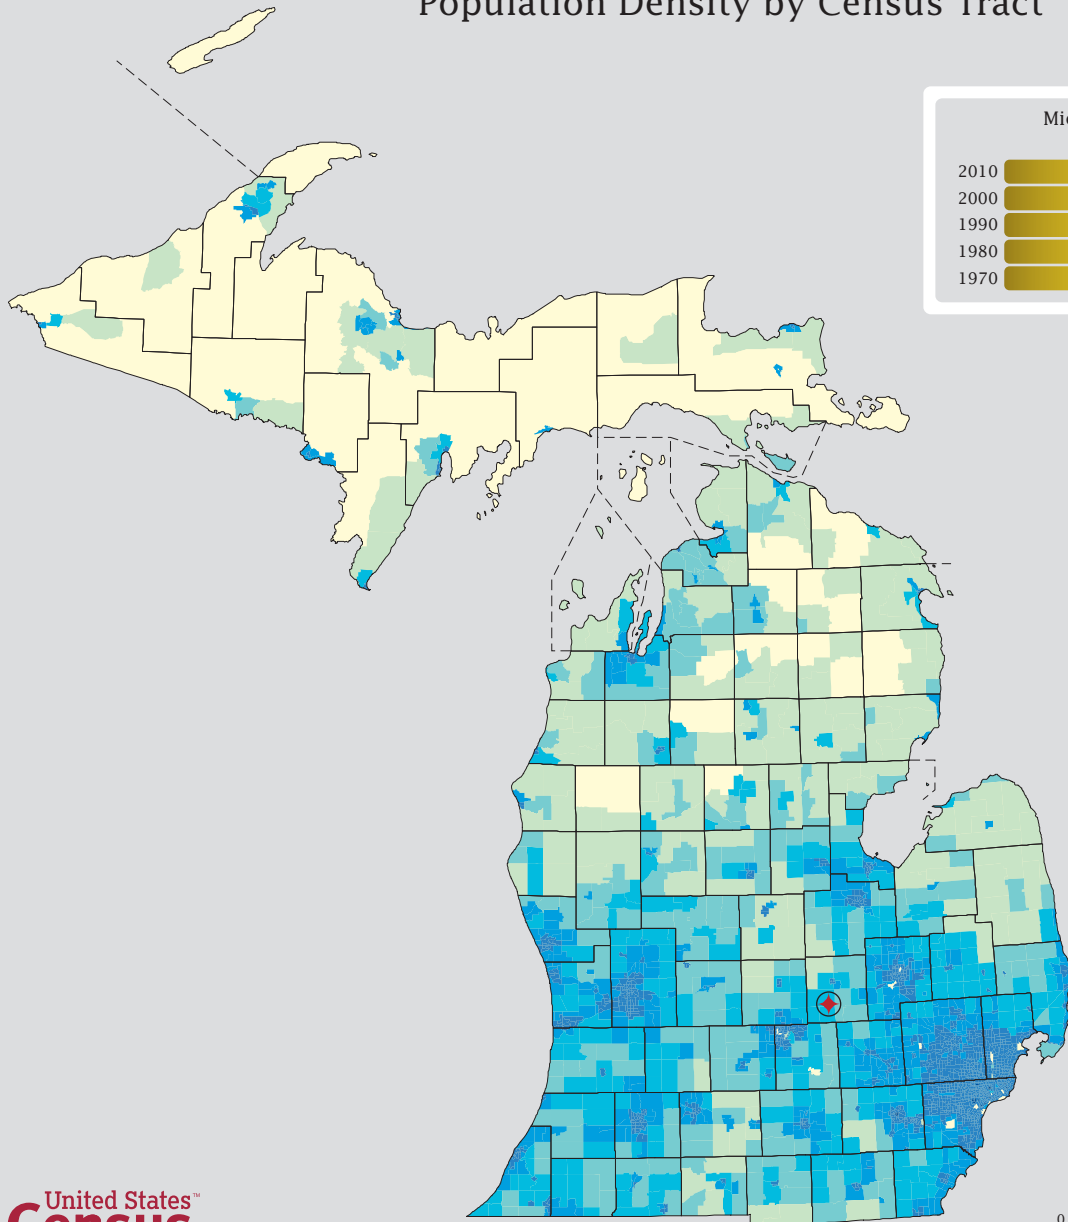

2010 Census: Michigan Profile

Population Density by Census Tract

United States
Census
Bureau

Michigan Population 1970 to 2010

2010	9,883,640
2000	9,938,444
1990	9,295,297
1980	9,262,078
1970	8,875,083

State Race* Breakdown

Hispanic or Latino (of any race) makes up **4.4%** of the state population.

Population by Sex and Age

Housing Tenure

People per Square Mile by Census Tract