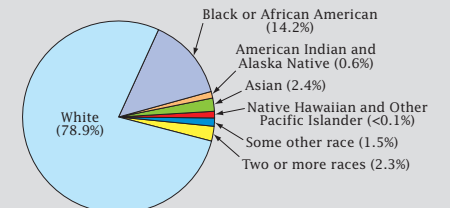

2010 Census: Michigan Profile

Population Density by Census Tract

United States
Census
Bureau

Michigan Population 1970 to 2010

2010	9,883,640
2000	9,938,444
1990	9,295,297
1980	9,262,078
1970	8,875,083

State Race* Breakdown

Hispanic or Latino (of any race) makes up **4.4%** of the state population.

Population by Sex and Age

Housing Tenure

People per Square Mile by Census Tract