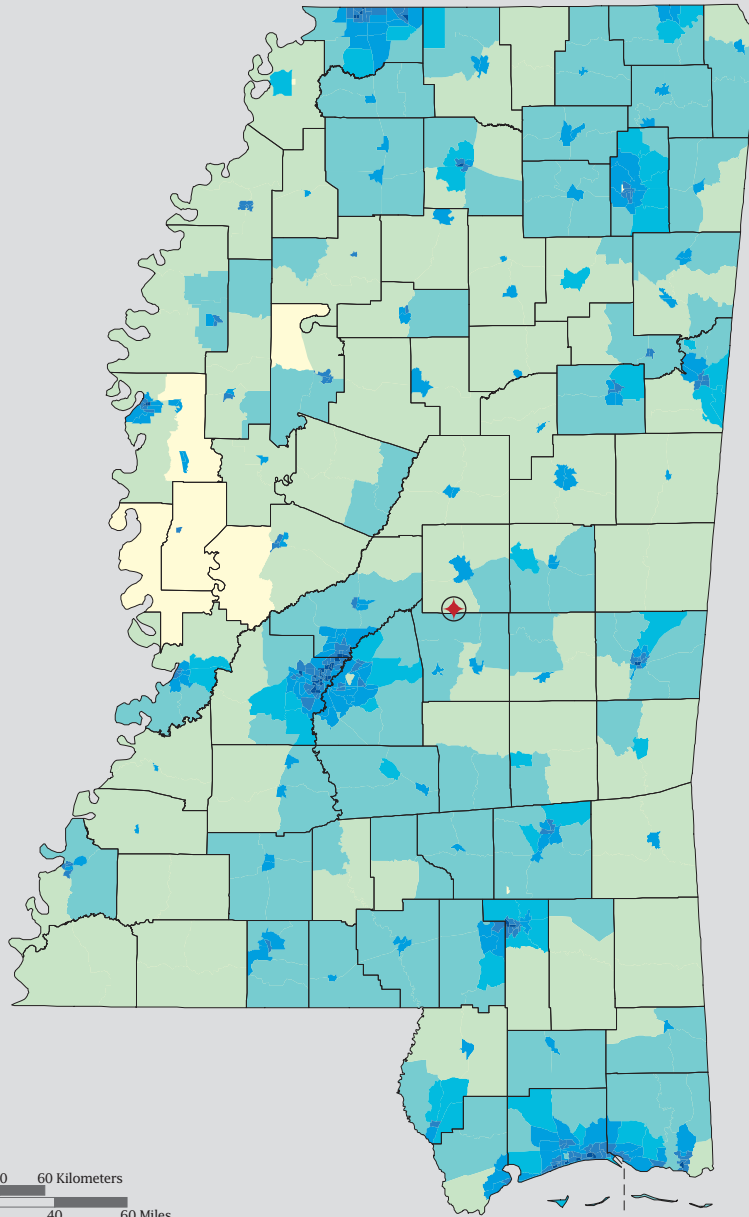

2010 Census: Mississippi Profile

Population Density by Census Tract

Mississippi Population 1970 to 2010

State Race* Breakdown

Hispanic or Latino (of any race) makes up **2.7%** of the state population.

Population by Sex and Age

Housing Tenure

People per Square Mile by Census Tract