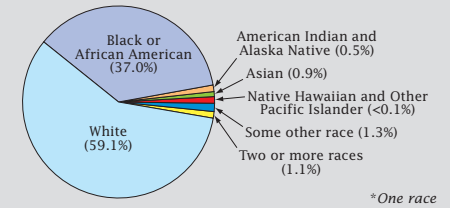

2010 Census: Mississippi Profile

Population Density by Census Tract

Mississippi Population 1970 to 2010

State Race* Breakdown

Hispanic or Latino (of any race) makes up **2.7%** of the state population.

Population by Sex and Age