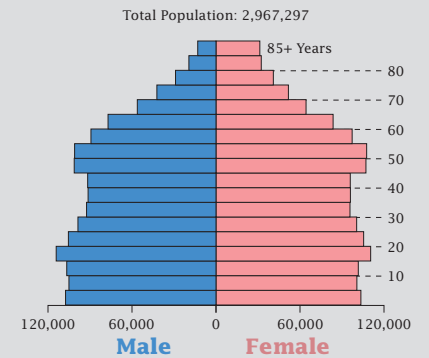

2010 Census: Mississippi Profile

Population Density by Census Tract

Mississippi Population 1970 to 2010

State Race* Breakdown

Hispanic or Latino (of any race) makes up **2.7%** of the state population.

Population by Sex and Age

Housing Tenure

People per Square Mile by Census Tract