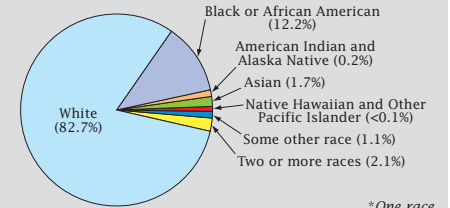

# 2010 Census: Ohio Profile

## Population Density by Census Tract

Ohio Population 1970 to 2010

2010	<b>11,536,504</b>
2000	<b>11,353,140</b>
1990	<b>10,847,115</b>
1980	<b>10,797,630</b>
1970	<b>10,652,017</b>

## State Race\* Breakdown

\*One race

Hispanic or Latino (of any race) makes up **3.1%** of the state population.