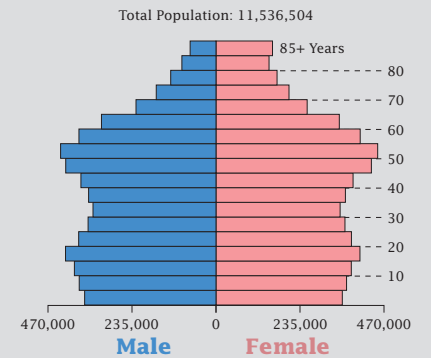

# 2010 Census: Ohio Profile

## Population Density by Census Tract

Ohio Population 1970 to 2010

2010	<b>11,536,504</b>
2000	<b>11,353,140</b>
1990	<b>10,847,115</b>
1980	<b>10,797,630</b>
1970	<b>10,652,017</b>

## State Race\* Breakdown

\*One race

Hispanic or Latino (of any race) makes up **3.1%** of the state population.

## Population by Sex and Age