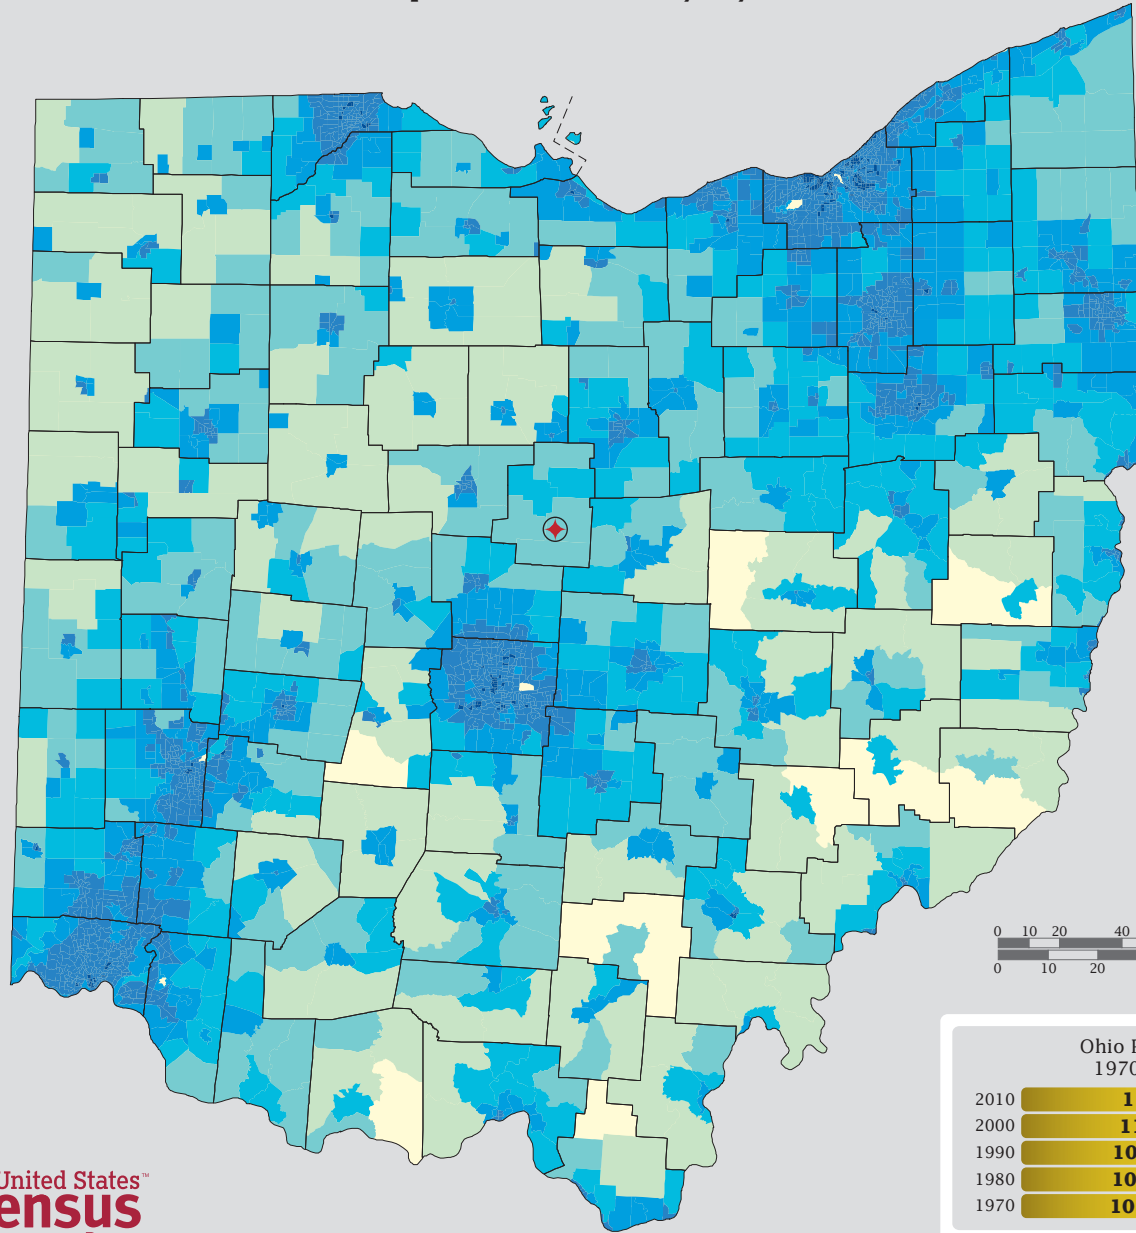

# 2010 Census: Ohio Profile

## Population Density by Census Tract

Ohio Population 1970 to 2010

2010	<b>11,536,504</b>
2000	<b>11,353,140</b>
1990	<b>10,847,115</b>
1980	<b>10,797,630</b>
1970	<b>10,652,017</b>

## State Race\* Breakdown

\*One race

Hispanic or Latino (of any race) makes up **3.1%** of the state population.

## People per Square Mile by Census Tract