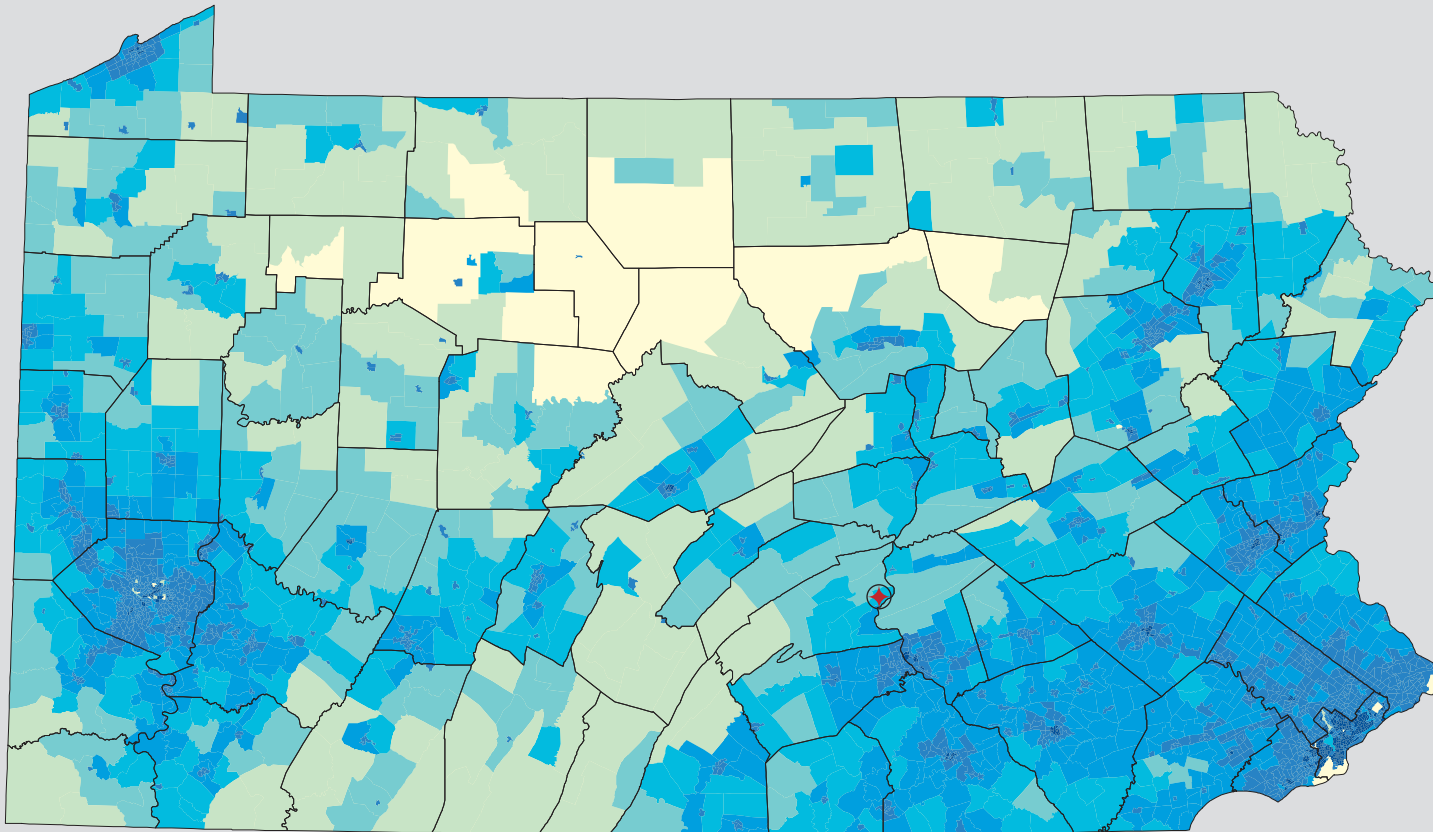

## Population Density by Census Tract

Pennsylvania Population 1970 to 2010	
2010	<b>12,702,379</b>
2000	<b>12,281,054</b>
1990	<b>11,881,643</b>
1980	<b>11,863,895</b>
1970	<b>11,793,909</b>

## State Race\* Breakdown

Hispanic or Latino (of any race) makes up **5.7%** of the state population.

## Population by Sex and Age

## People per Square Mile by Census Tract