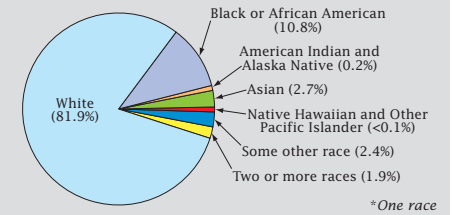

## Population Density by Census Tract

Pennsylvania Population 1970 to 2010	
2010	<b>12,702,379</b>
2000	<b>12,281,054</b>
1990	<b>11,881,643</b>
1980	<b>11,863,895</b>
1970	<b>11,793,909</b>

## State Race\* Breakdown

Hispanic or Latino (of any race) makes up **5.7%** of the state population.