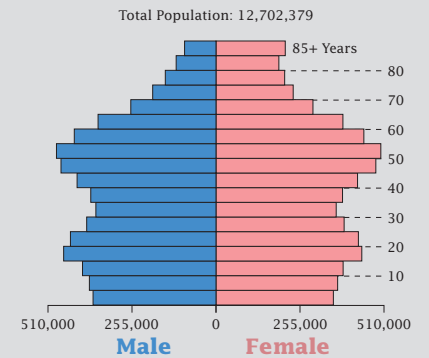

## Population Density by Census Tract

Pennsylvania Population 1970 to 2010	
2010	<b>12,702,379</b>
2000	<b>12,281,054</b>
1990	<b>11,881,643</b>
1980	<b>11,863,895</b>
1970	<b>11,793,909</b>

## State Race\* Breakdown

Hispanic or Latino (of any race) makes up **5.7%** of the state population.

## Population by Sex and Age

## People per Square Mile by Census Tract