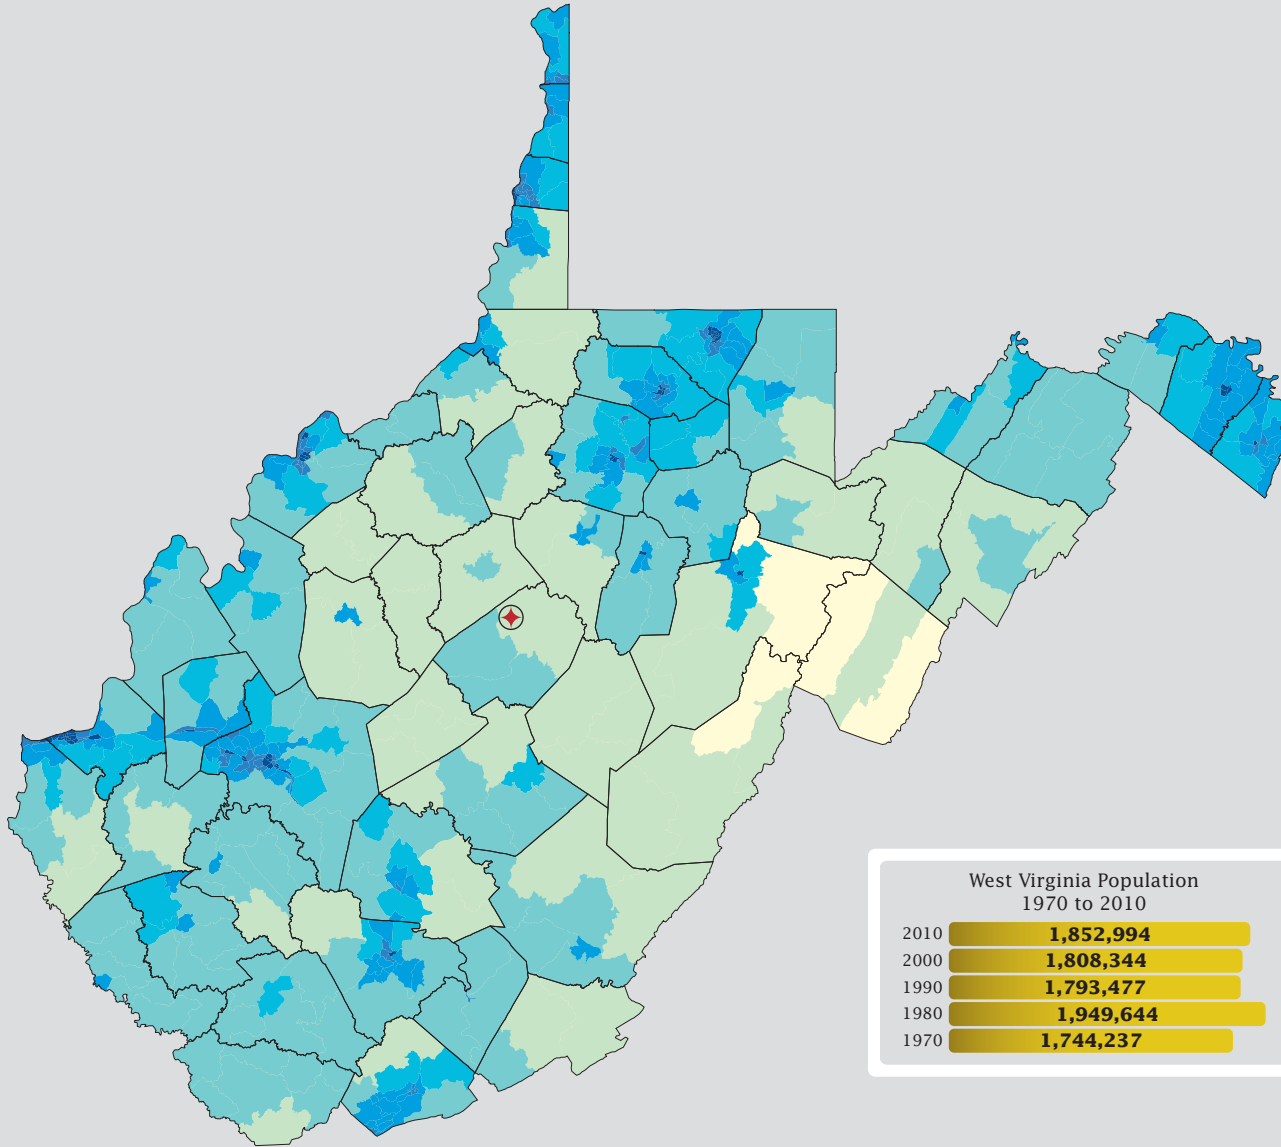

2010 Census: West Virginia Profile

Population Density by Census Tract

West Virginia Population 1970 to 2010	
2010	1,852,994
2000	1,808,344
1990	1,793,477
1980	1,949,644
1970	1,744,237

State Race* Breakdown

Hispanic or Latino (of any race) makes up **1.2%** of the state population.

Population by Sex and Age

Housing Tenure

People per Square Mile by Census Tract