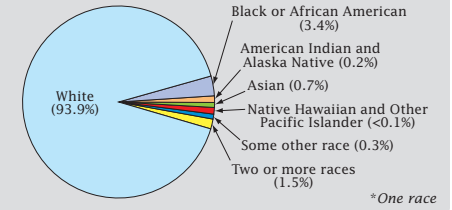

2010 Census: West Virginia Profile

Population Density by Census Tract

West Virginia Population 1970 to 2010	
2010	1,852,994
2000	1,808,344
1990	1,793,477
1980	1,949,644
1970	1,744,237

State Race* Breakdown

Hispanic or Latino (of any race) makes up **1.2%** of the state population.

Population by Sex and Age

Housing Tenure

People per Square Mile by Census Tract