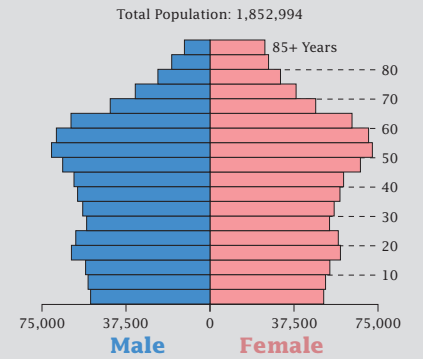

2010 Census: West Virginia Profile

Population Density by Census Tract

West Virginia Population 1970 to 2010	
2010	1,852,994
2000	1,808,344
1990	1,793,477
1980	1,949,644
1970	1,744,237

State Race* Breakdown

Hispanic or Latino (of any race) makes up **1.2%** of the state population.

Population by Sex and Age

Housing Tenure

People per Square Mile by Census Tract